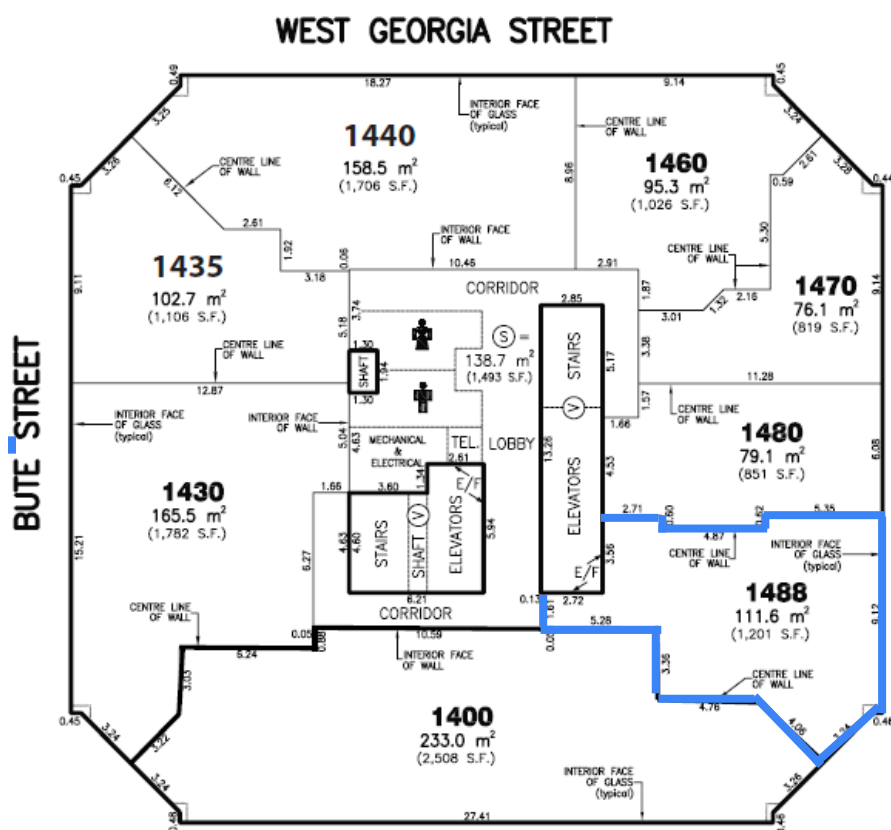

# 1188 West Georgia Vancouver, B.C.

Suite 1488 1,365 sq.ft

All the information contained herein is subject to change or withdrawal without prior notice.  
GWL Realty Advisors Inc.