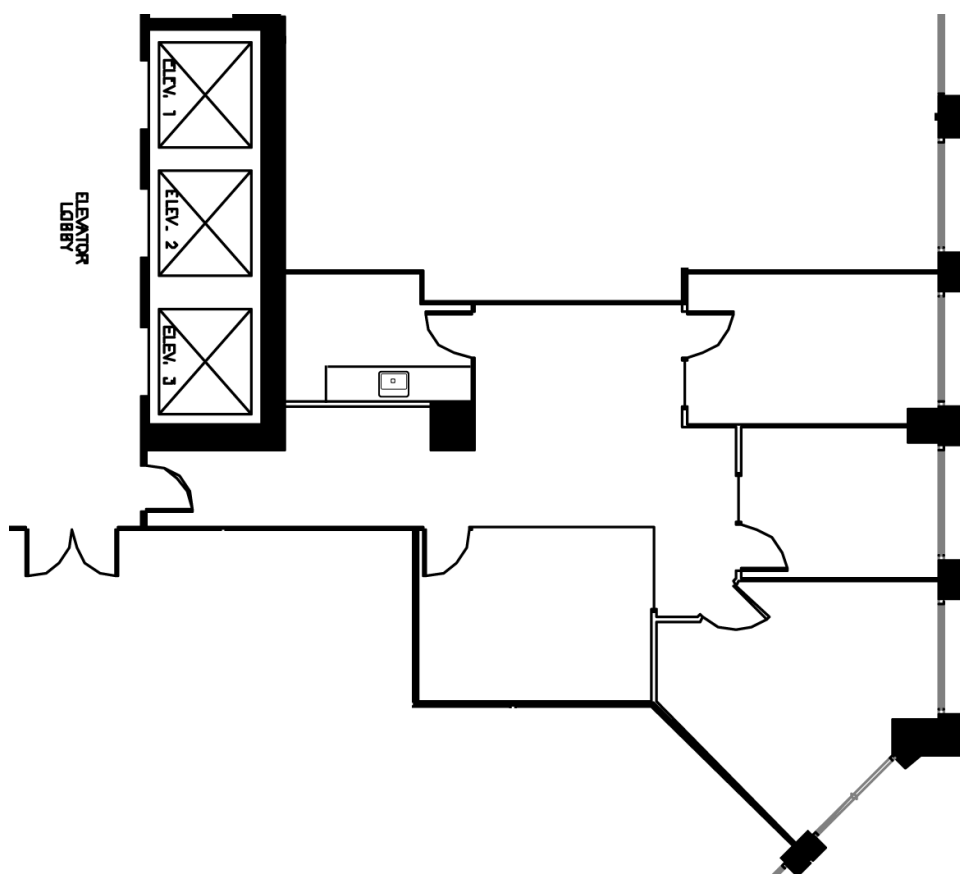

# 1188 West Georgia Vancouver, B.C.

Suite 1488 1,365 sq.ft

All the information contained herein is subject to change or withdrawal without prior notice.  
GWL Realty Advisors Inc.