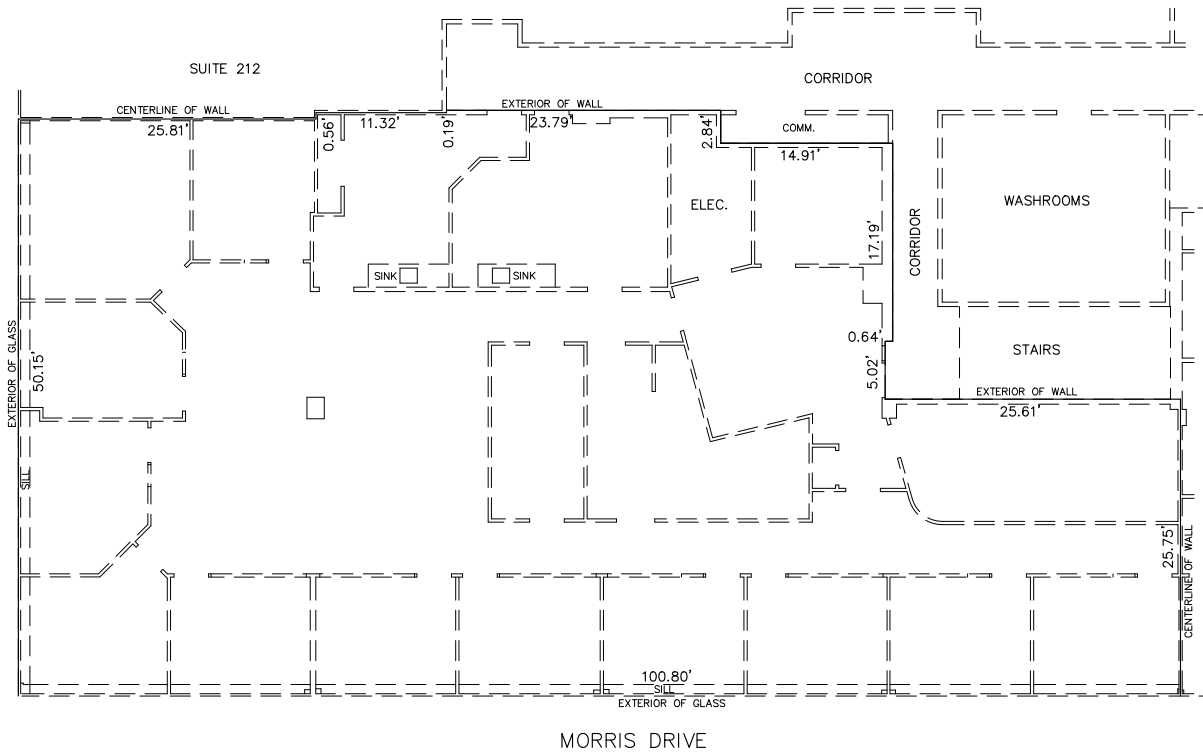

11 Morris Drive

DARTMOUTH, NS

Suite 200

4,416 SF

Jonathan Hartlen, SIOR

Director, Leasing & Brokerage
Managing Associate Broker
T 902 482 9201 | M 902 209 9619
jhartlen@compassbroker.com

Darlene Bennett

Leasing Manager
Associate Broker
T 902 702 8580 | M 902 403 5265
dbennett@compassbroker.com