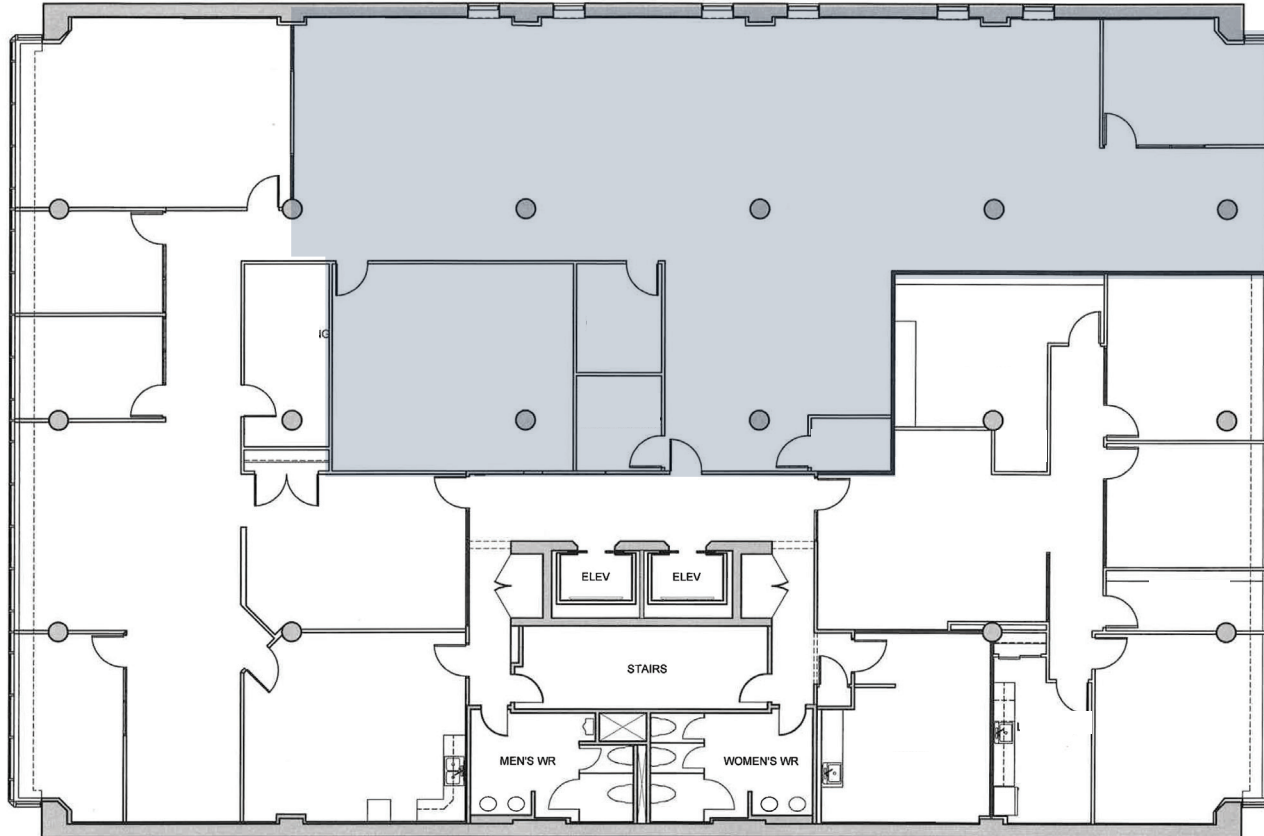

1718 Argyle Street

HALIFAX, NS

Suite 410

3,569 SF

Virtual Tour

Jonathan Hartlen

Director, Leasing & Brokerage
Managing Associate Broker
T 902 482 9201 | M 902 209 9619
jhartlen@compassbroker.com

Darlene Bennett