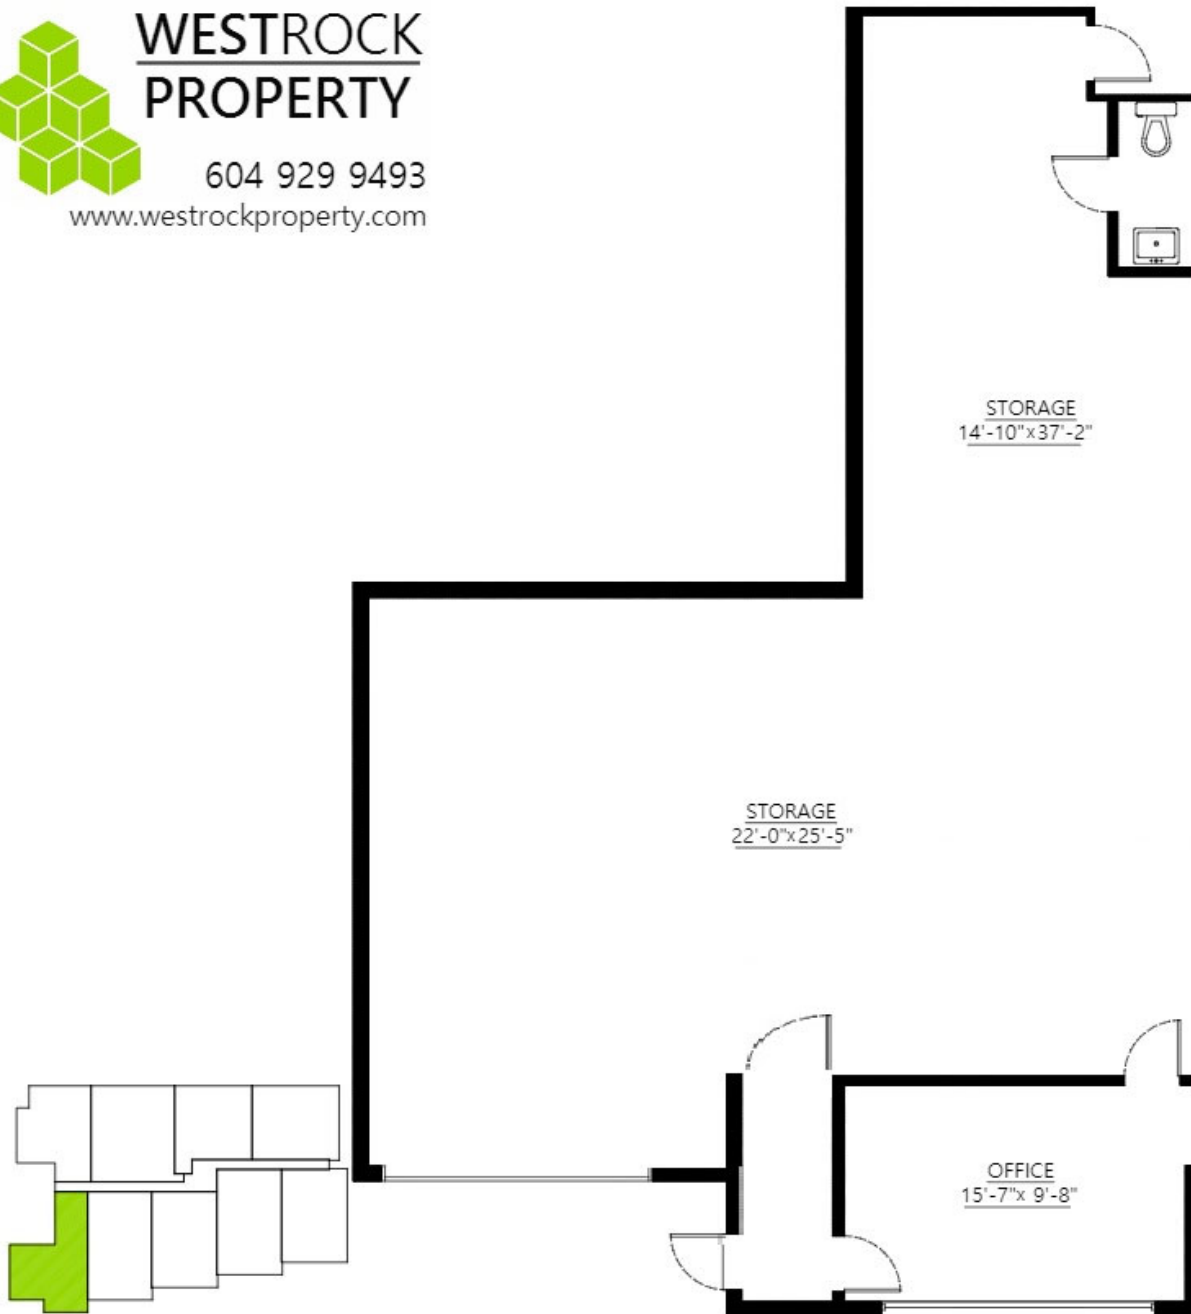

**WESTROCK  
PROPERTY**

604 929 9493  
www.westrockproperty.com

**5 - 3610 Bonneville Place  
Burnaby, B.C.**

Total Square Foot 1,481sq.ft.

This floor plan is not intended for architectural/construction use.