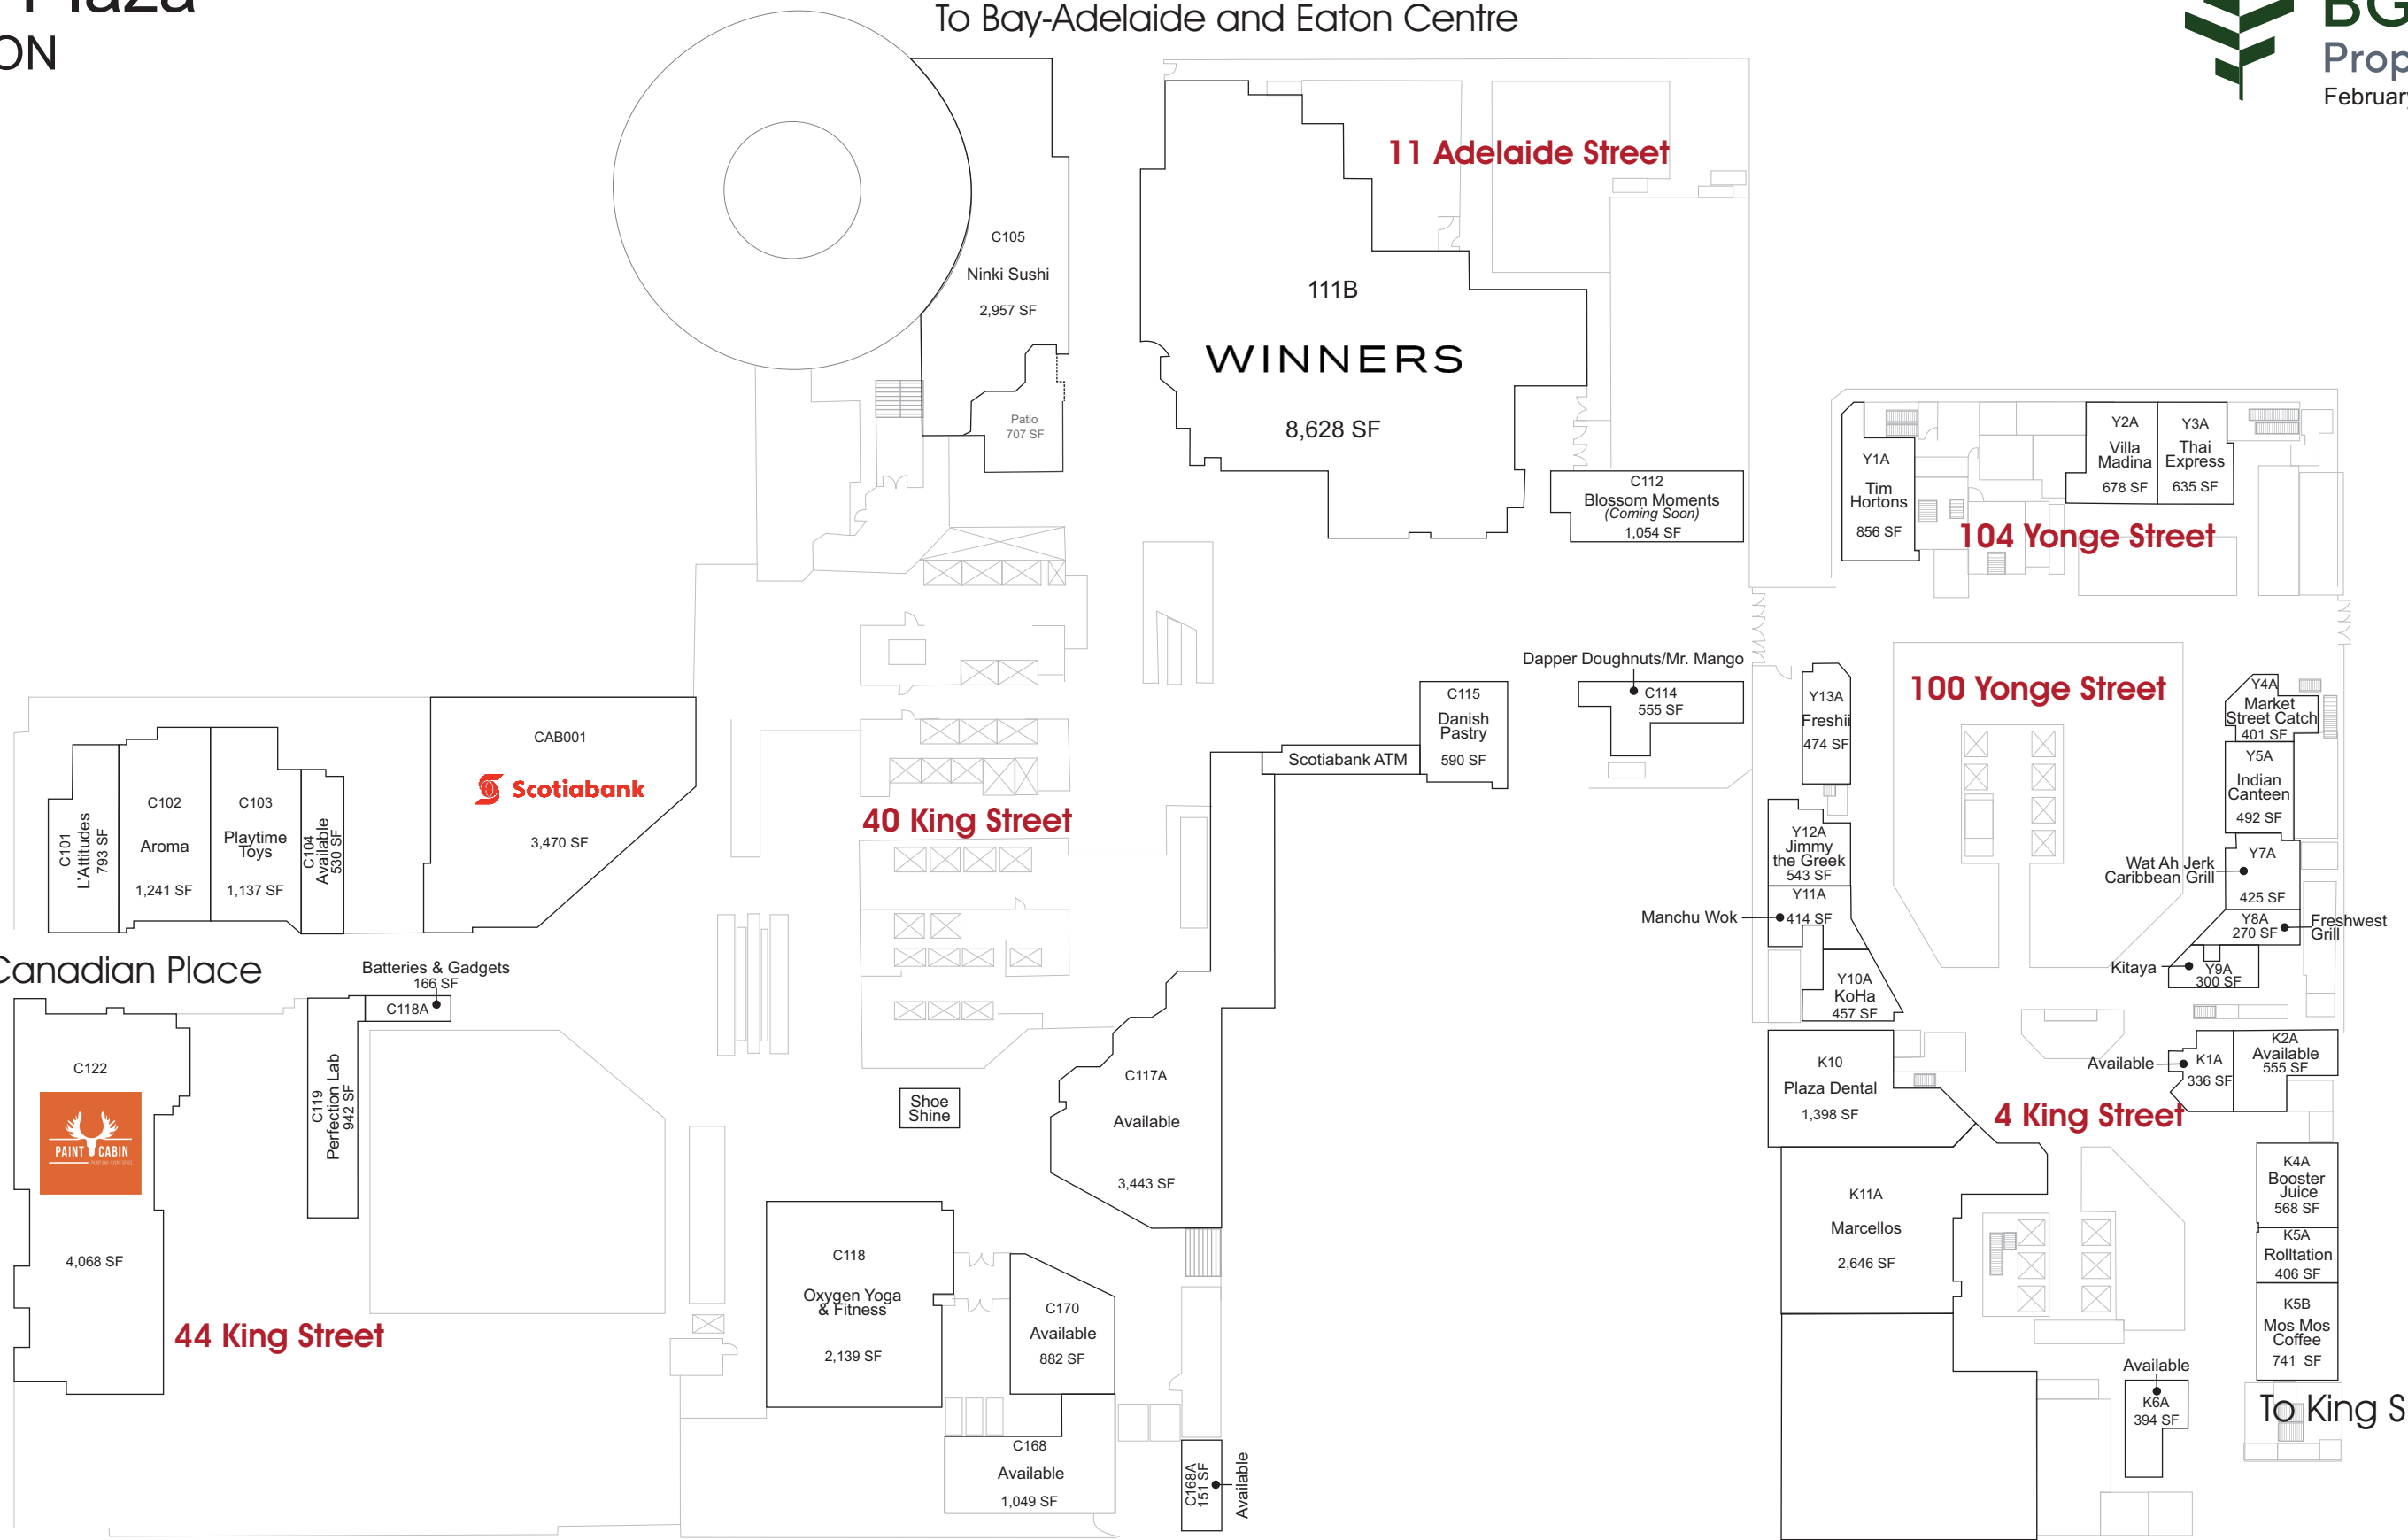

To Bay-Adelaide and Eaton Centre

To Commerce Court

To First Canadian Place

To King Subway

Scotia Plaza Ground Floor Toronto, ON