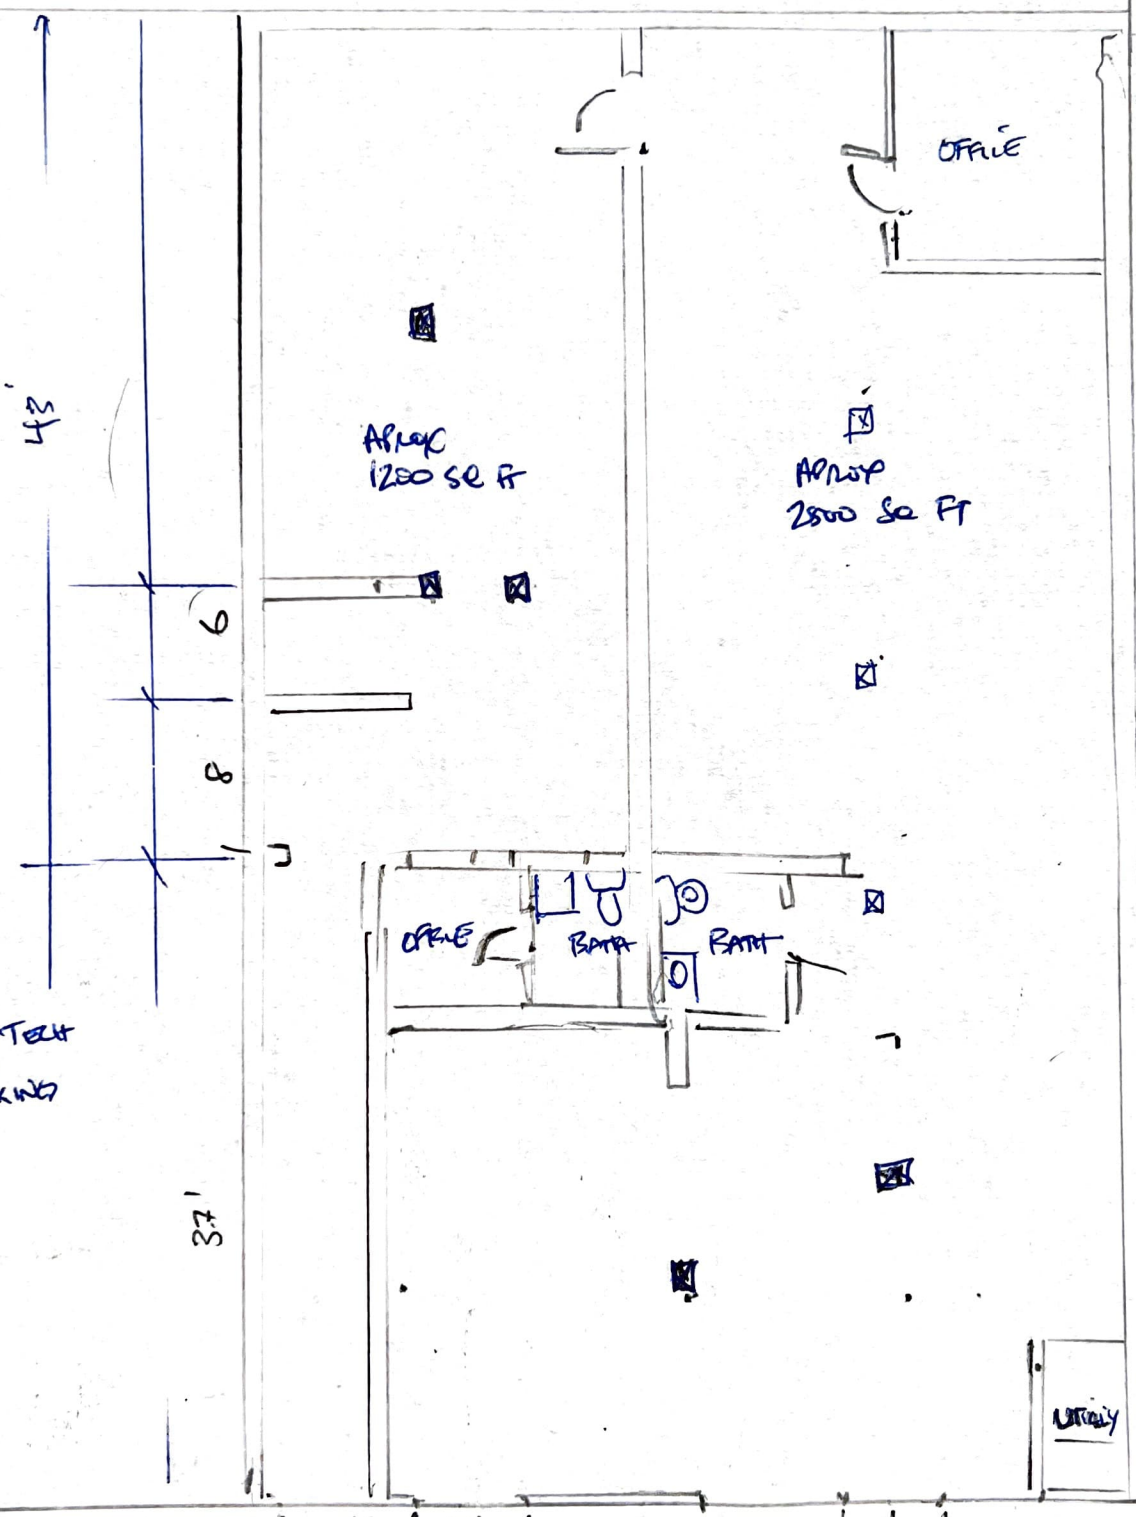

23 27 50'

MOTO TECH PARKING

North

89 CENE STREET