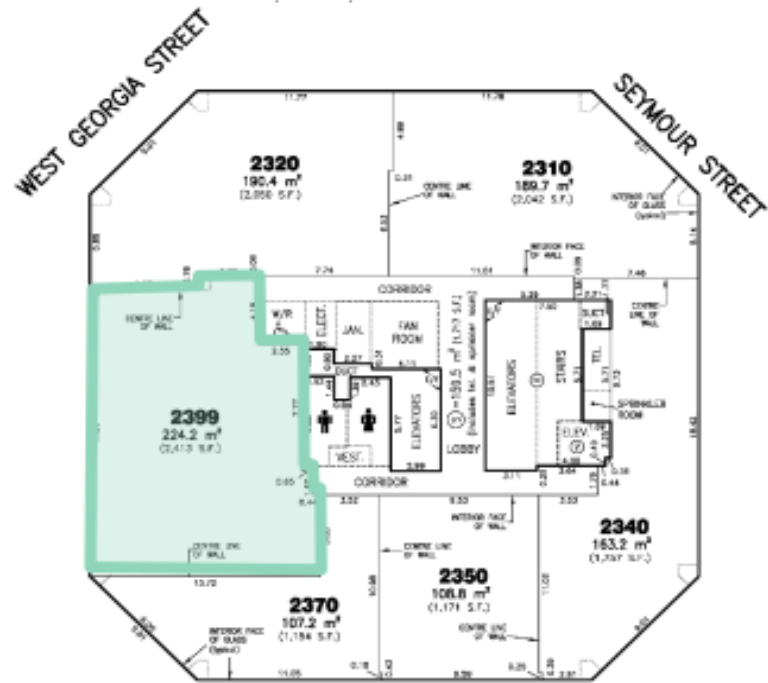

650 West Georgia Vancouver, B.C.

Suite 2399 - 2,805 sq.ft

All the information contained herein is subject to change or withdrawal without prior notice.
GWL Realty Advisors Inc.