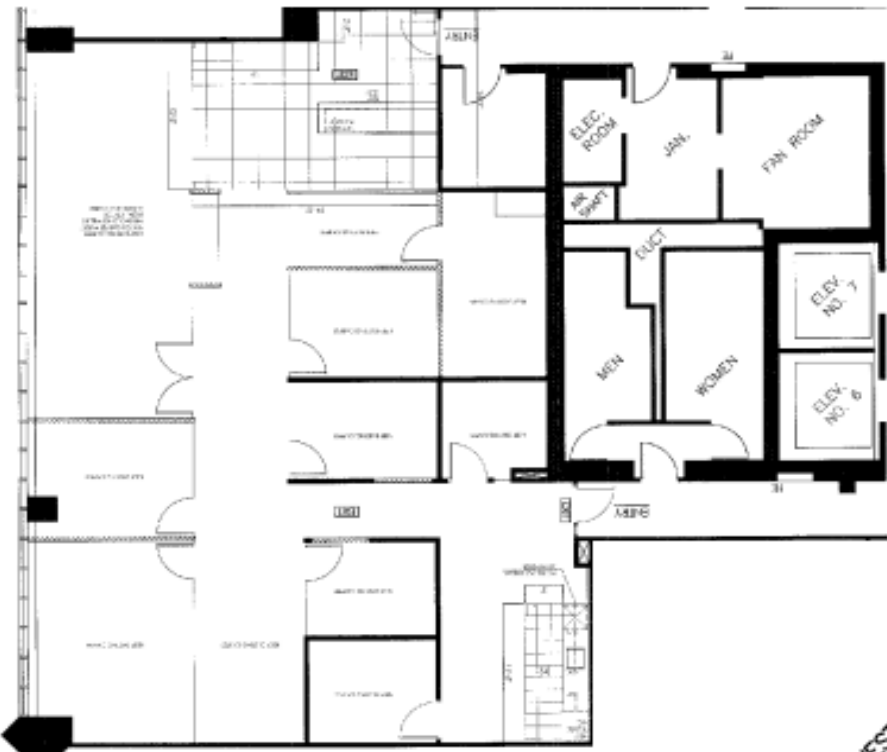

650 West Georgia Vancouver, B.C.

Suite 2399 - 2,805 sq.ft

All the information contained herein is subject to change or withdrawal without prior notice.
GWL Realty Advisors Inc.