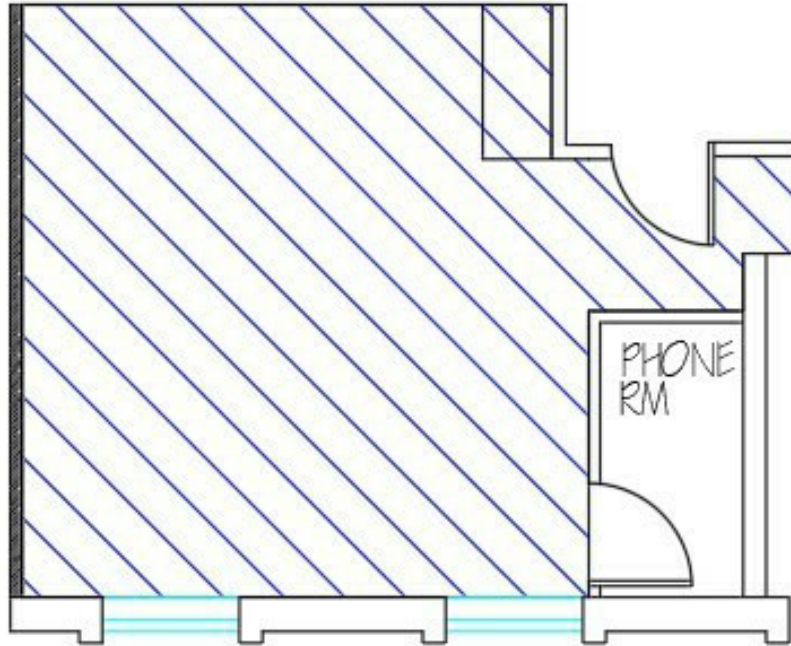

FOR LEASE

1827 WOODWARD DRIVE - SUITE 101

OTTAWA, ON K2C 0P9

SUCCESS IS WITHIN US

1827 Woodward - Suite 101 354 SQ.FT.

STACEY KENNEY
+1(613)224.5464 x114
skenny@merkburn.com

MERKBURN HOLDINGS LTD.
2191 Thurston Drive, Suite 4, Ottawa, ON K1G 6C9
merkburn.com