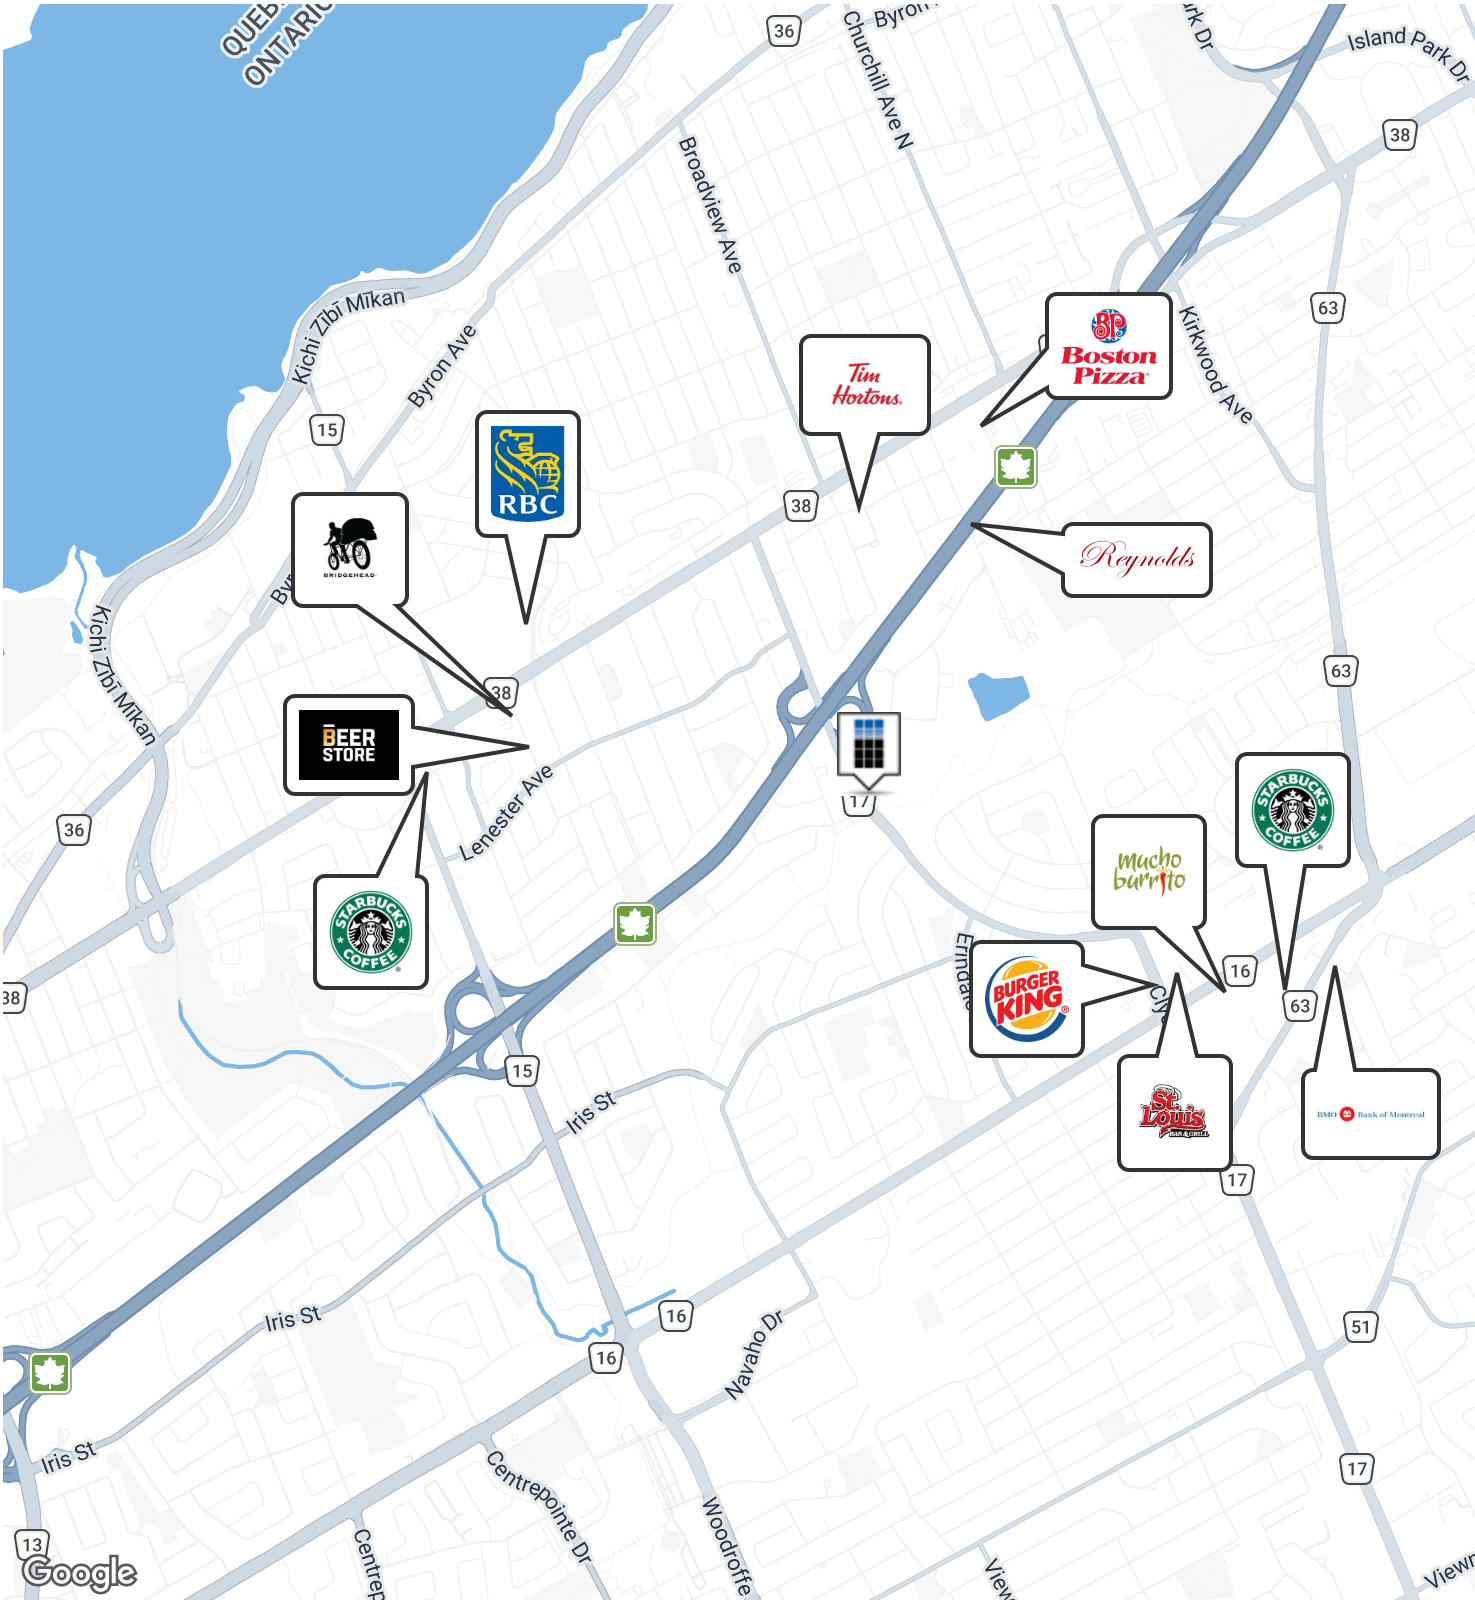

FOR LEASE

1827 WOODWARD DRIVE

OTTAWA, ON K2C 0P9

STACEY KENNEY
+1(613)224.5464 x114
skenney@merkburn.com

MERKBURN HOLDINGS LTD.
2191 Thurston Drive, Suite 4, Ottawa, ON K1G 6C9
merkburn.com