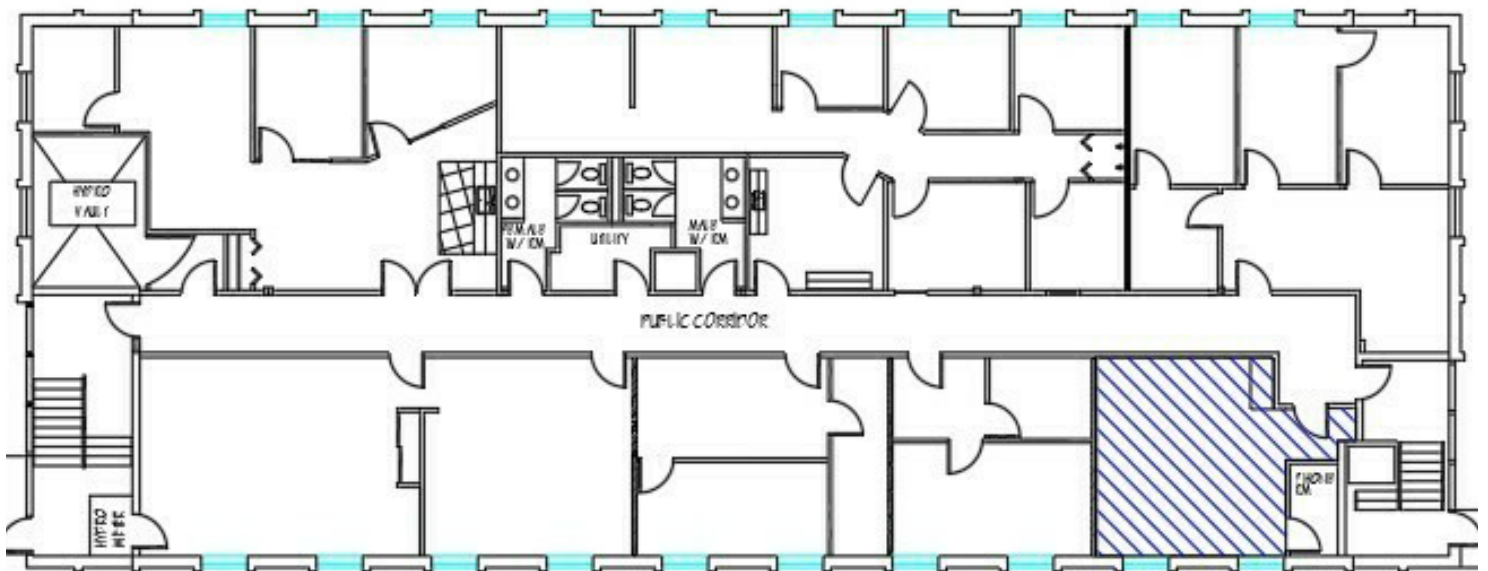

FOR LEASE

1827 WOODWARD DRIVE - SUITE 101

OTTAWA, ON K2C 0P9

SUCCESS IS WITHIN US

1827 Woodward - Suite 101 354 SQ.FT.

STACEY KENNEY
+1(613)224.5464 x114
skenny@merkburn.com

MERKBURN HOLDINGS LTD.
2191 Thurston Drive, Suite 4, Ottawa, ON K1G 6C9
merkburn.com