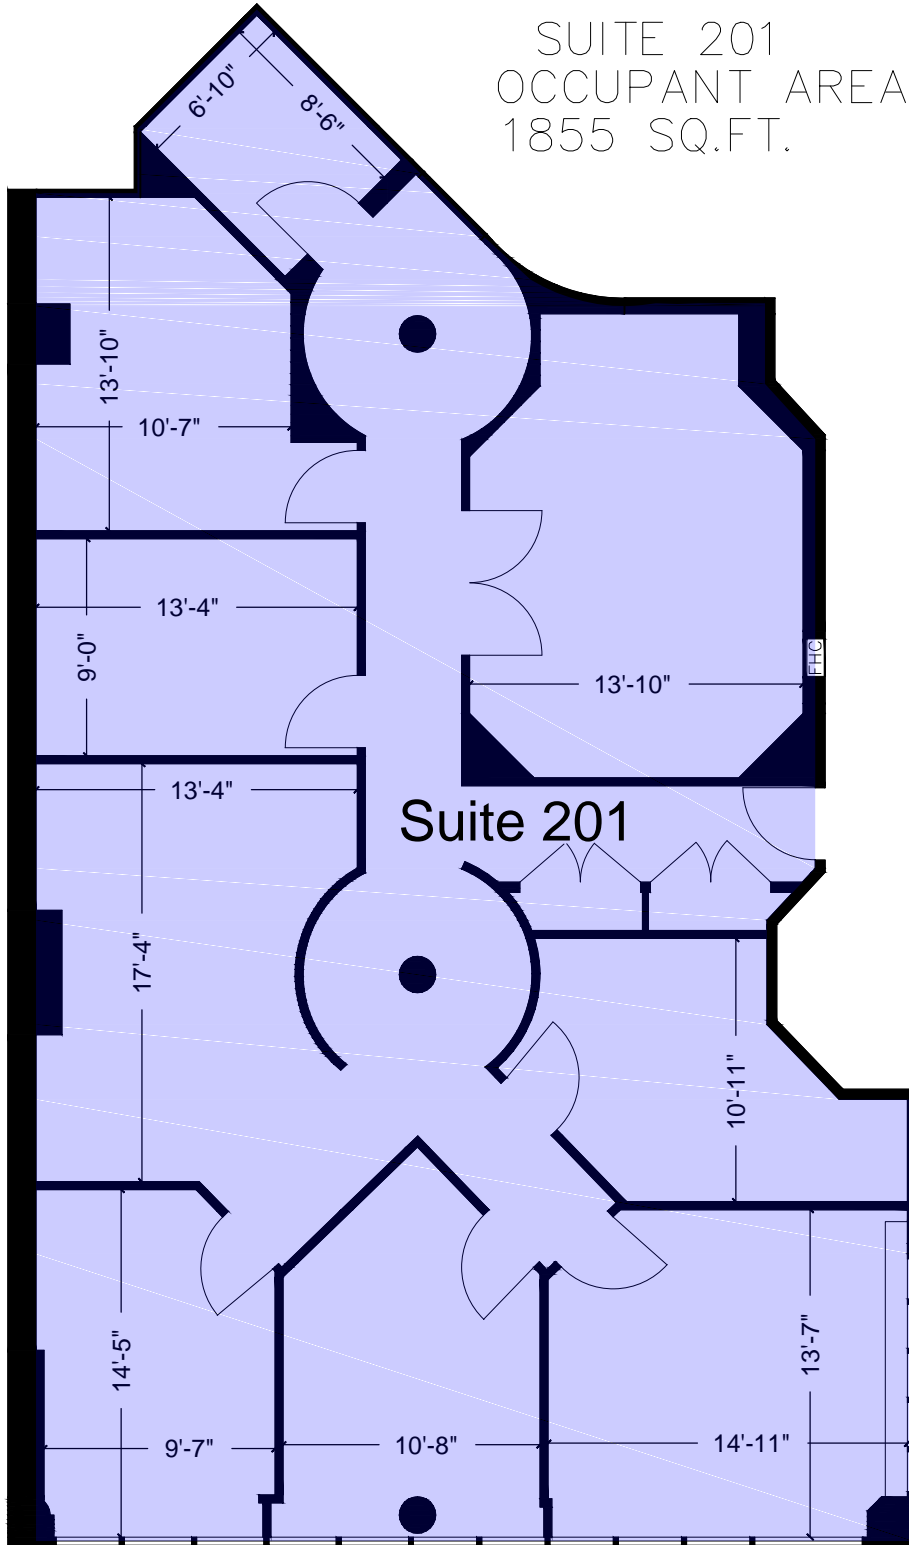

SUITE 201  
OCCUPANT AREA  
1855 SQ.FT.

Suite 201 Occupant Area 1855 SF

PROJECT:  
622 College St., Toronto

DRAWN BY:  
KW

CHECKED BY:  
KO

2010 BOMA OFFICE BUILDING STANDARD, METHOD A

DATE SITE  
MEASURED:  
2019

DATE DRAWN:  
2019

COMPANY:

PROJECT #:

SCALE: NTS

FLOOR: 2

Suite 201