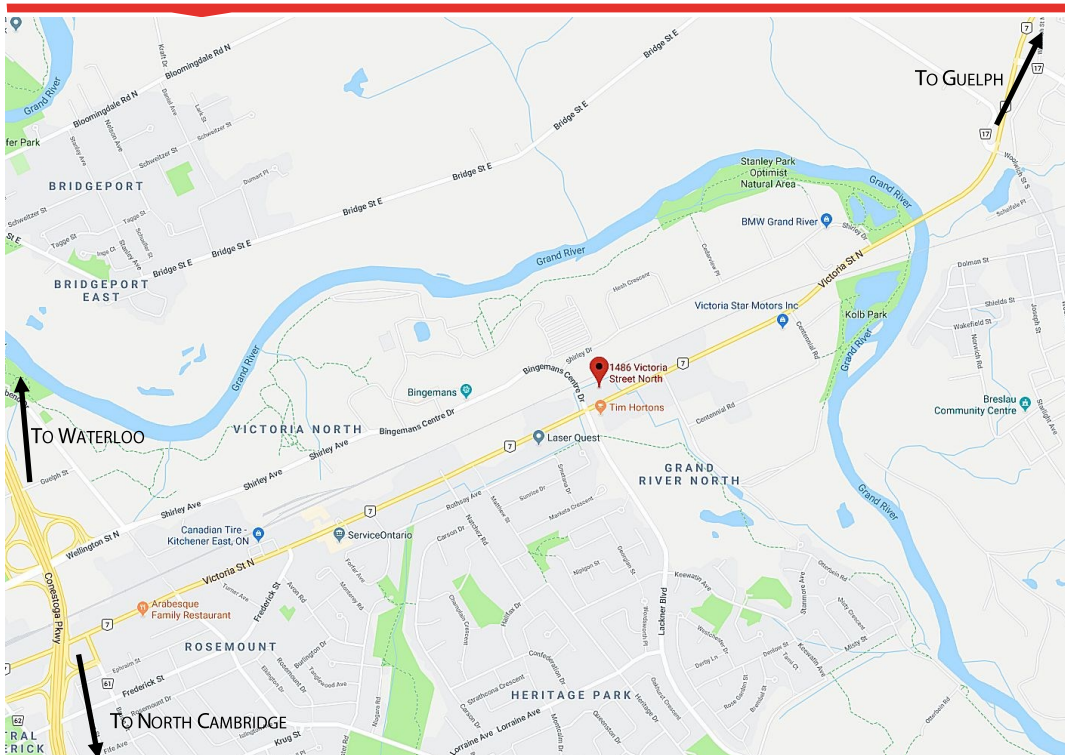

FOR SUB-LEASE SHOWCASE INDUSTRIAL SPACE 1486 VICTORIA ST N, UNIT 5, KITCHENER

PETER KRUSCHEN
SALES REPRESENTATIVE
PETER@COUPALMARKOU.COM
519-742-7000 x 106

**COUPAL MARKOU COMMERCIAL
REAL ESTATE INC.**
150 KING STREET SOUTH
WATERLOO, ONTARIO N2J 1P6
OFFICE 519-742-7000
FAX 519-742-7070

This disclaimer shall apply to Coupal Markou Commercial Real Estate Inc., Brokerage, to include all employees and independent contractors. The information set out herein is for advertising purposes, and any images, assumptions, estimates and property details have been obtained from sources deemed to be reliable. No warranty or representation is made as to its accuracy, correctness and completeness of the information, being subject to errors, omissions, conditions, prior sale / lease, withdrawal or other changes without notice. The recipient of the information should conduct its own inquiries and investigations prior to placing any reliance upon the information. MLS

Coupal Markou
Commercial Real Estate Inc., Brokerage
www.coupalmarkou.com