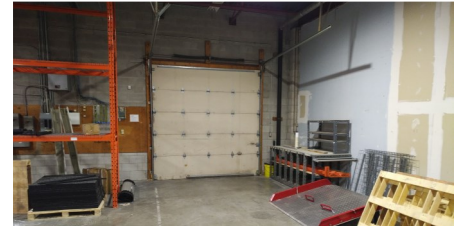

FOR SUB-LEASE SHOWCASE INDUSTRIAL SPACE 1486 VICTORIA ST N, UNIT 5, KITCHENER

PETER KRUSCHEN
SALES REPRESENTATIVE
PETER@COUPALMARKOU.COM
519-742-7000 x 106

**COUPAL MARKOU COMMERCIAL
REAL ESTATE INC.**
150 KING STREET SOUTH
WATERLOO, ONTARIO N2J 1P6
OFFICE 519-742-7000
FAX 519-742-7070

This disclaimer shall apply to Coupal Markou Commercial Real Estate Inc., Brokerage, to include all employees and independent contractors. The information set out herein is for advertising purposes, and any images, assumptions, estimates and property details have been obtained from sources deemed to be reliable. No warranty or representation is made as to its accuracy, correctness and completeness of the information, being subject to errors, omissions, conditions, prior sale / lease, withdrawal or other changes without notice. The recipient of the information should conduct its own inquiries and investigations prior to placing any reliance upon the information. MLS

Coupal Markou
Commercial Real Estate Inc., Brokerage
www.coupalmarkou.com