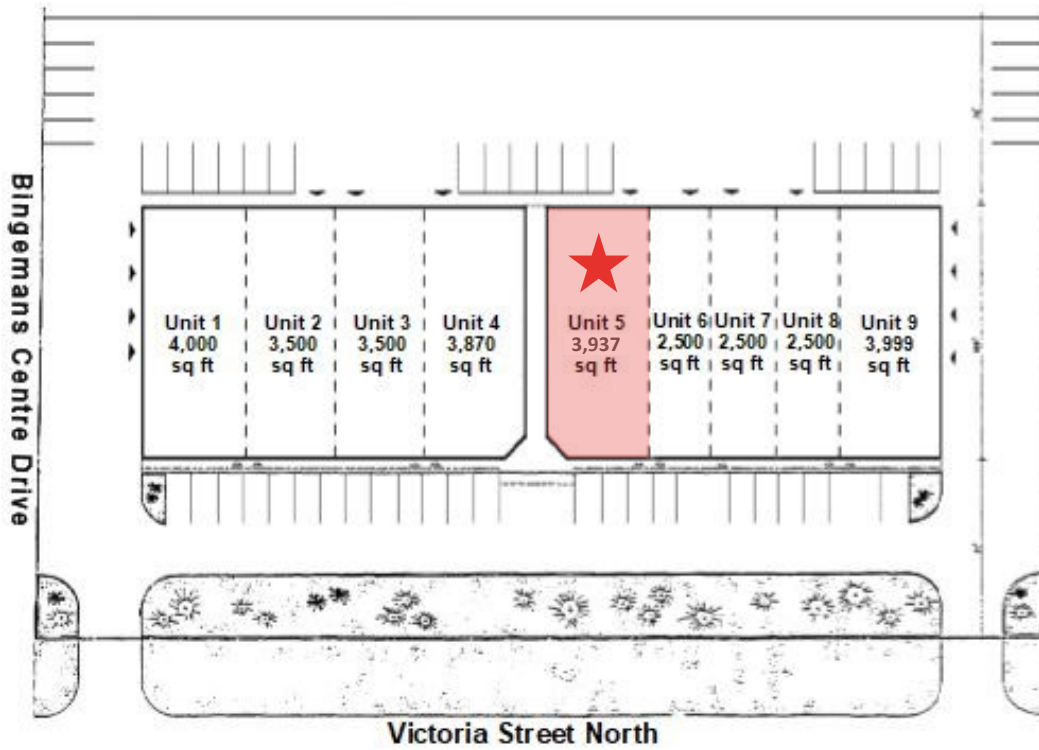

FOR SUB-LEASE SHOWCASE INDUSTRIAL SPACE 1486 VICTORIA ST N, UNIT 5, KITCHENER

PETER KRUSCHEN
SALES REPRESENTATIVE
PETER@COUPALMARKOU.COM
519-742-7000 x 106

**COUPAL MARKOU COMMERCIAL
REAL ESTATE INC.**
150 KING STREET SOUTH
WATERLOO, ONTARIO N2J 1P6
OFFICE 519-742-7000
FAX 519-742-7070

This disclaimer shall apply to Coupal Markou Commercial Real Estate Inc., Brokerage, to include all employees and independent contractors. The information set out herein is for advertising purposes, and any images, assumptions, estimates and property details have been obtained from sources deemed to be reliable. No warranty or representation is made as to its accuracy, correctness and completeness of the information, being subject to errors, omissions, conditions, prior sale / lease, withdrawal or other changes without notice. The recipient of the information should conduct its own inquiries and investigations prior to placing any reliance upon the information. MLS

Coupal Markou
Commercial Real Estate Inc., Brokerage
www.coupalmarkou.com