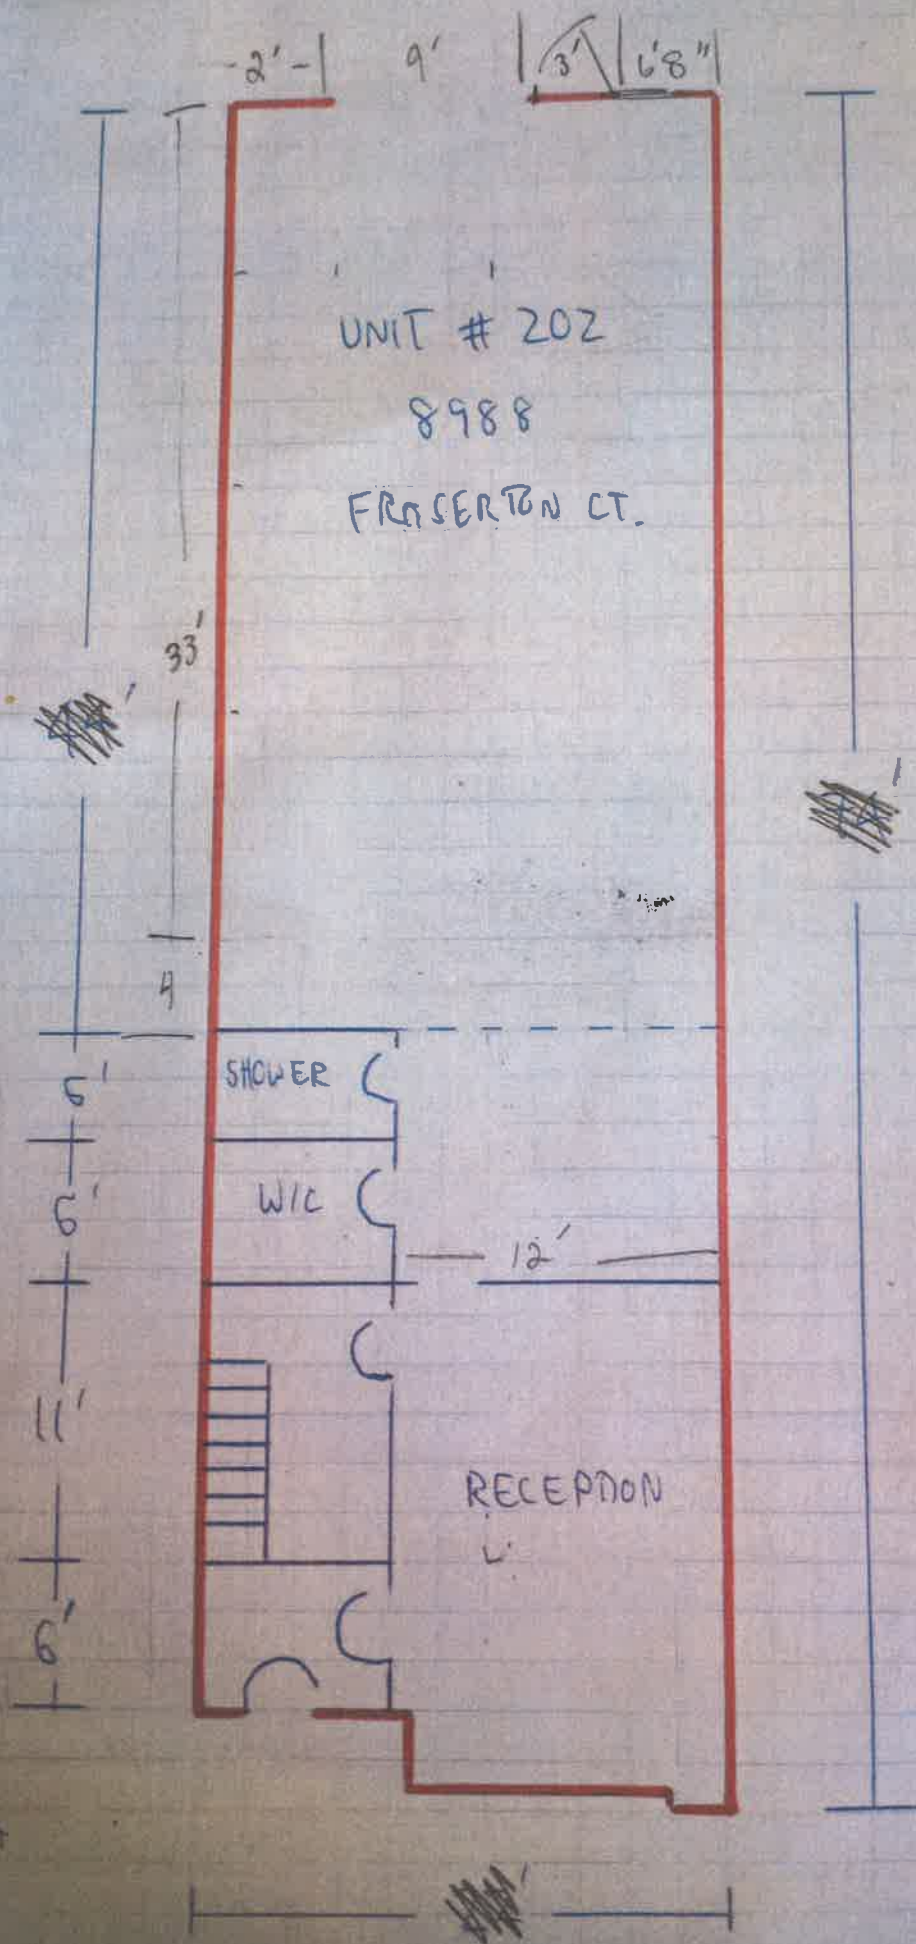

UNIT # 202
8988
FRASERTON CT.

SCALE:
1 BOX = 2 FEET