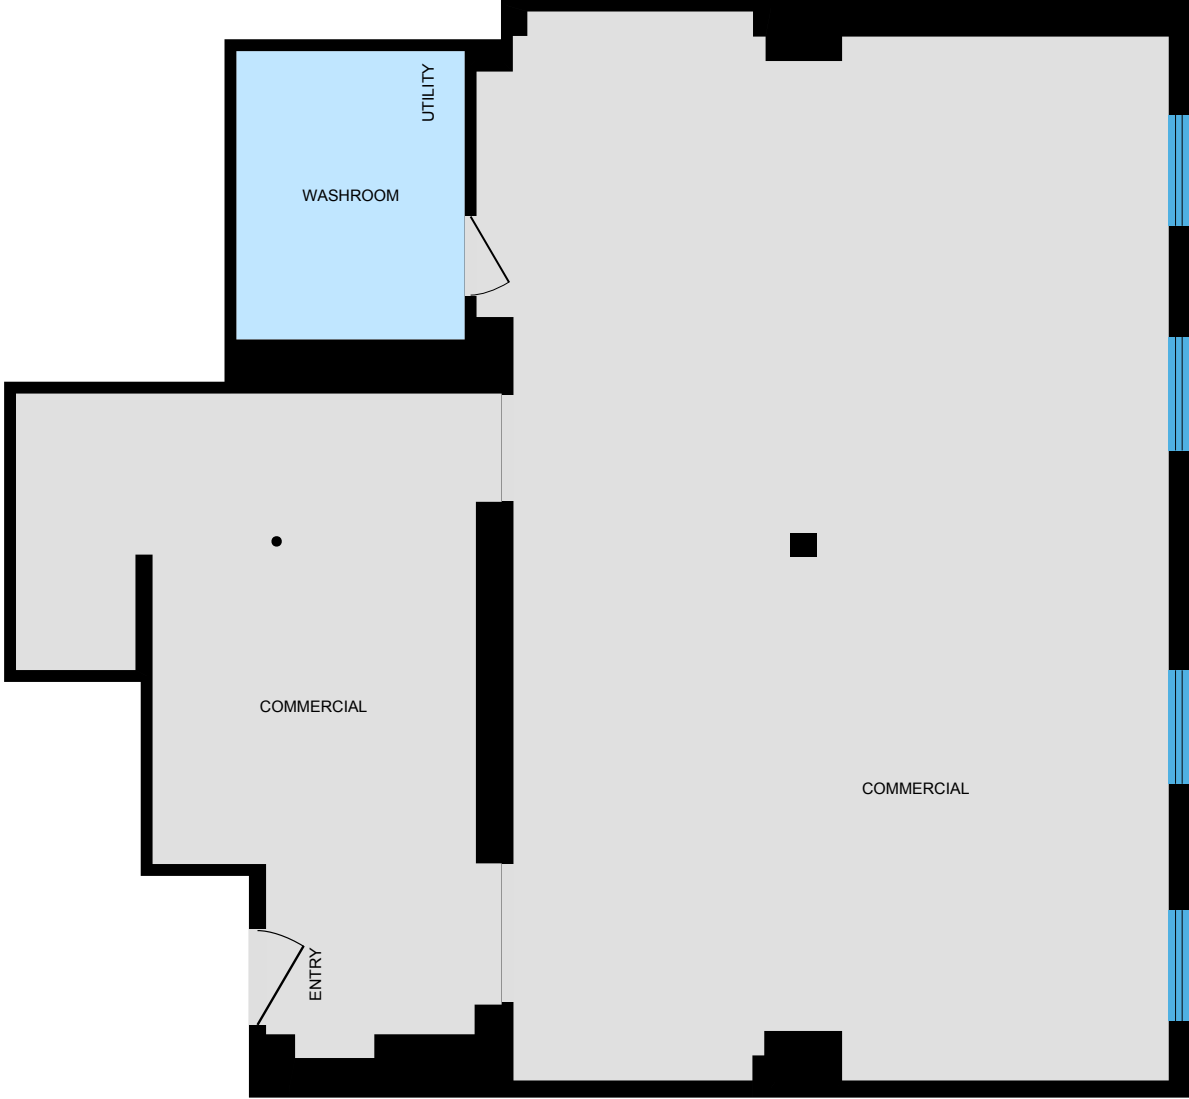

111-262 Carlaw Ave, Toronto, ON

Main Floor

PREPARED: 2025/08/20

White regions are excluded from total floor area in iGUIDE floor plans. All room dimensions and floor areas must be considered approximate and are subject to independent verification.