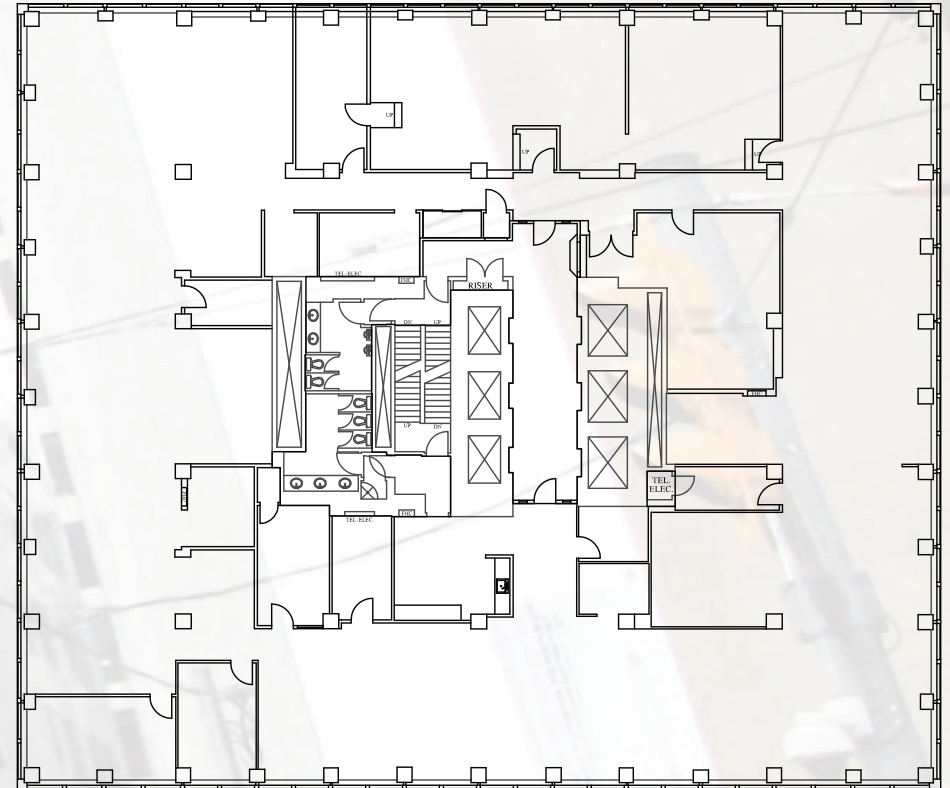

# SUITE 600 - 13,643 SQ. FT.

AVAILABLE IMMEDIATELY

- Full floor opportunity
- Build out includes reception, a mix of offices/ meeting rooms, kitchen, boardroom and open area for workstations and collaboration