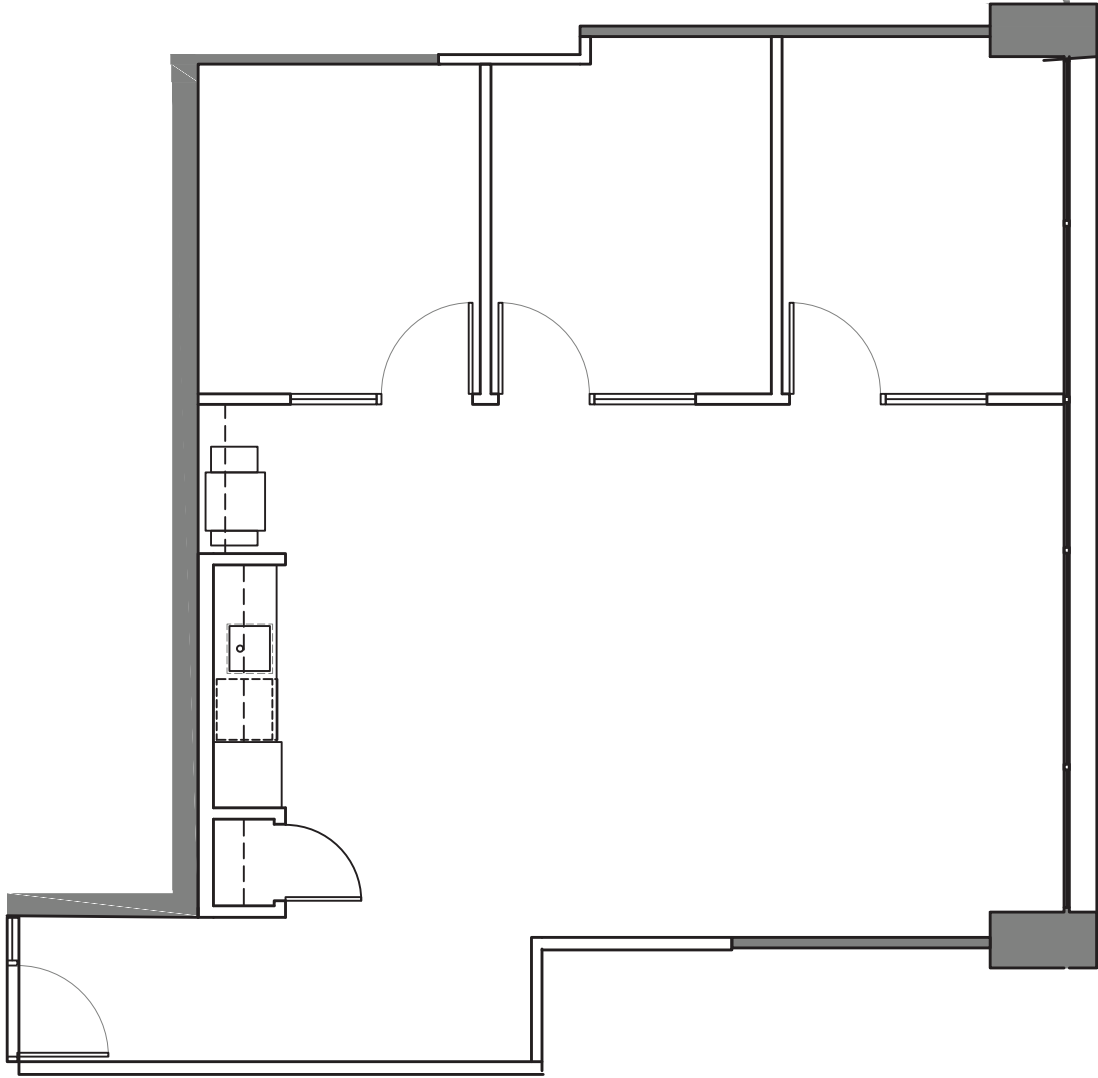

1166 Alberni Street

— Vancouver, BC

Approx. 1,125 SQFT

#450

N →

Peterson

Dimensions, square footage and floor plans are approximate only.
The owner reserves the right to make modifications or changes without notice.