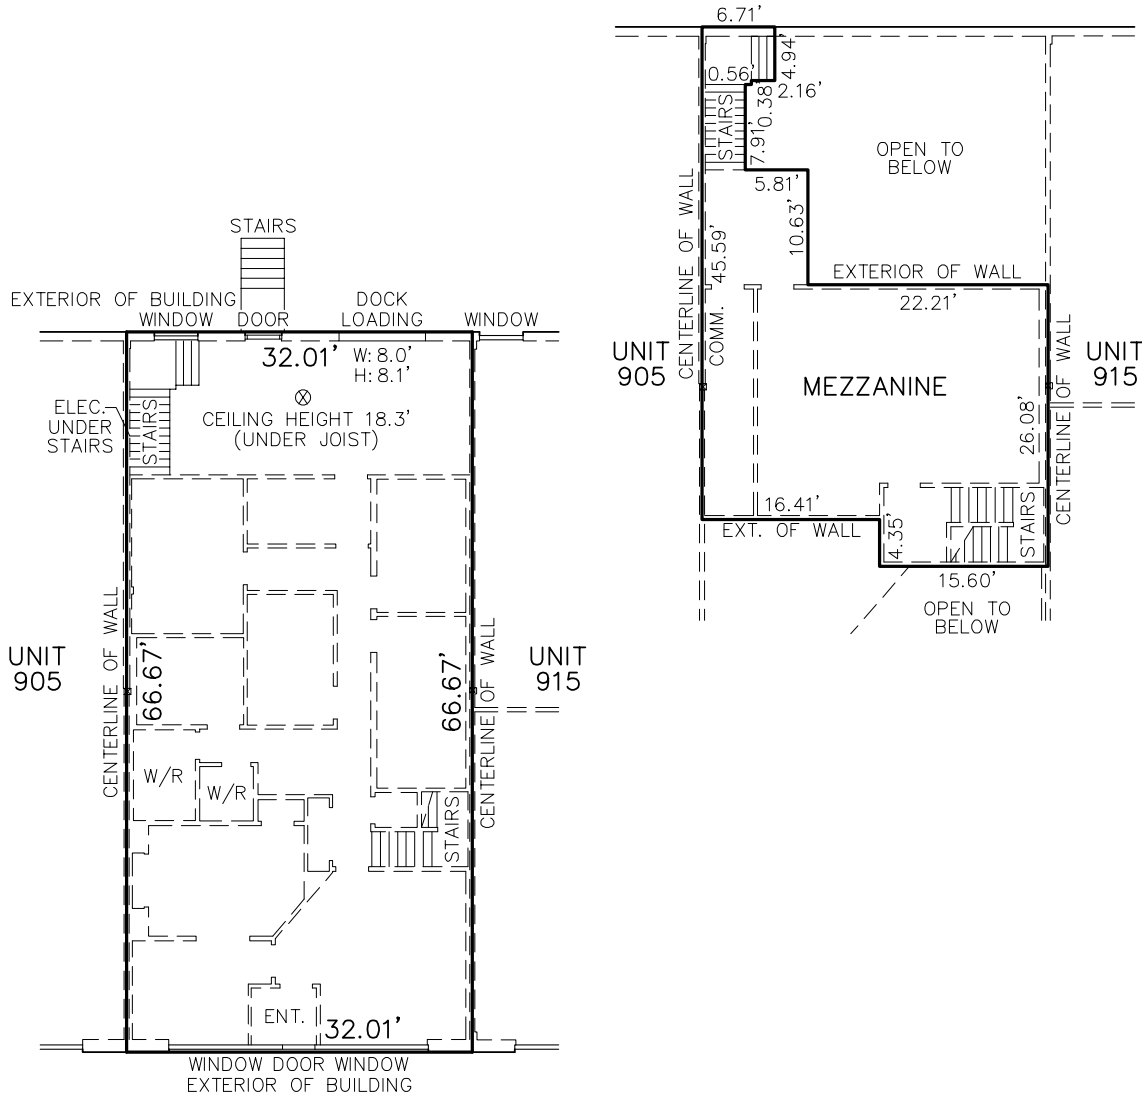

202 Brownlow Avenue

DARTMOUTH, NS

Unit E-910

2,116 SF

Jonathan Hartlen, SIOR

Director, Leasing & Brokerage
 Managing Associate Broker
 T 902 482 9201 | M 902 209 9619
 jhartlen@compassbroker.com

Darlene Bennett