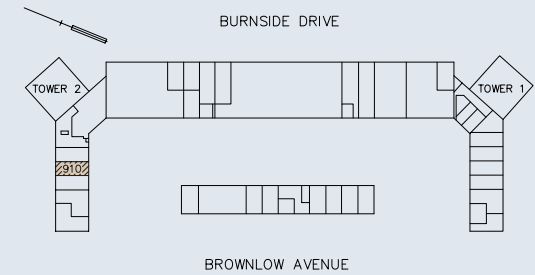

202 Brownlow Avenue

DARTMOUTH, NS

Unit E-910

2,116 SF

Jonathan Hartlen, SIOR

Director, Leasing & Brokerage
 Managing Associate Broker
 T 902 482 9201 | M 902 209 9619
 jhartlen@compassbroker.com

Darlene Bennett