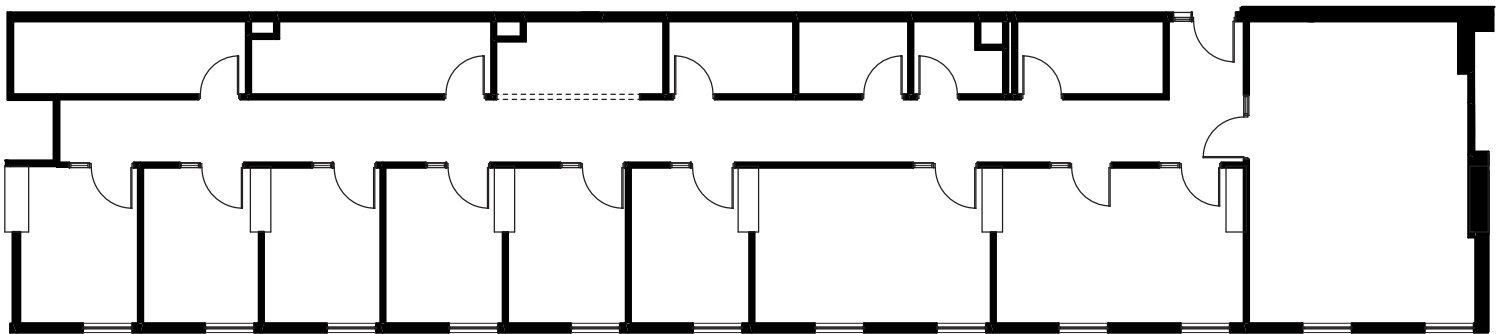

# 750 West Broadway

— Vancouver, BC

3,063 SQFT

#410

Peterson

Dimensions, square footage and floor plans are approximate only.  
The owner reserves the right to make modifications or changes without notice.