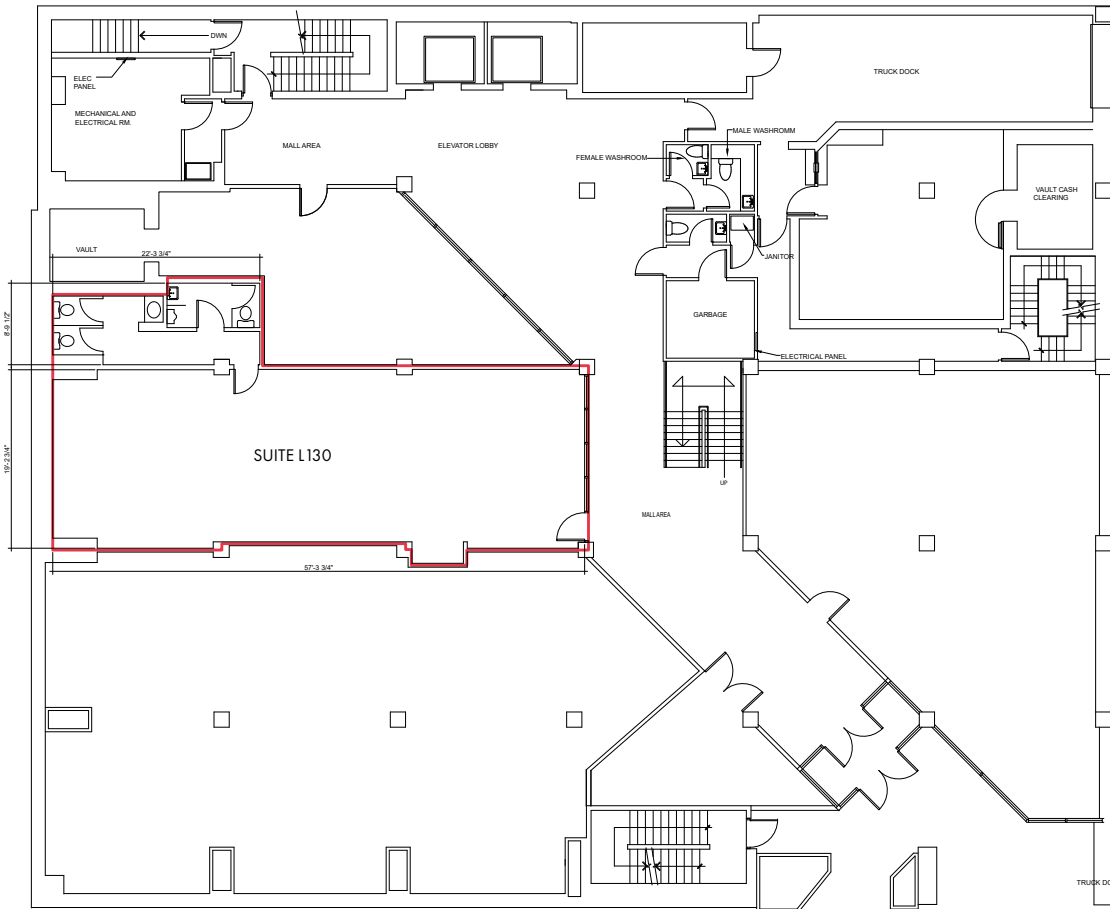

85 Charlotte Street

SAINT JOHN, NB

Unit L130

1,696 SF

Jonathan Hartlen

Director, Leasing & Brokerage
Managing Associate Broker
T 902 482 9201 | M 902 209 9619
jhartlen@compassbroker.com

Darlene Bennett

Leasing Manager
Associate Broker
T 902 702 8580 | M 902 403 5265
dbennett@compassbroker.com