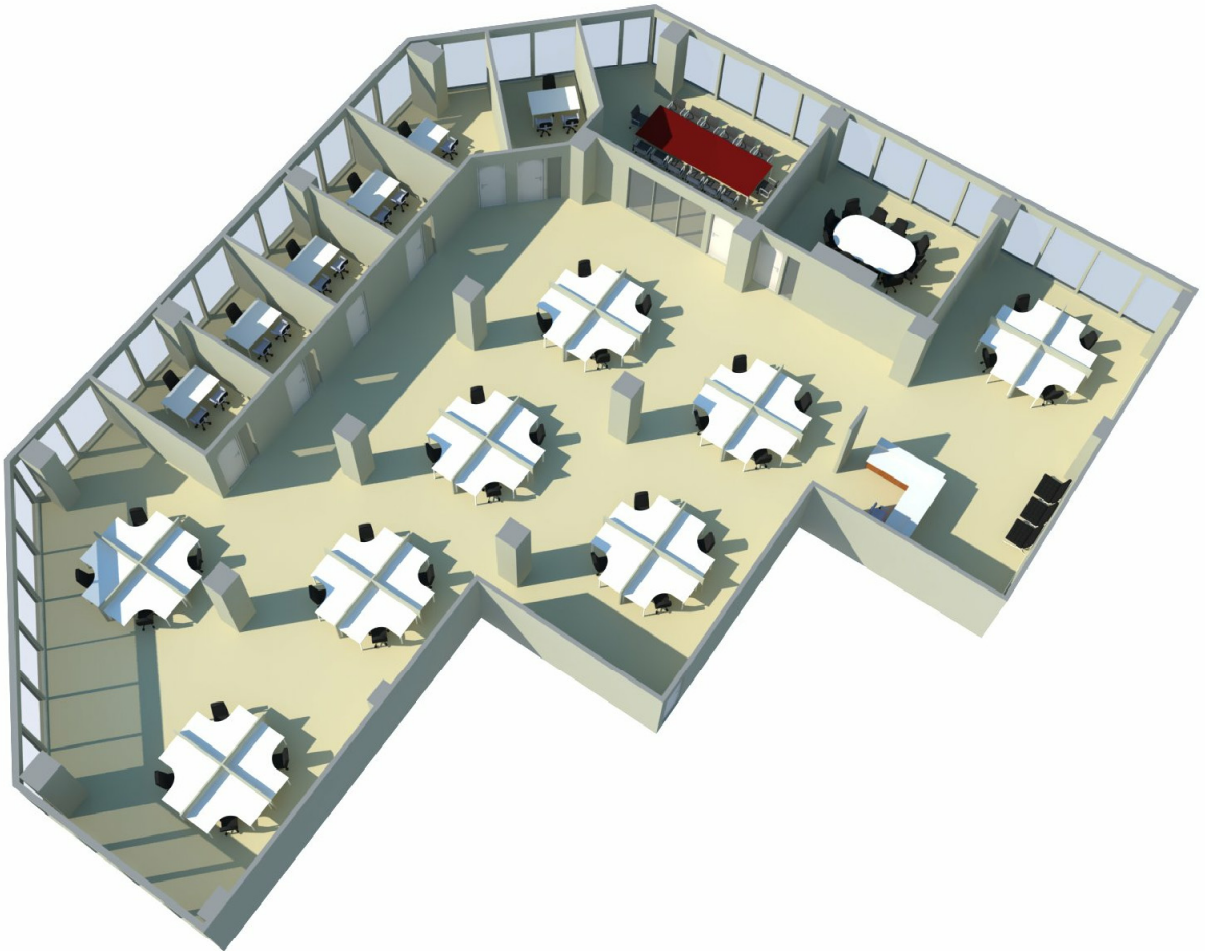

SUITE 410 - 6,982 SF

ABOVE INFORMATION ESTABLISHED ACCORDING TO
TO ANSI / BOMA Z65.1 1996

MORGUARD BROKERAGE

SUITE 410 - 6,982 SF

0 5 10 30 FT.

ABOVE INFORMATION ESTABLISHED ACCORDING TO
TO ANSI / BOMA Z65.1 1996
