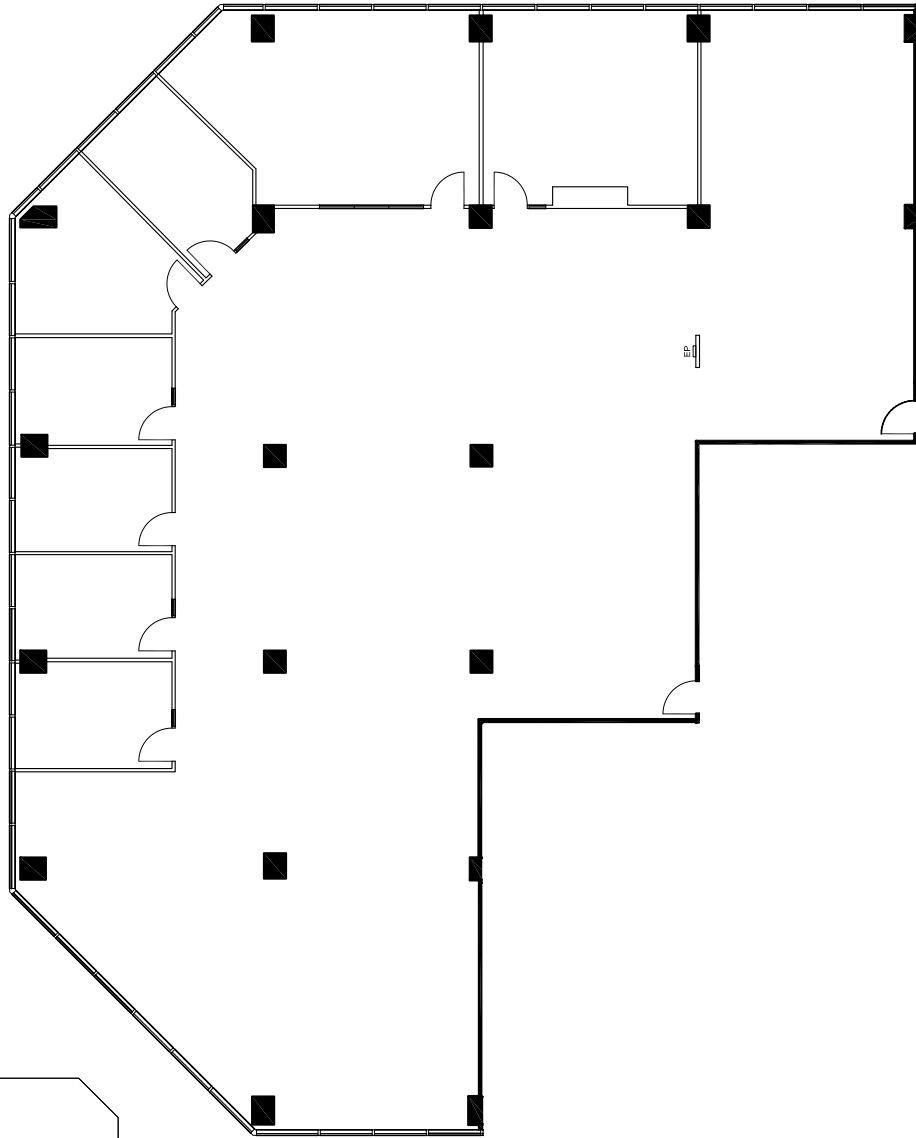

SUITE 410 - 6,982 SF

ABOVE INFORMATION ESTABLISHED ACCORDING TO
TO ANSI / BOMA Z65.1 1996

MORGUARD BROKERAGE

SUITE 410 - 6,982 SF

0 5 10 30 FT.

ABOVE INFORMATION ESTABLISHED ACCORDING TO
TO ANSI / BOMA Z65.1 1996
