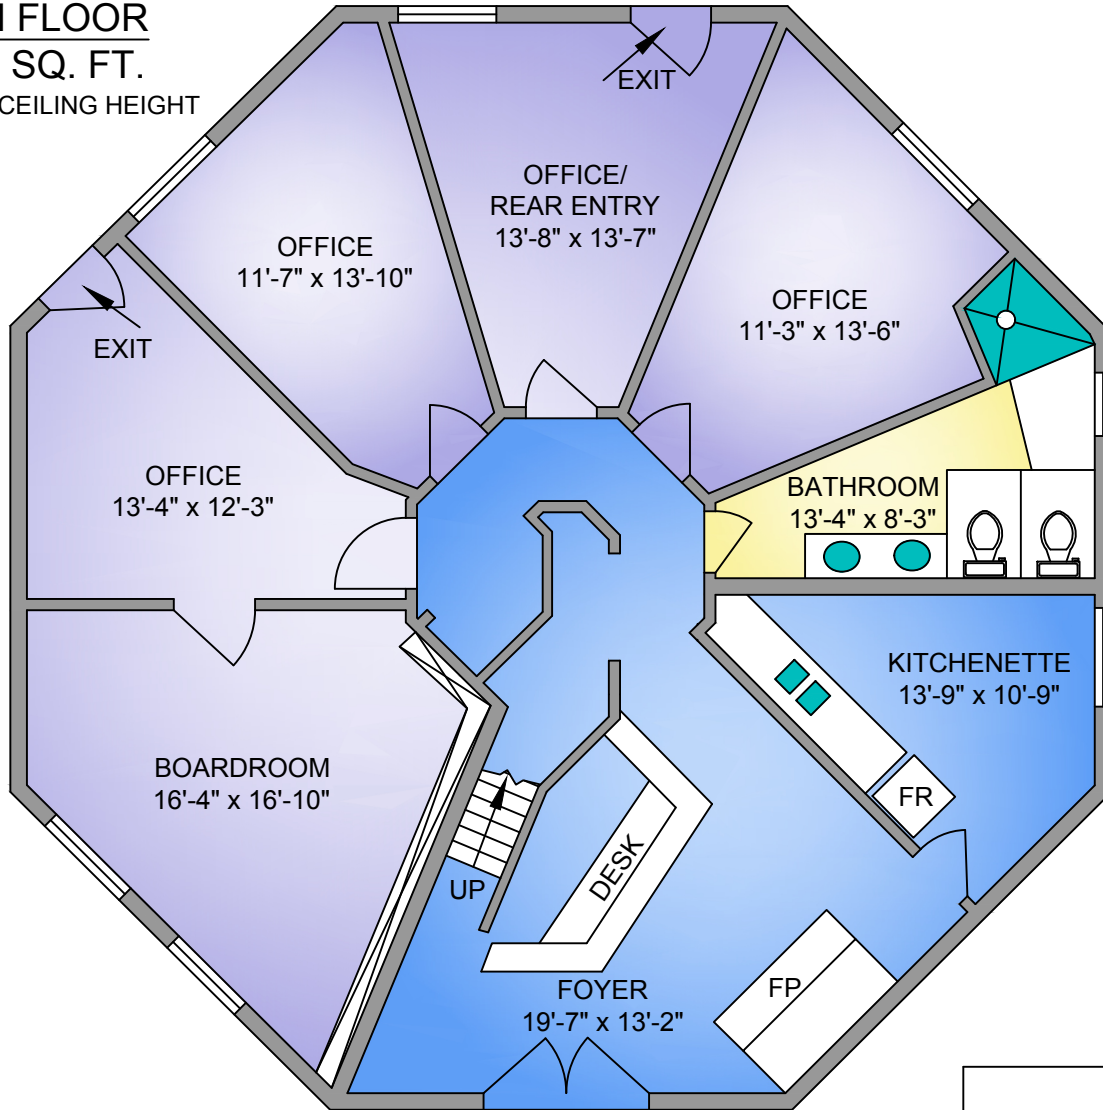

MAIN FLOOR

1252 SQ. FT.

8'-0" -12'-7" CEILING HEIGHT

UPPER FLOOR

87 SQ. FT.

2-271 INGRAM JANUARY 13, 2026		
PREPARED FOR THE EXCLUSIVE USE OF LITTLE PROPERTY GROUP. PLANS MAY NOT BE 100% ACCURATE. IF CRITICAL BUYER TO VERIFY.		
FLOOR	TOTAL	AREA (SQ. FT.)
		FINISHED
MAIN	1252	1252
UPPER	87	87
TOTAL	1339	1339