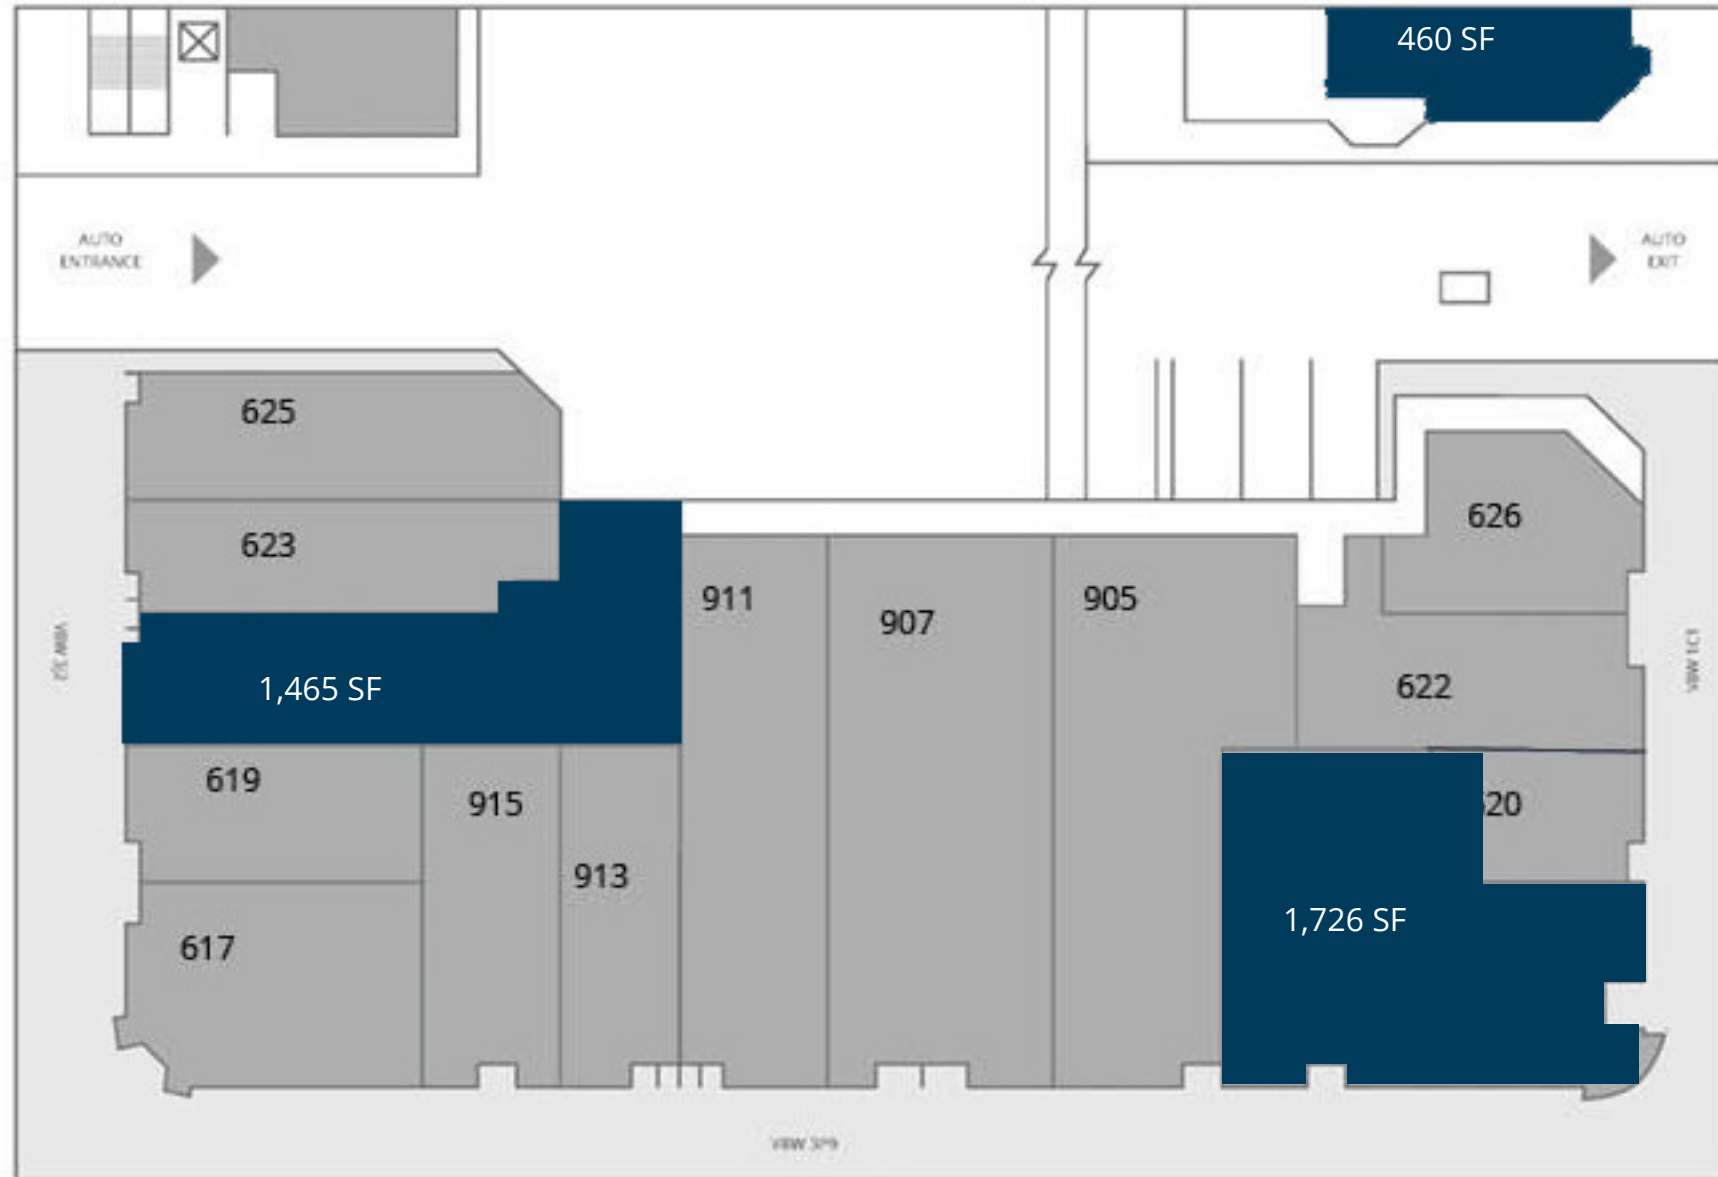

# 635 BROUGHTON SQUARE

635 BROUGHTON STREET, VICTORIA, BC

UNIT #	Sq.ft	TENANT NAME
630	460	Available
626	588	Capital City Tuxedo Rentals
625	891	Art Heritage Gallery
623	731	Tak Photo
622	768	Starlite Soap Studios
621	1,465	Available
620	463	Iris Vacation Rentals
619	687	Victoria Olive Oil
617	1,000	Victoria Olive Oil
901	1,726	Available
905	1,664	Dr.Tatra Dentist
907	2,137	Foxy Box
911	1,065	Pink Rose Nail Spa
913	2,137	Hunt and Gather Hair Co.
915	635	Sounds like Coffee

This is a representation for leasing purposes only and should not be used for measurement or co-tenancy of any kind. this drawing is not to scale.

Patty Willetts  
 patty.willetts@gwlra.com  
 604-648-3095