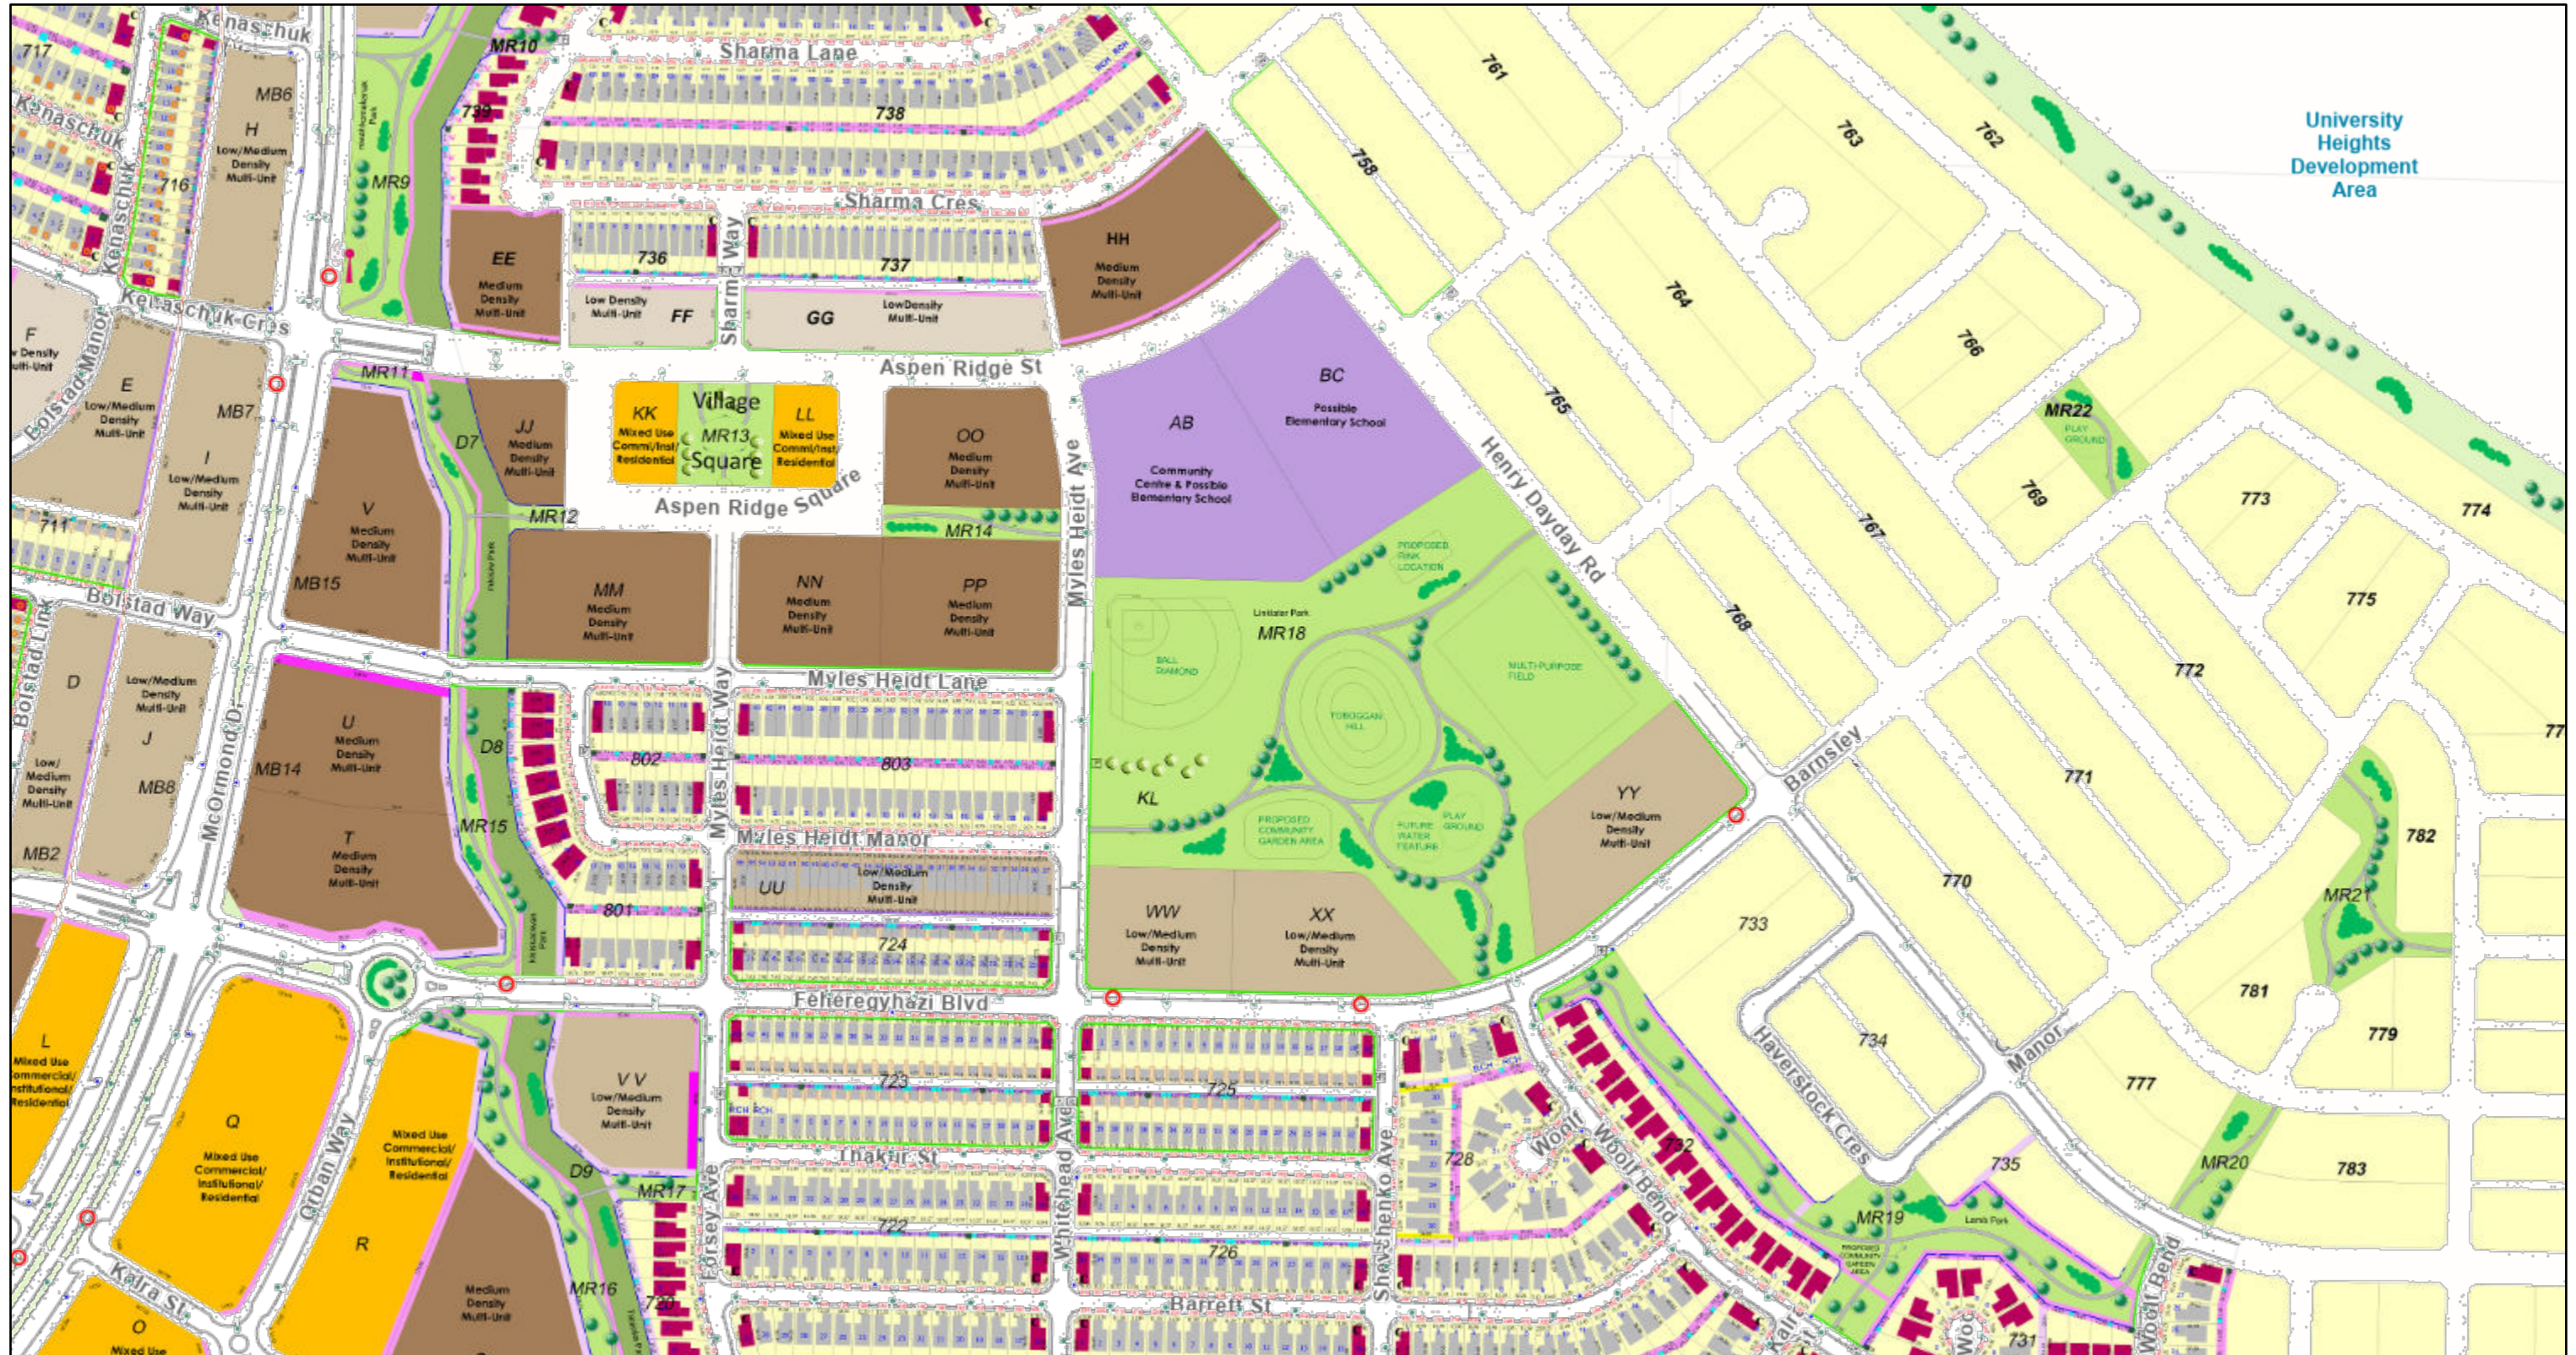

# Aspen Ridge (Parcel YY)

September 24, 2025

1:4,000