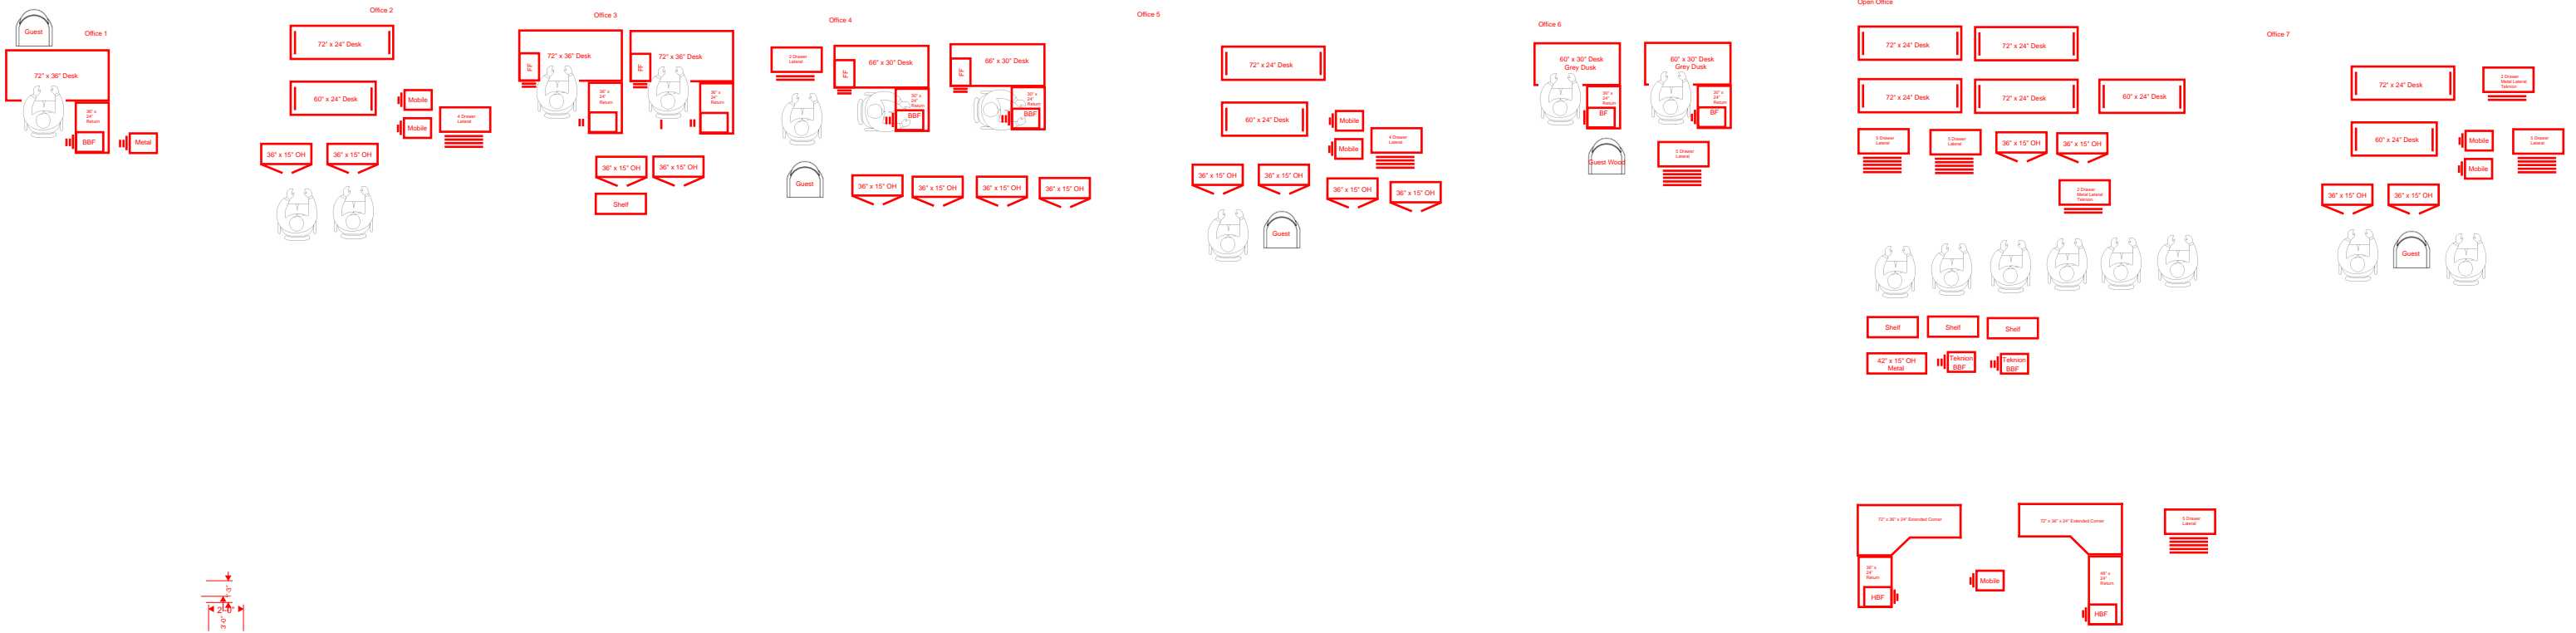

2ND FLOOR

2412 BEACON AVE.

SIDNEY BC

- = Existing Furniture
- = New Furniture
- = New Panels

Left Overs

# Full Inventory