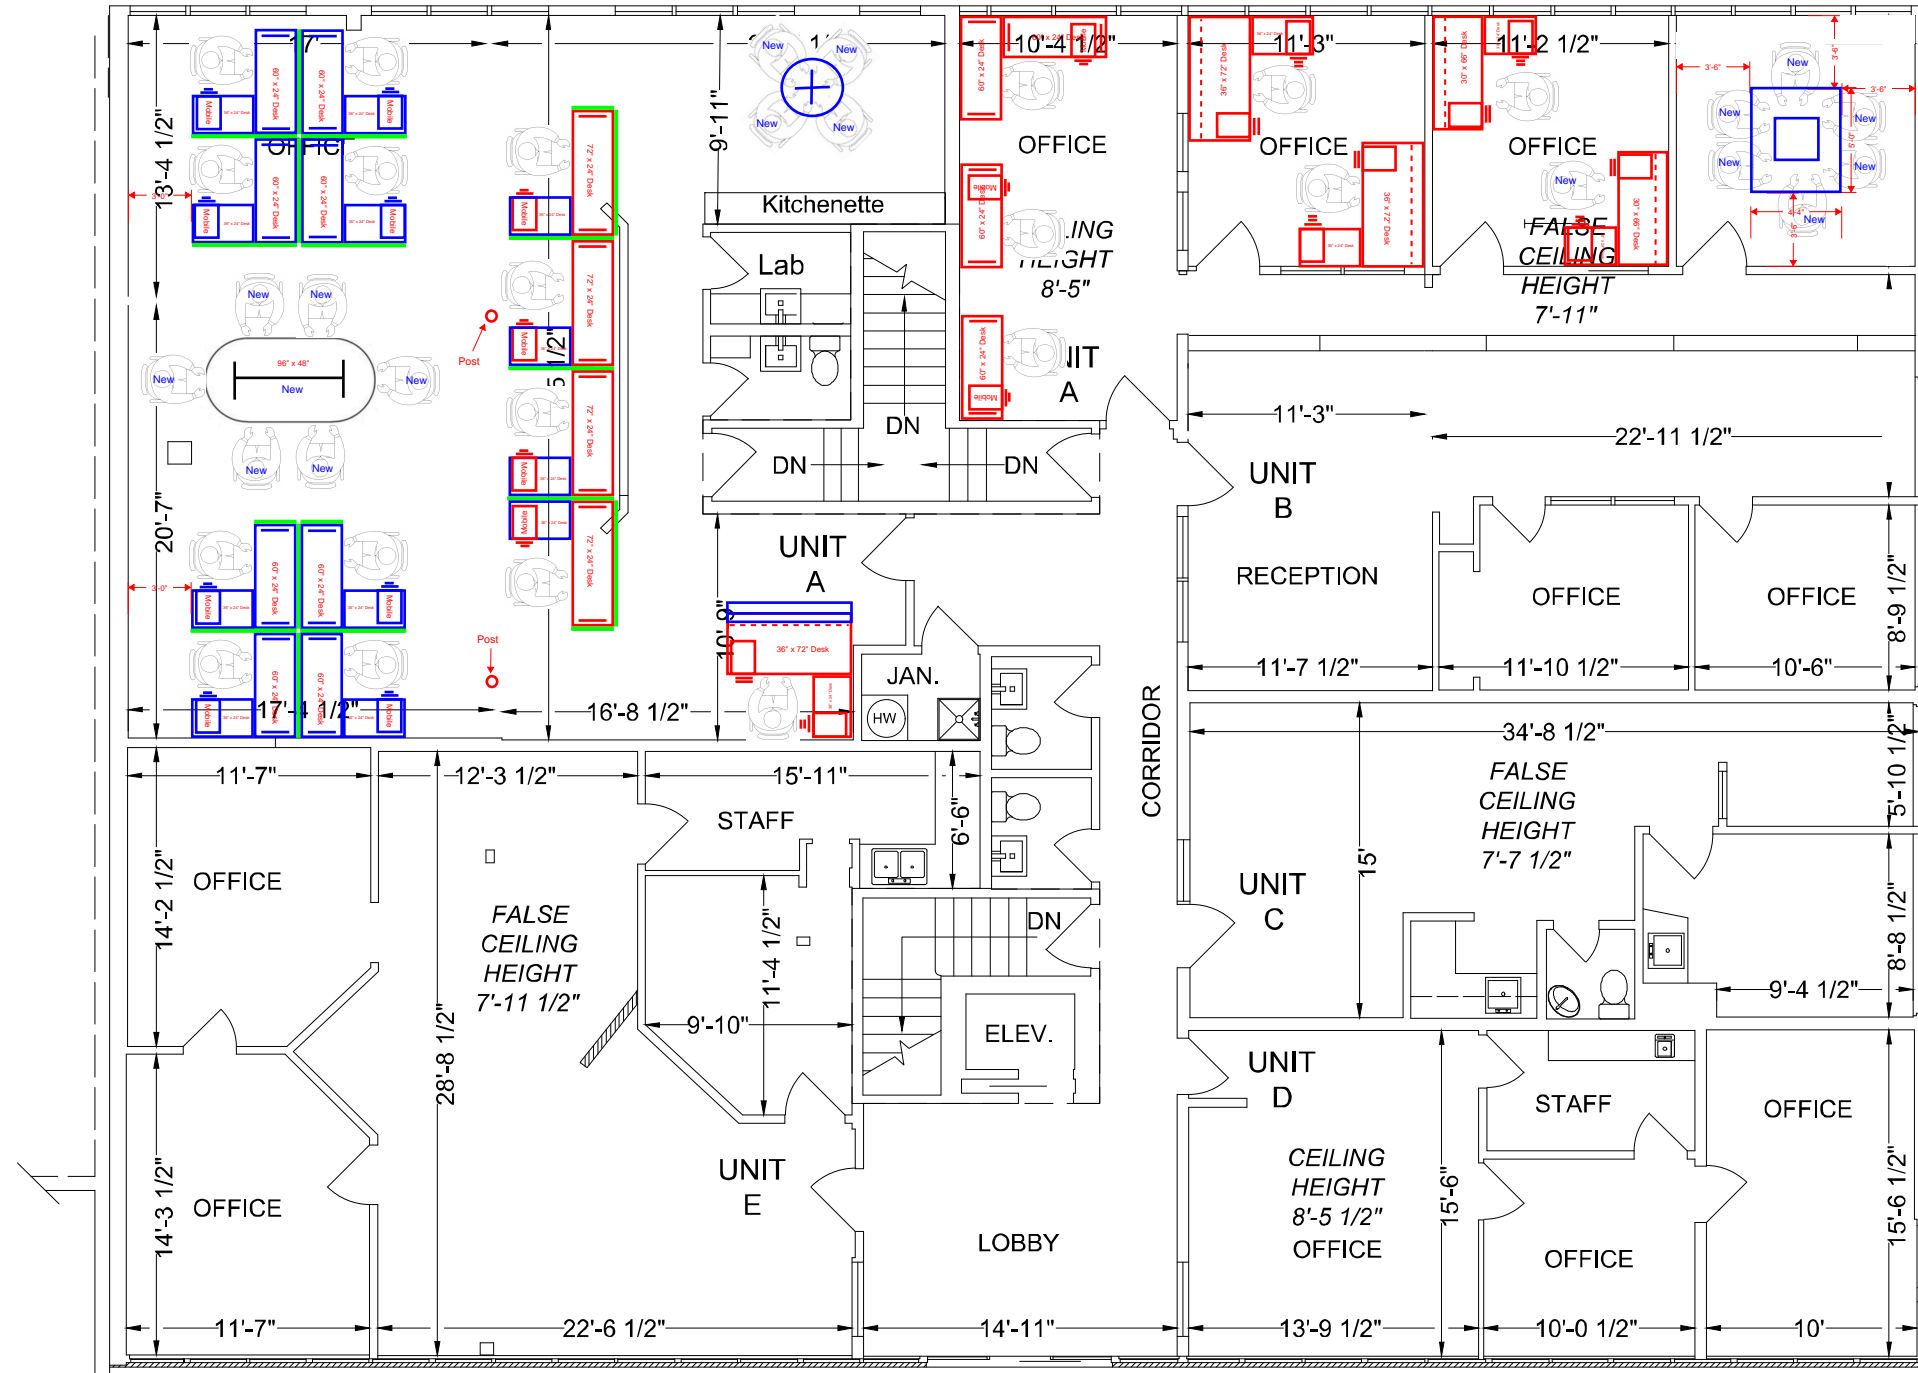

2ND FLOOR

2412 BEACON AVE.

SIDNEY BC

- = Existing Furniture
- = New Furniture
- = New Panels

Left Overs

# Full Inventory