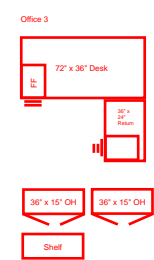

2ND FLOOR

2412 BEACON AVE.

SIDNEY BC

- = Existing Furniture
- = New Furniture
- = New Panels

Left Overs