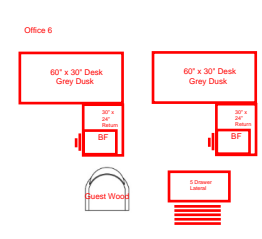

2ND FLOOR

2412 BEACON AVE.

SIDNEY BC

- = Existing Furniture
- = New Furniture
- = New Panels

Left Overs