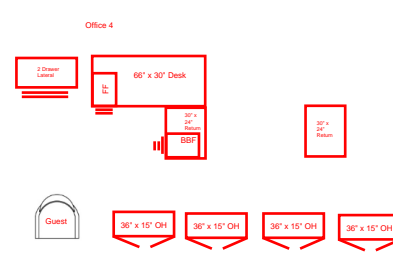

2ND FLOOR

2412 BEACON AVE.

SIDNEY BC

- = Existing Furniture
- = New Furniture
- = New Panels

Left Overs