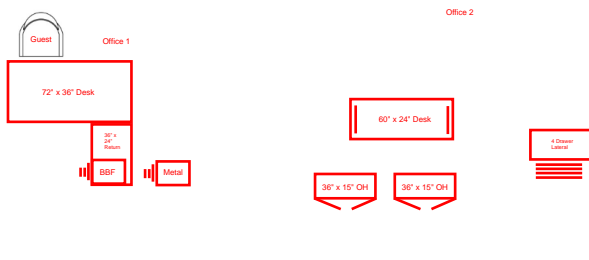

2ND FLOOR

2412 BEACON AVE.

SIDNEY BC

- = Existing Furniture
- = New Furniture
- = New Panels

Left Overs