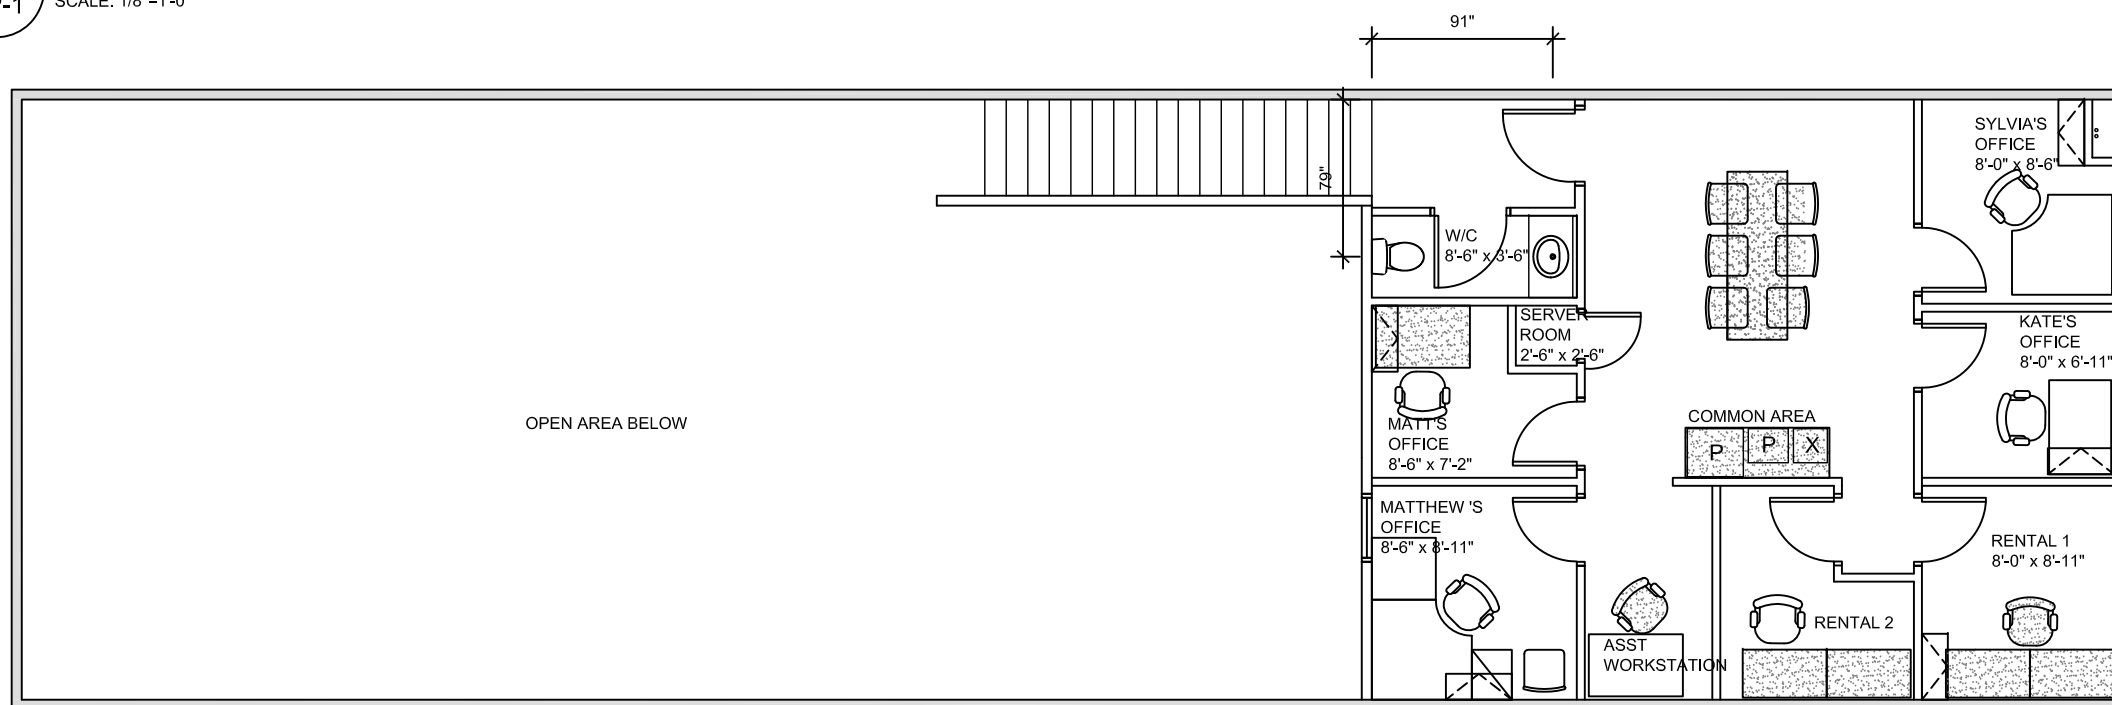

1 MAIN FLOOR
SP-1 SCALE: 1/8"=1'-0"

2 MEZZANIE FLOOR
SP-1 SCALE: 1/8"=1'-0"

KEY AREA:	
	EXISTING FURNITURE
	NEW FURNITURE
	PRINTER
	FAX MACHINE
	REFRIDGERATOR
	DISHWASHER
	OVEN
	MICROWAVE