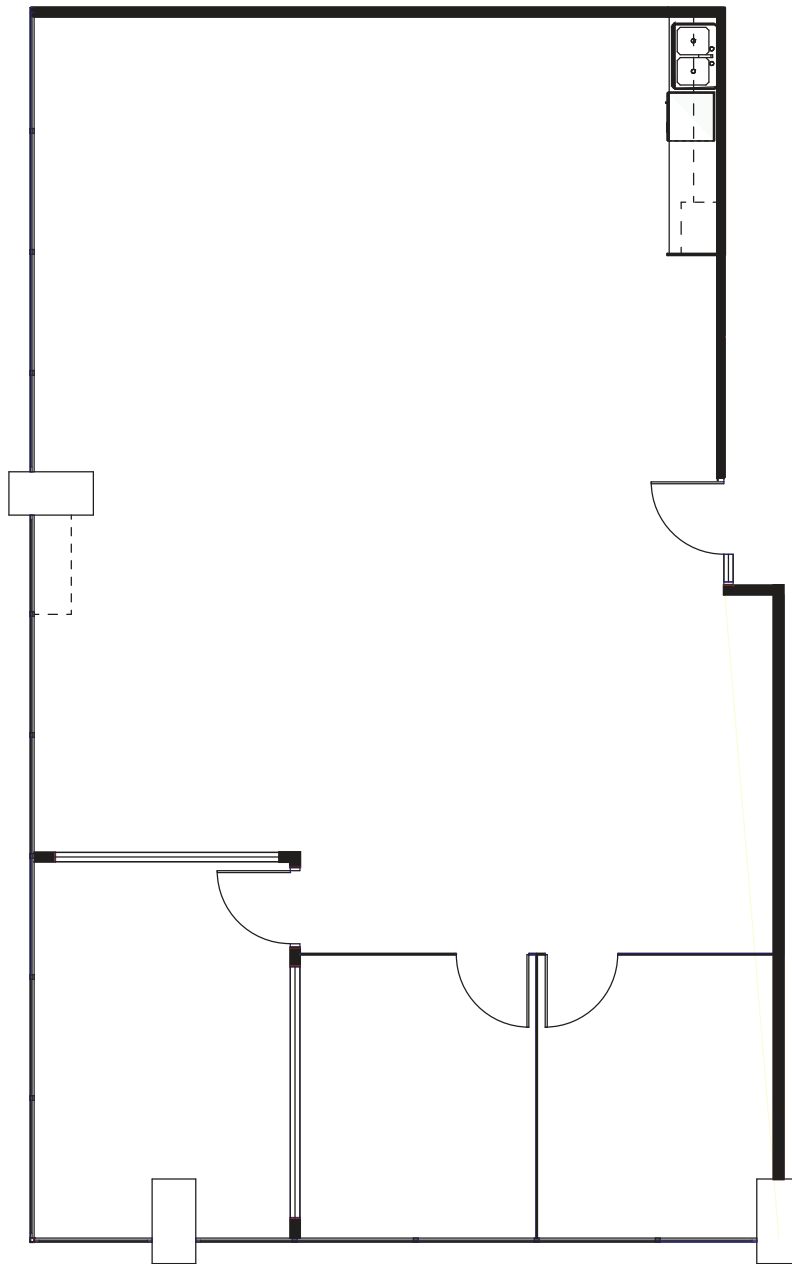

1166 Alberni Street

— Vancouver, BC

Approx. 1,890 SQFT

#608

N ↗

Peterson

Dimensions, square footage and floor plans are approximate only.
The owner reserves the right to make modifications or changes without notice.