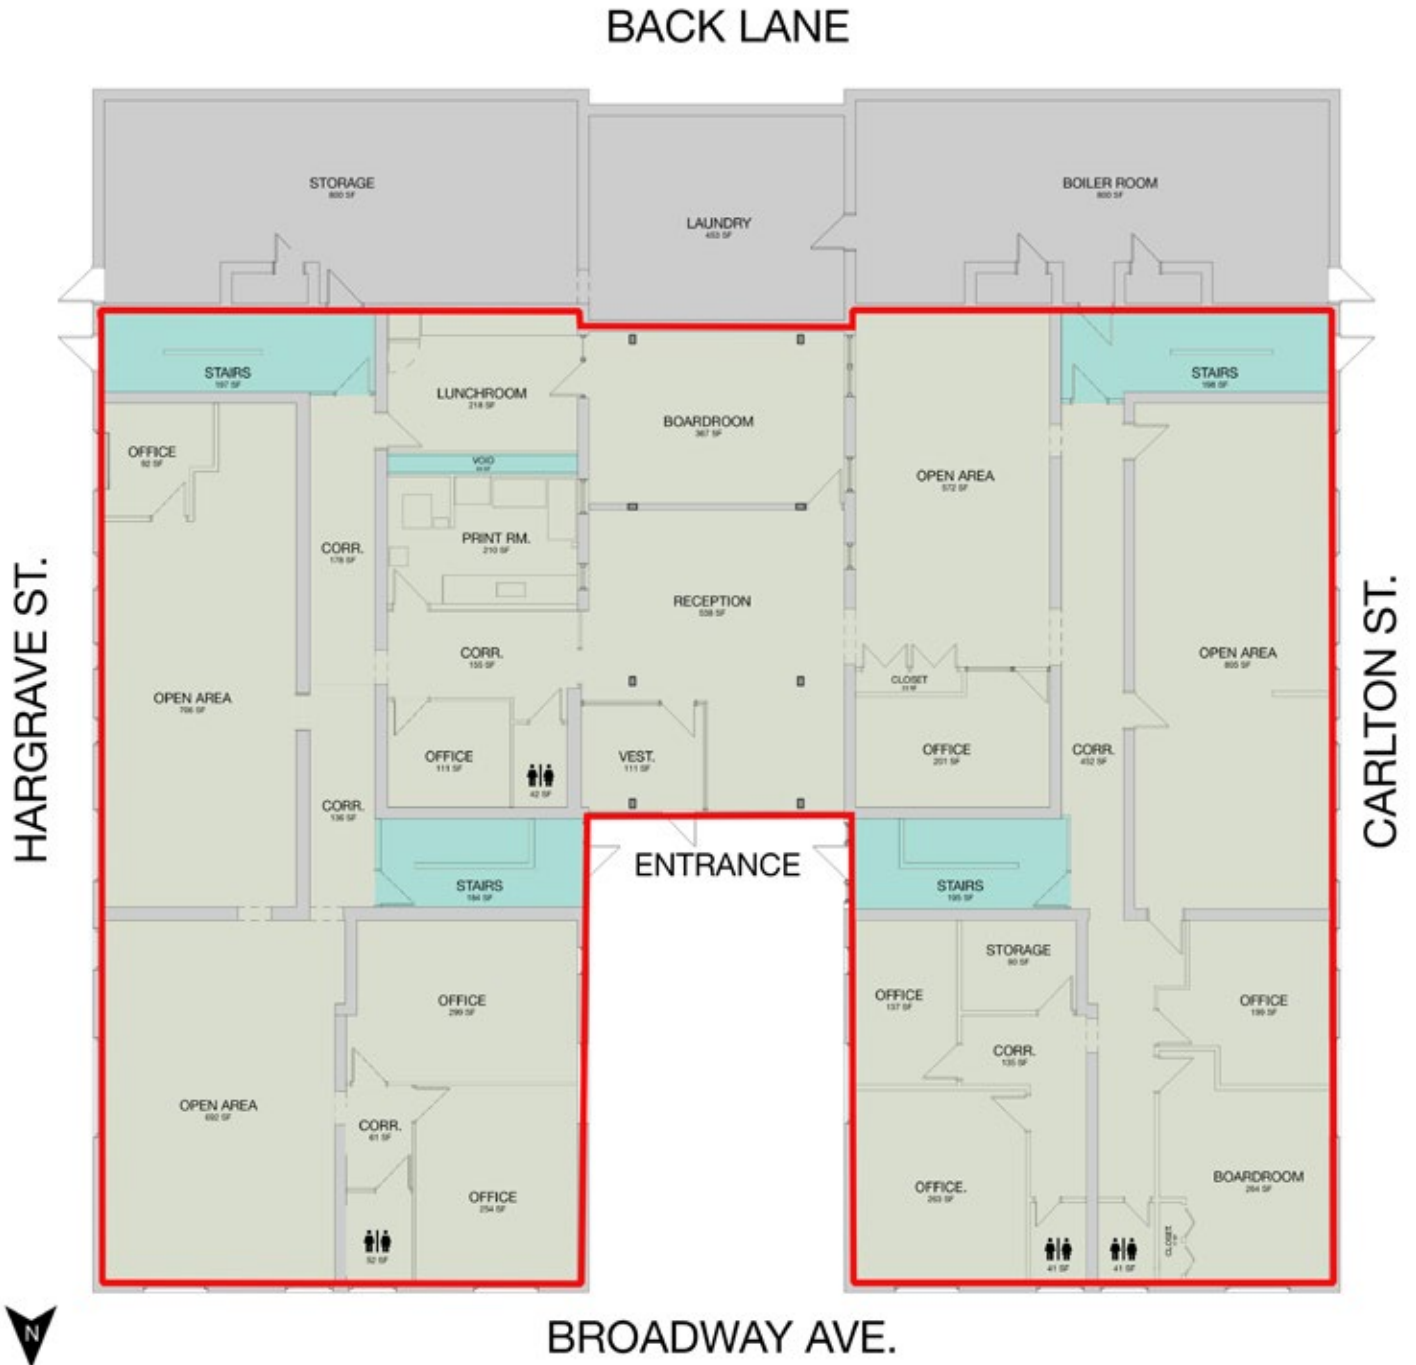

346 Broadway Winnipeg, Manitoba

Floor Plan - Option 1 (+/- 8,000 SF)

346 Broadway Winnipeg, Manitoba

Floor Plan - Option 2 (+/- 5,750 SF)