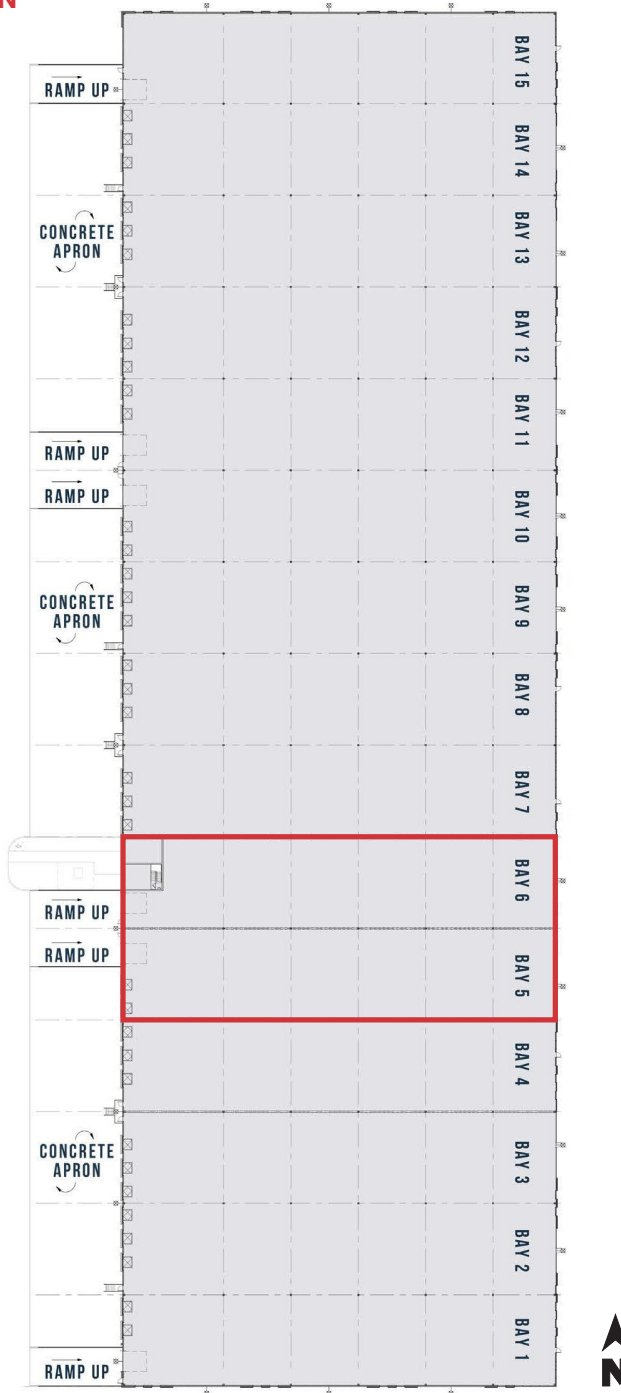

**PROPERTY FLOOR PLAN**

This brochure is intended for information purposes only and should not be relied upon for accurate factual information by the recipients hereof. The information contained herein is based on information which NAI Advent deems reliable, however, NAI Advent assumes no responsibility for the degree of accuracy of such information, nor does NAI Advent represent or warrant the information contained herein. Recipients hereof should conduct their own investigations to determine the accuracy of information contained herein. The information contained herein is subject to change without notice.