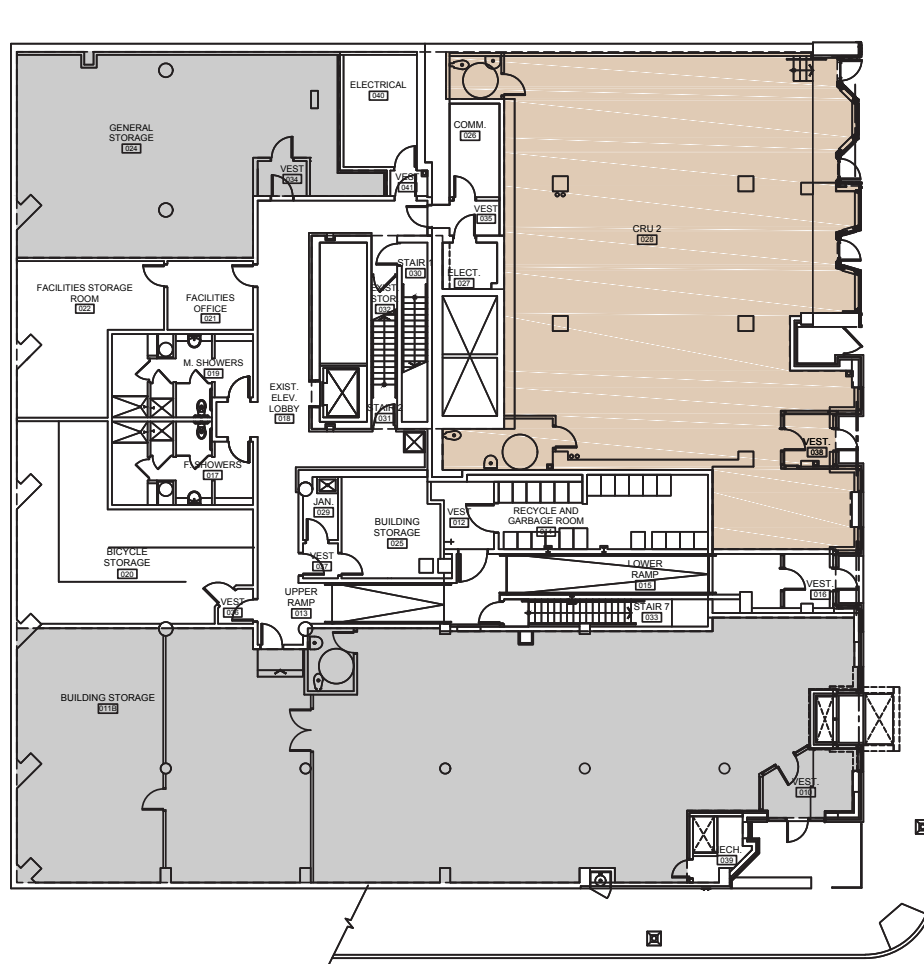

1791 Barrington Street

HALIFAX, NS

Unit CRU2

3,495 SF

[Virtual Tour](#)

Jonathan Hartlen

Director, Leasing & Brokerage
Managing Associate Broker
T 902 482 9201 | M 902 209 9619
jhartlen@compassbroker.com

Darlene Bennett