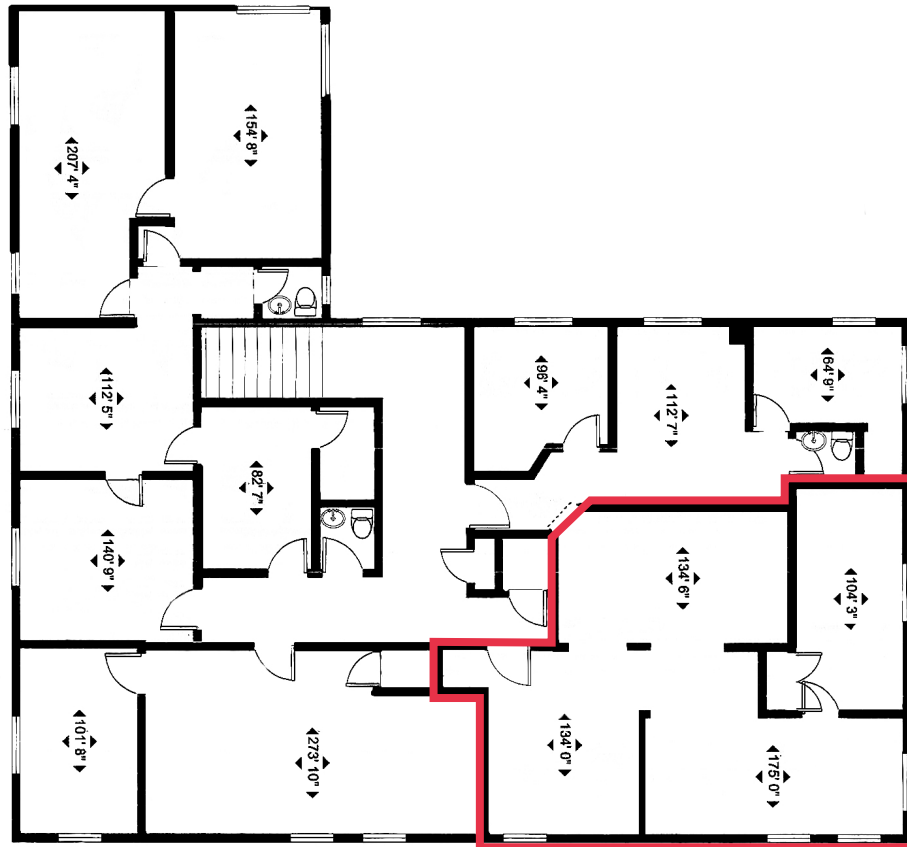

# 5 Pleasant Street

CHESTER, NS

Suite 201

546 SF