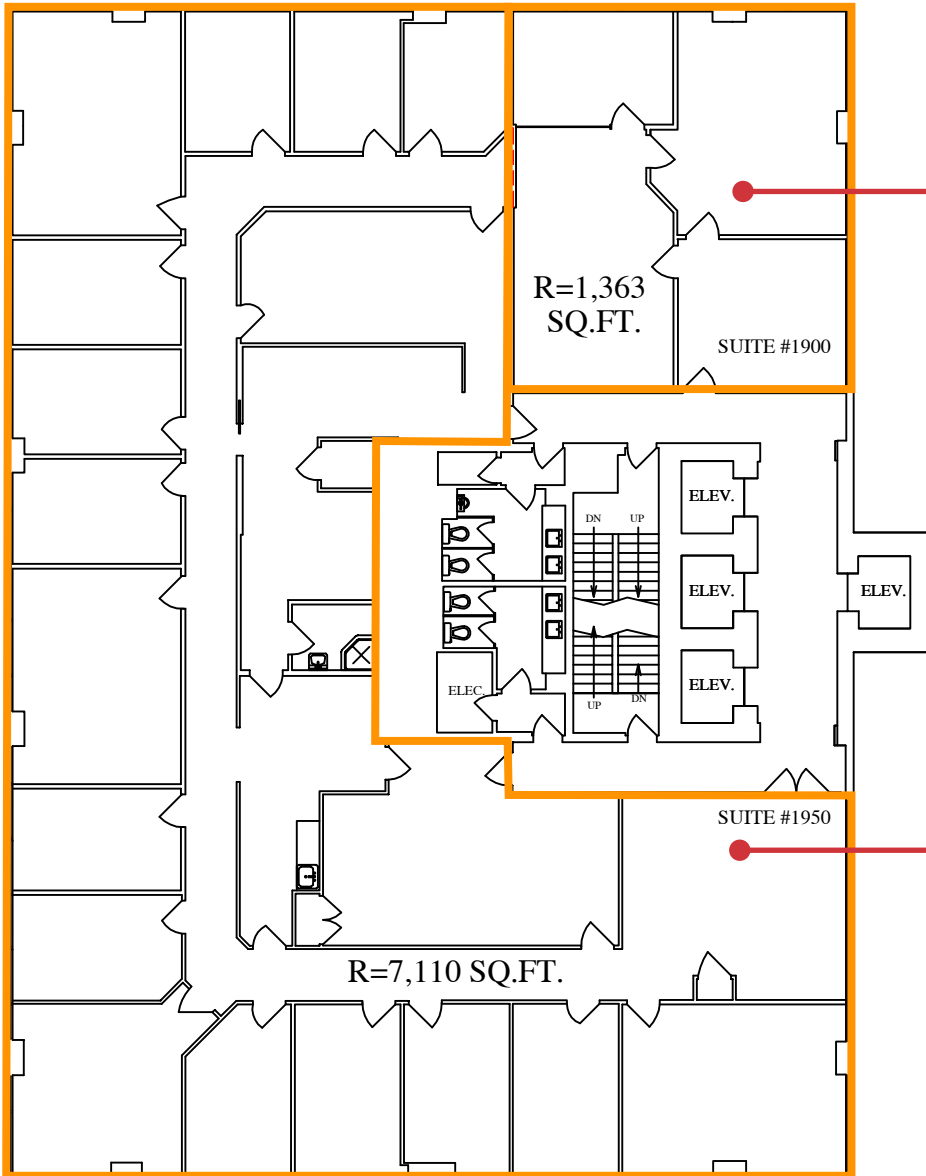

19TH FLOOR

Suite 1900
1,363 SF

Suite 1950
7,110 SF