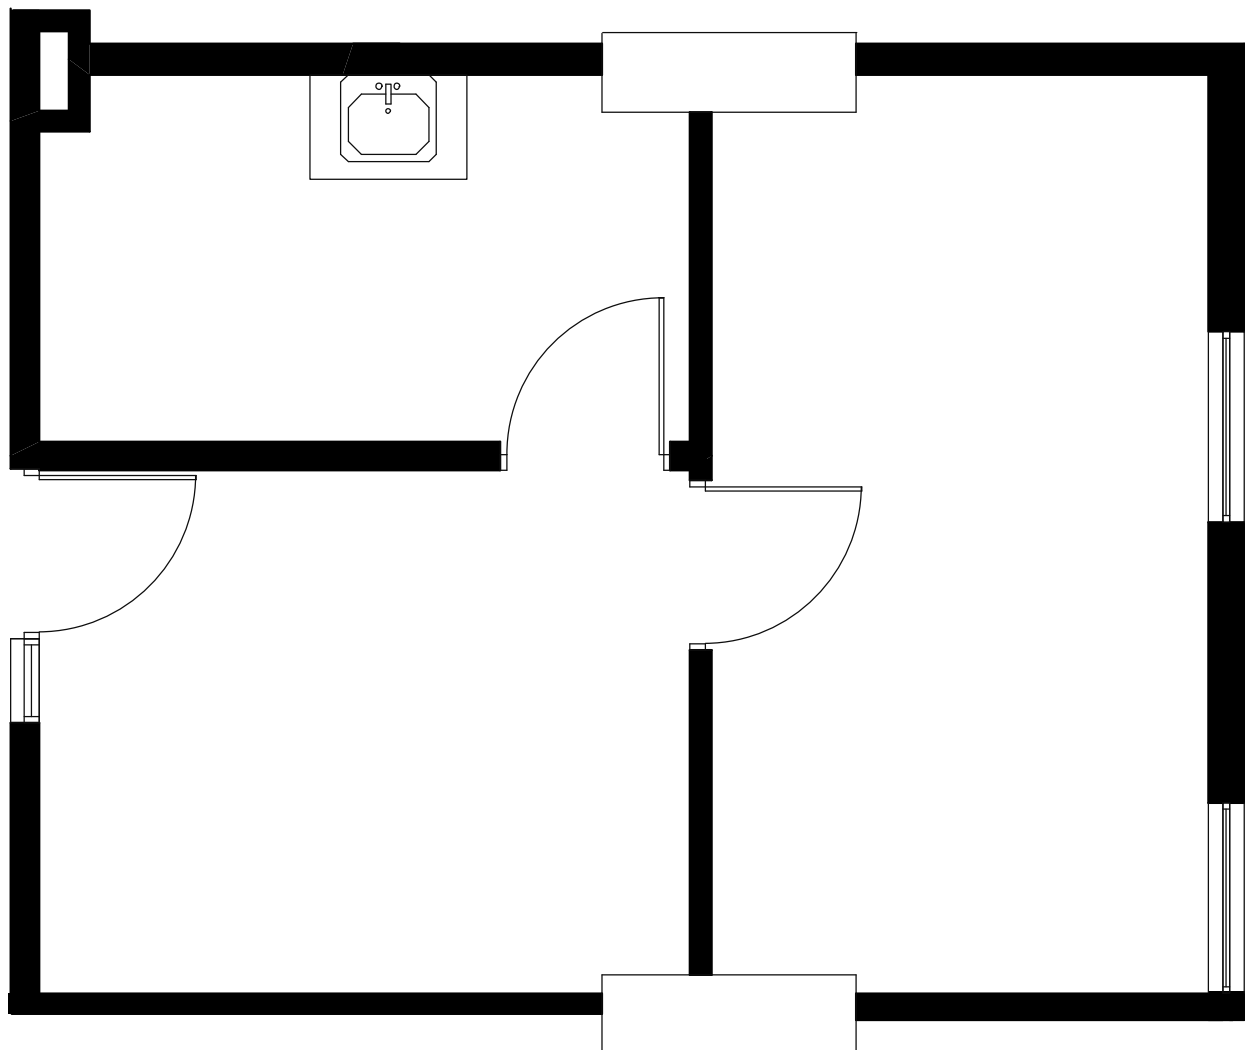

# 750 West Broadway

— Vancouver, BC

549 SQFT

#1113

N →

Peterson

Dimensions, square footage and floor plans are approximate only.  
The owner reserves the right to make modifications or changes without notice.