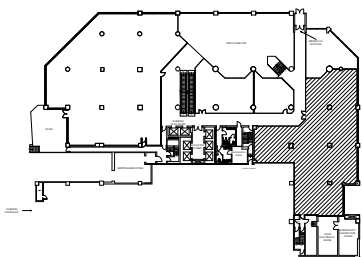

SUITE 206

LOCATION:

2ND FLOOR
50 BURNHAMTHORPE RD. WEST
MISSISSAUGA, ONTARIO

PREPARED BY:
THE PLANIT MEASURING COMPANY

DATE:
APR. 21 2008

FILE:
50-2-5

SCALE:
NOT TO SCALE