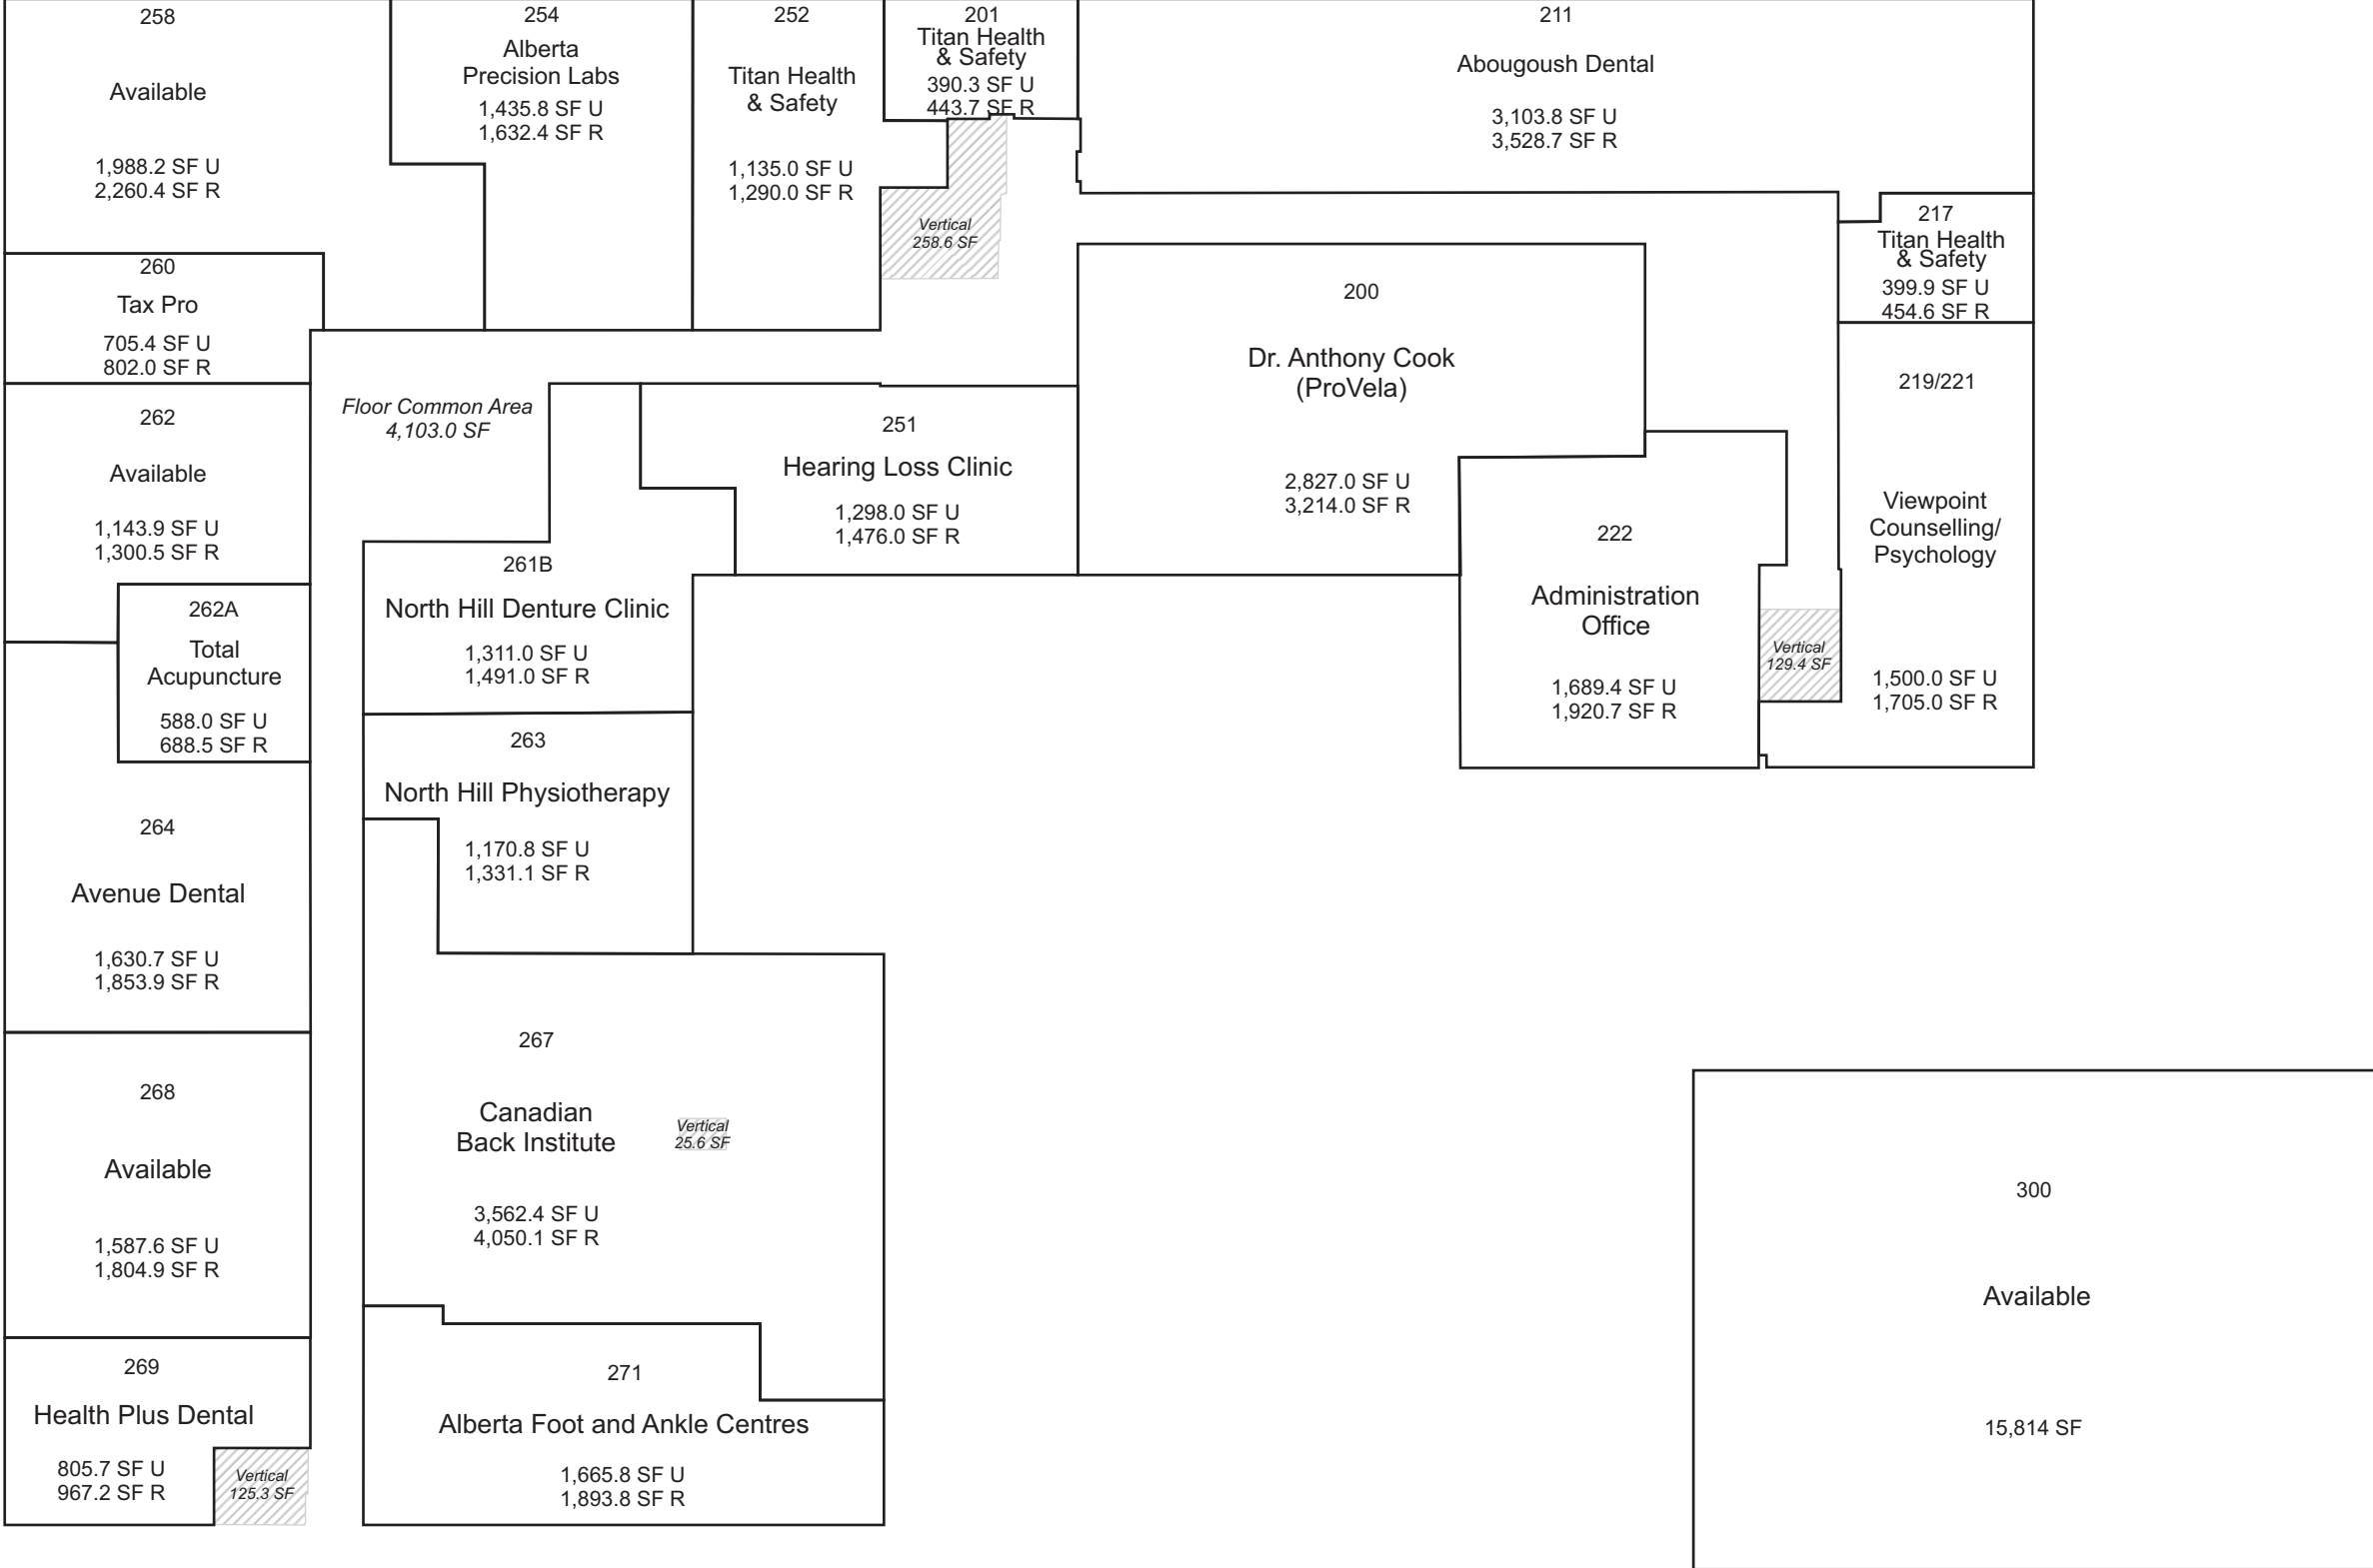

North Hill Centre - Office

Calgary, AB

This site plan is presented solely for the purpose of identifying the approximate location of the buildings as presently contemplated by the owner/landlord. Building dimensions, access and parking areas, existing tenant locations and identities are approximate and subject to change at the owner's discretion from time to time without notice. The information provided herein should be otherwise verified and is not intended to be relied upon in the form presented.