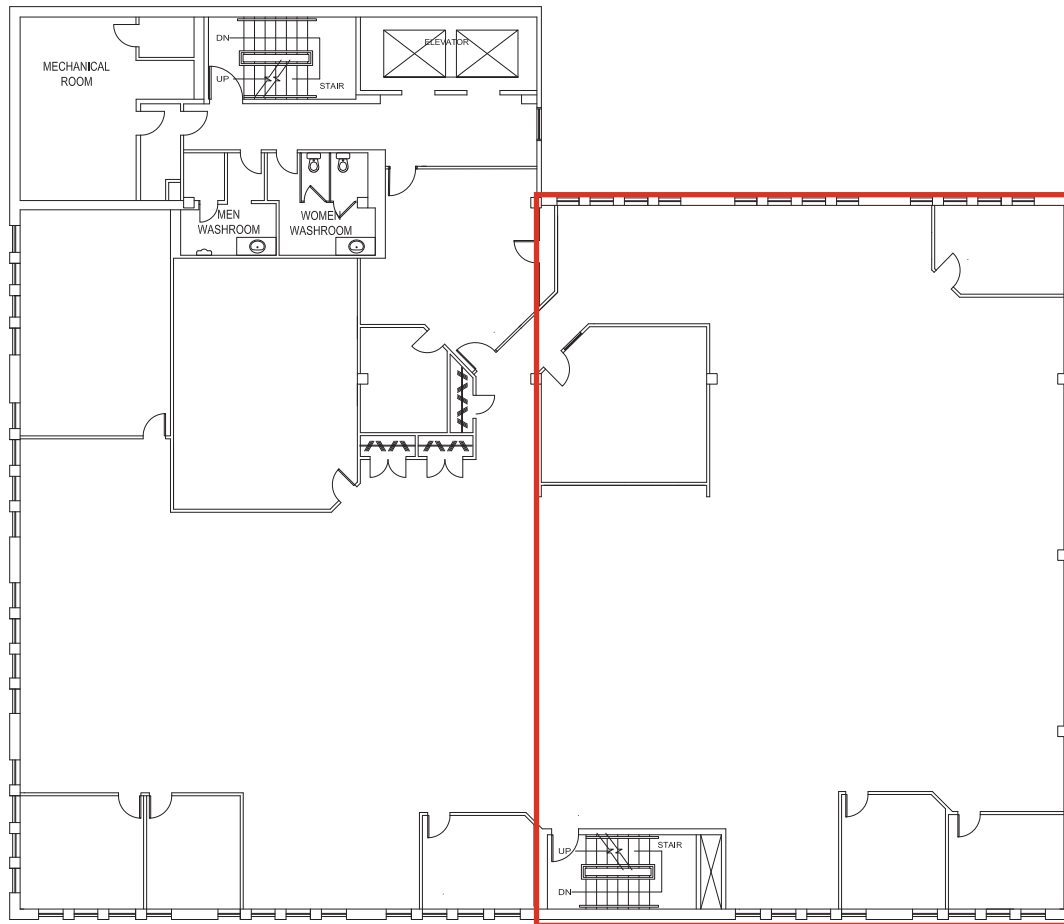

85 Charlotte Street

SAINT JOHN, NB

Suite 220

5,719 SF

Jonathan Hartlen

Director, Leasing & Brokerage
Managing Associate Broker
T 902 482 9201 | M 902 209 9619
jhartlen@compassbroker.com

Darlene Bennett

Leasing Manager
Associate Broker
T 902 702 8580 | M 902 403 5265
dbennett@compassbroker.com