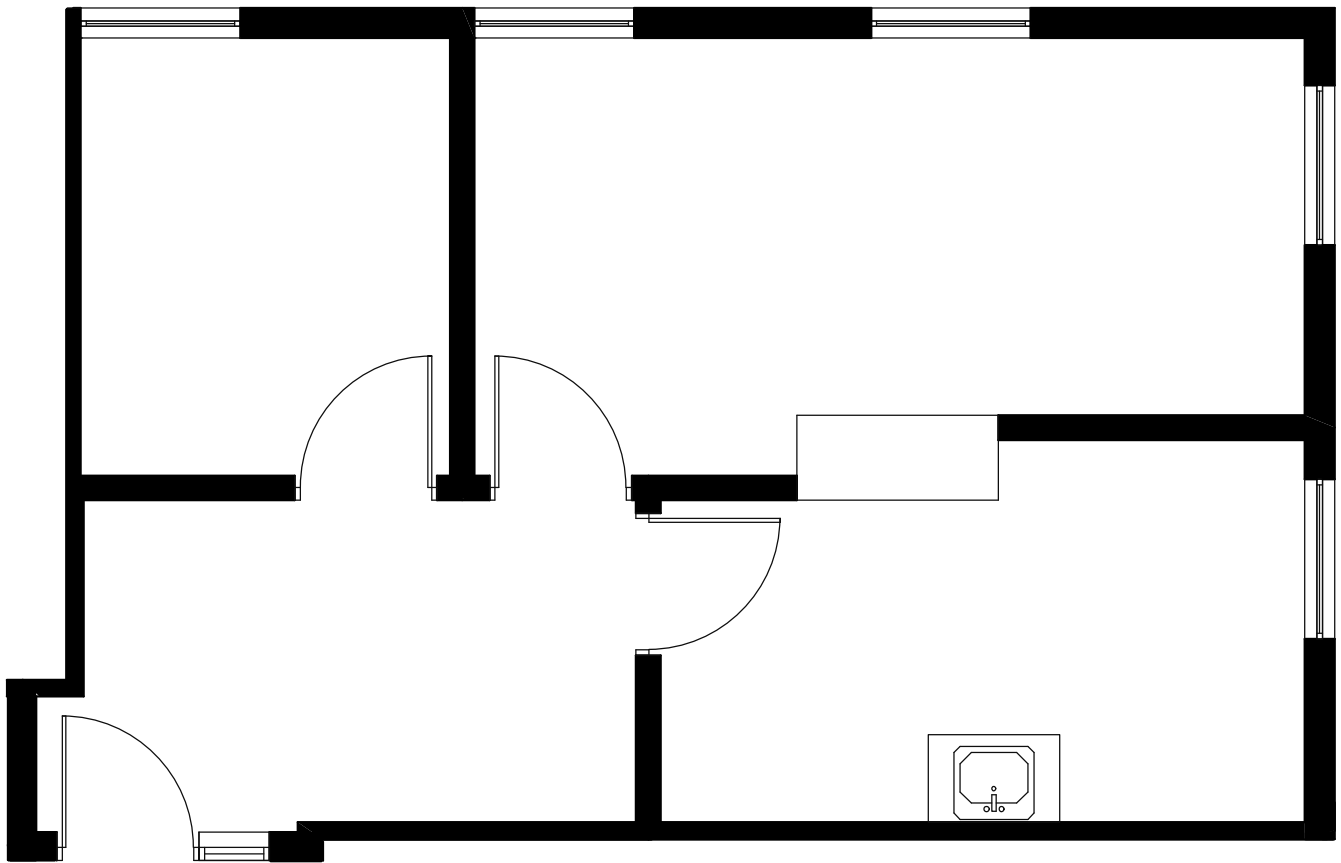

750 West Broadway

— Vancouver, BC

692 SQFT

#1415

N →

Peterson

Dimensions, square footage and floor plans are approximate only.
The owner reserves the right to make modifications or changes without notice.