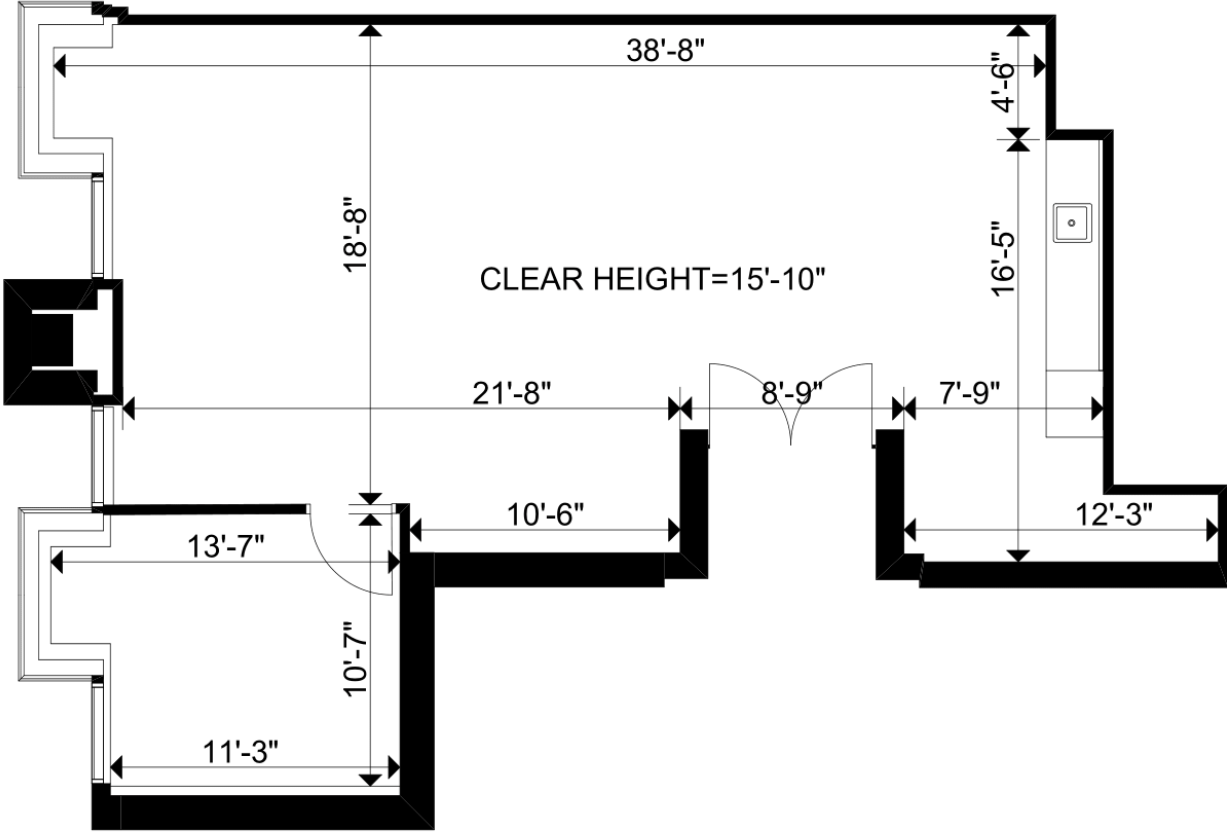

Suite 170

Available Immediately
Suitable for Office

AREA – 930 SF

1
Private
Offices

0
Meeting
Rooms

1
Kitchen

0
Private Washrooms