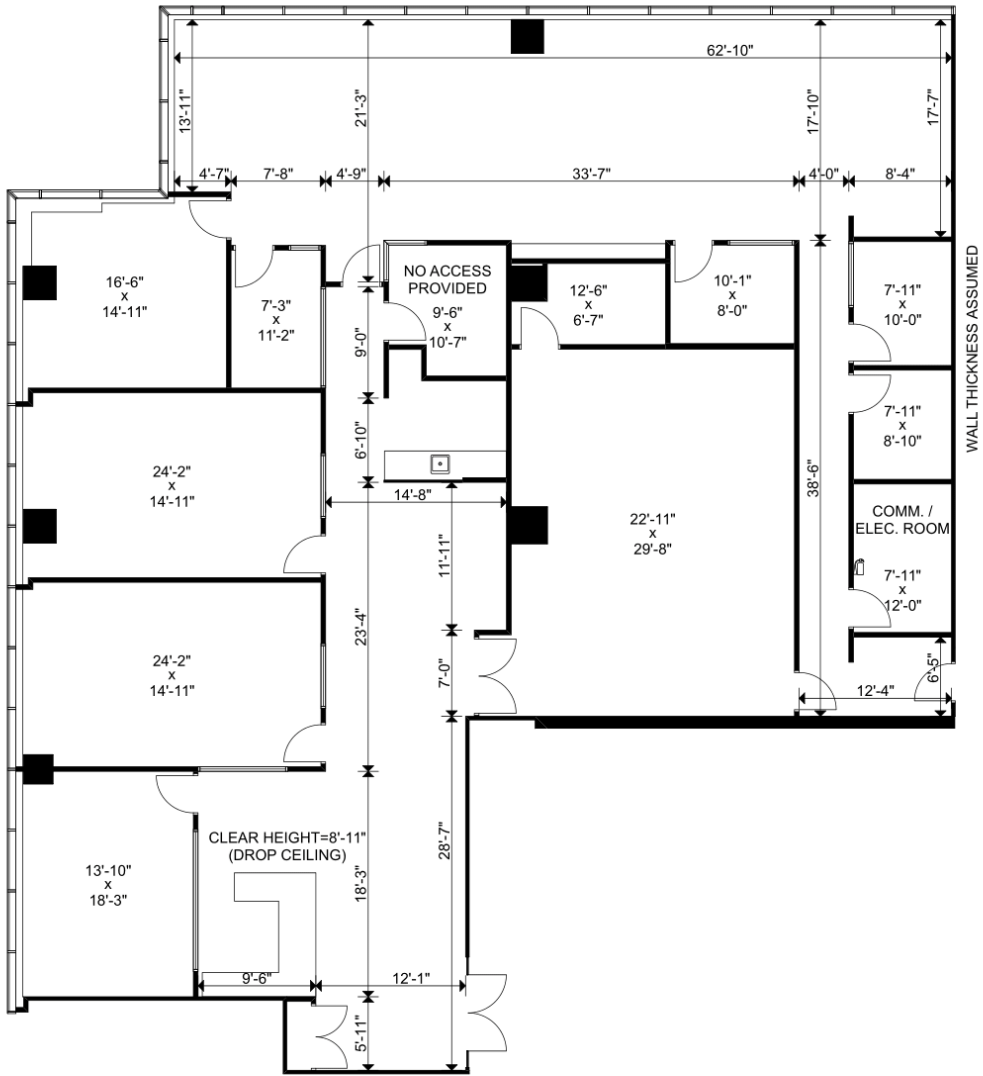

Suite 2100

Available Immediately
Suitable for Office

WALL THICKNESS ASSUMED

AREA – 6,000 SF

0
Private
Offices

8
Meeting
Rooms

1
Kitchen

Shared Common
Washrooms