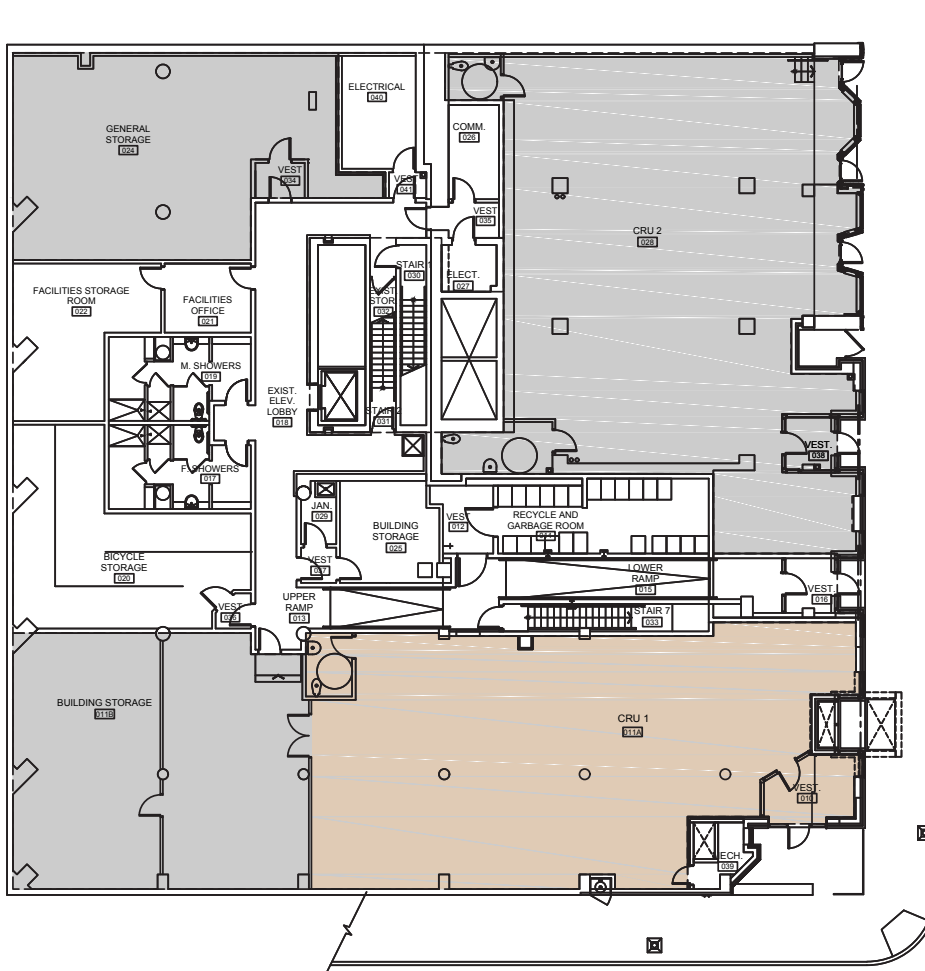

1791 Barrington Street

HALIFAX, NS

Unit CRU1

2,760 SF

Jonathan Hartlen

Director, Leasing & Brokerage
Managing Associate Broker
T 902 482 9201 | M 902 209 9619
jhartlen@compassbroker.com

Darlene Bennett

Leasing Manager
Associate Broker
T 902 702 8580 | M 902 403 5265
dbennett@compassbroker.com