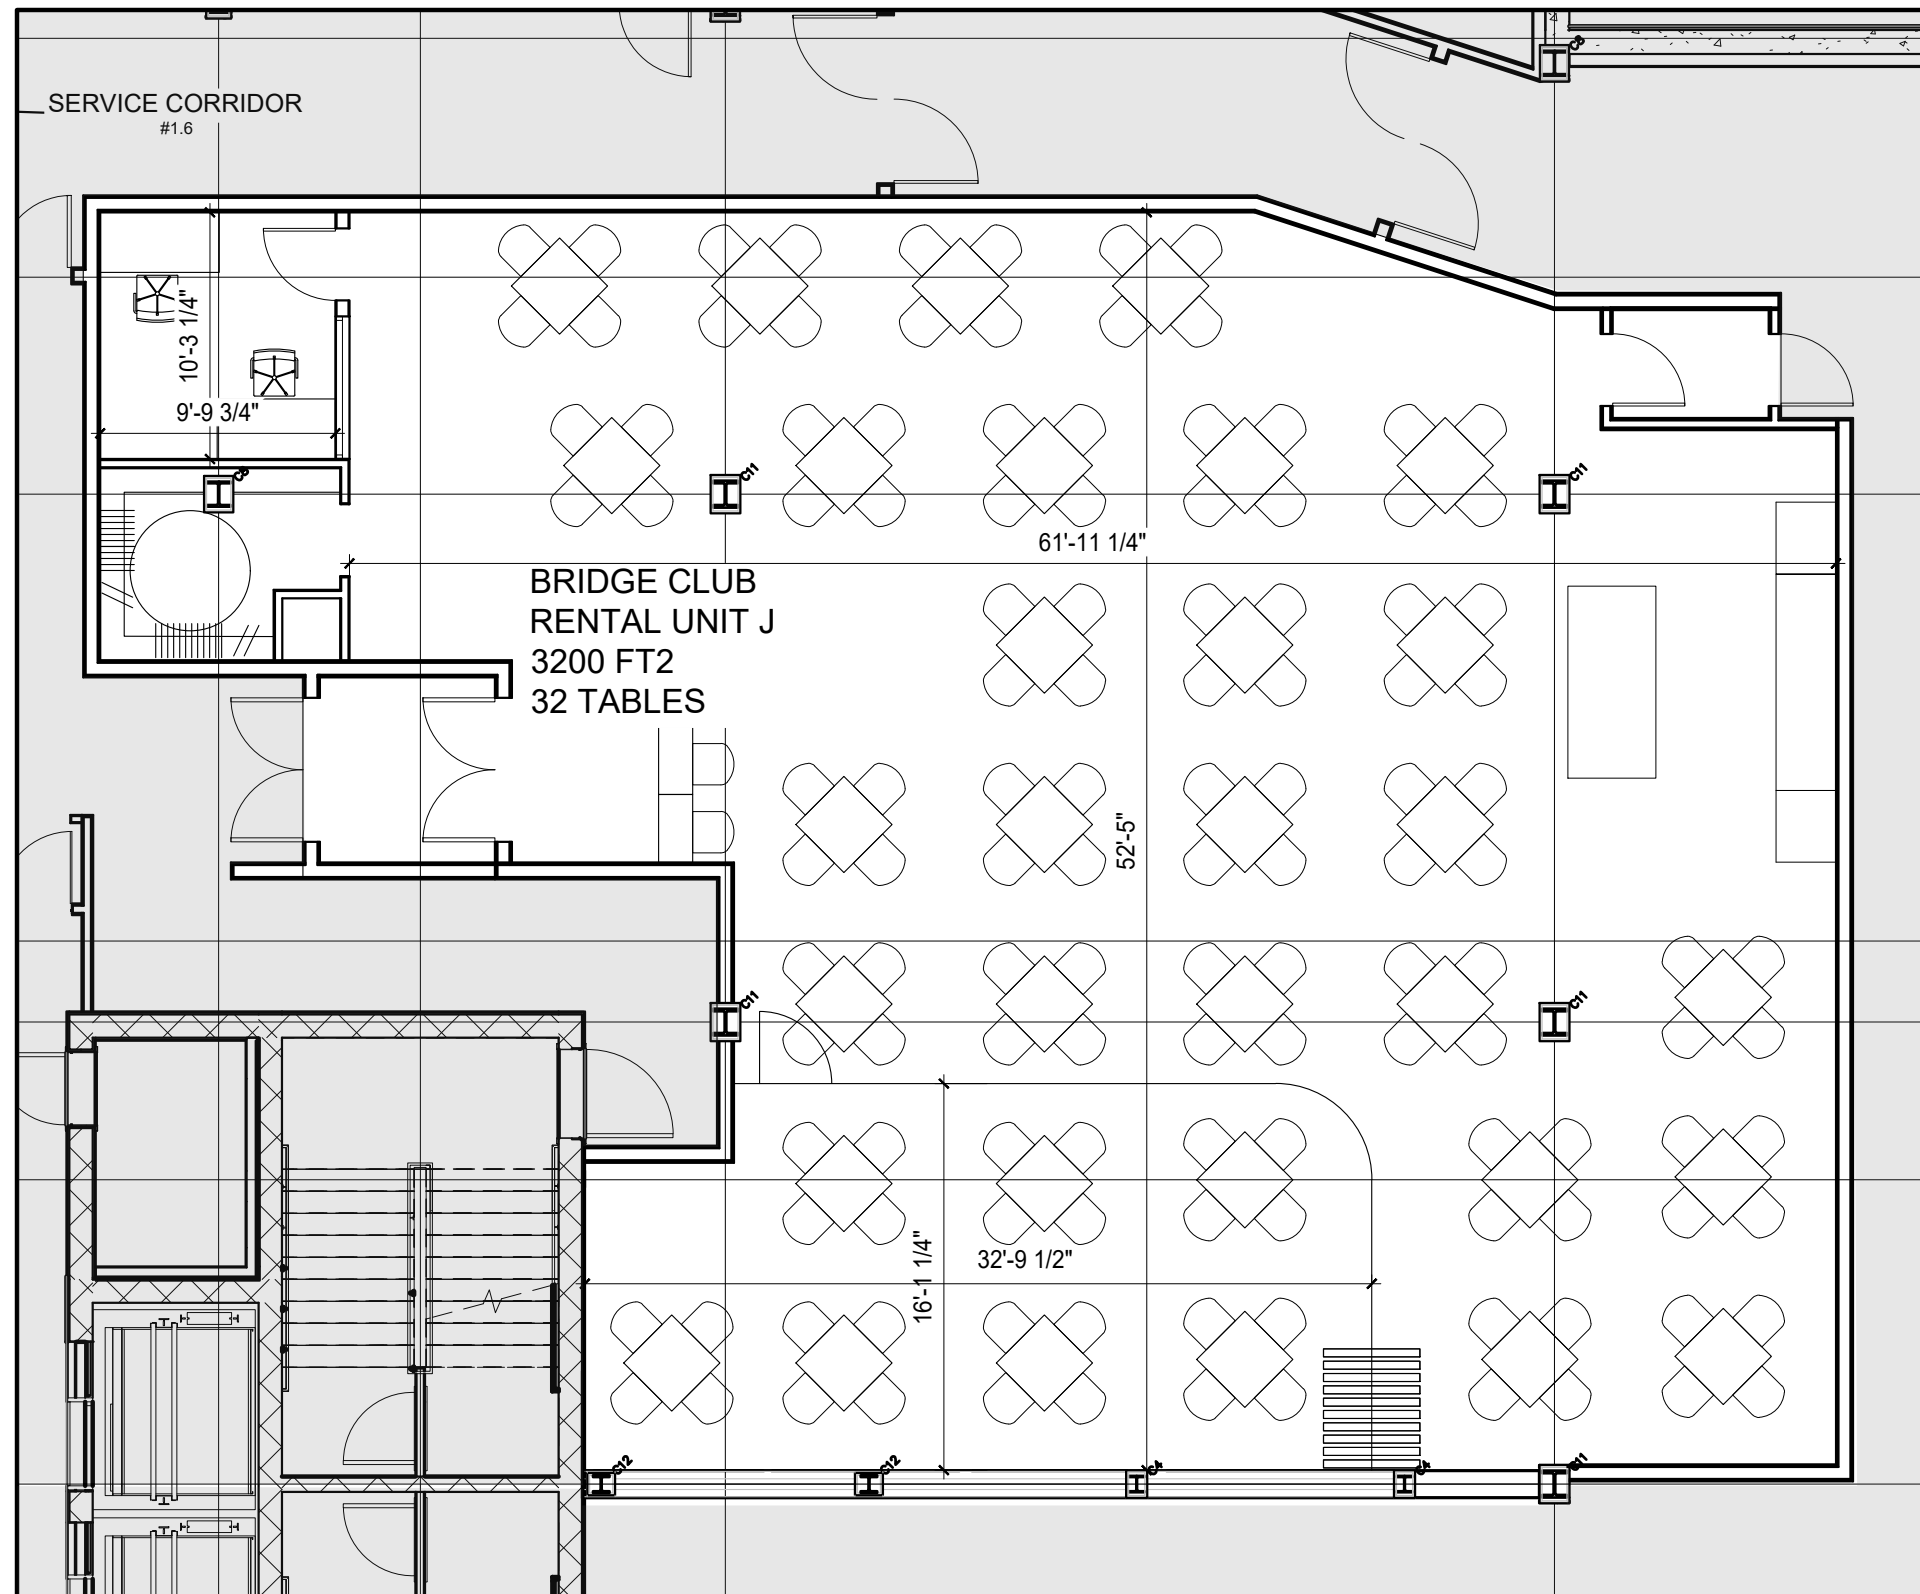

RETAIL G
 SCALE: 1/4" = 1'-0"

RETAIL H
 SCALE: 1/4" = 1'-0"

RETAIL I
 SCALE: 1/4" = 1'-0"

BRIDGE CLUB - RETAIL J
SCALE: 1/8" = 1'-0"

RETAIL K
 SCALE: 1/4" = 1'-0"

RETAIL M
 SCALE: 1/8" = 1'-0"