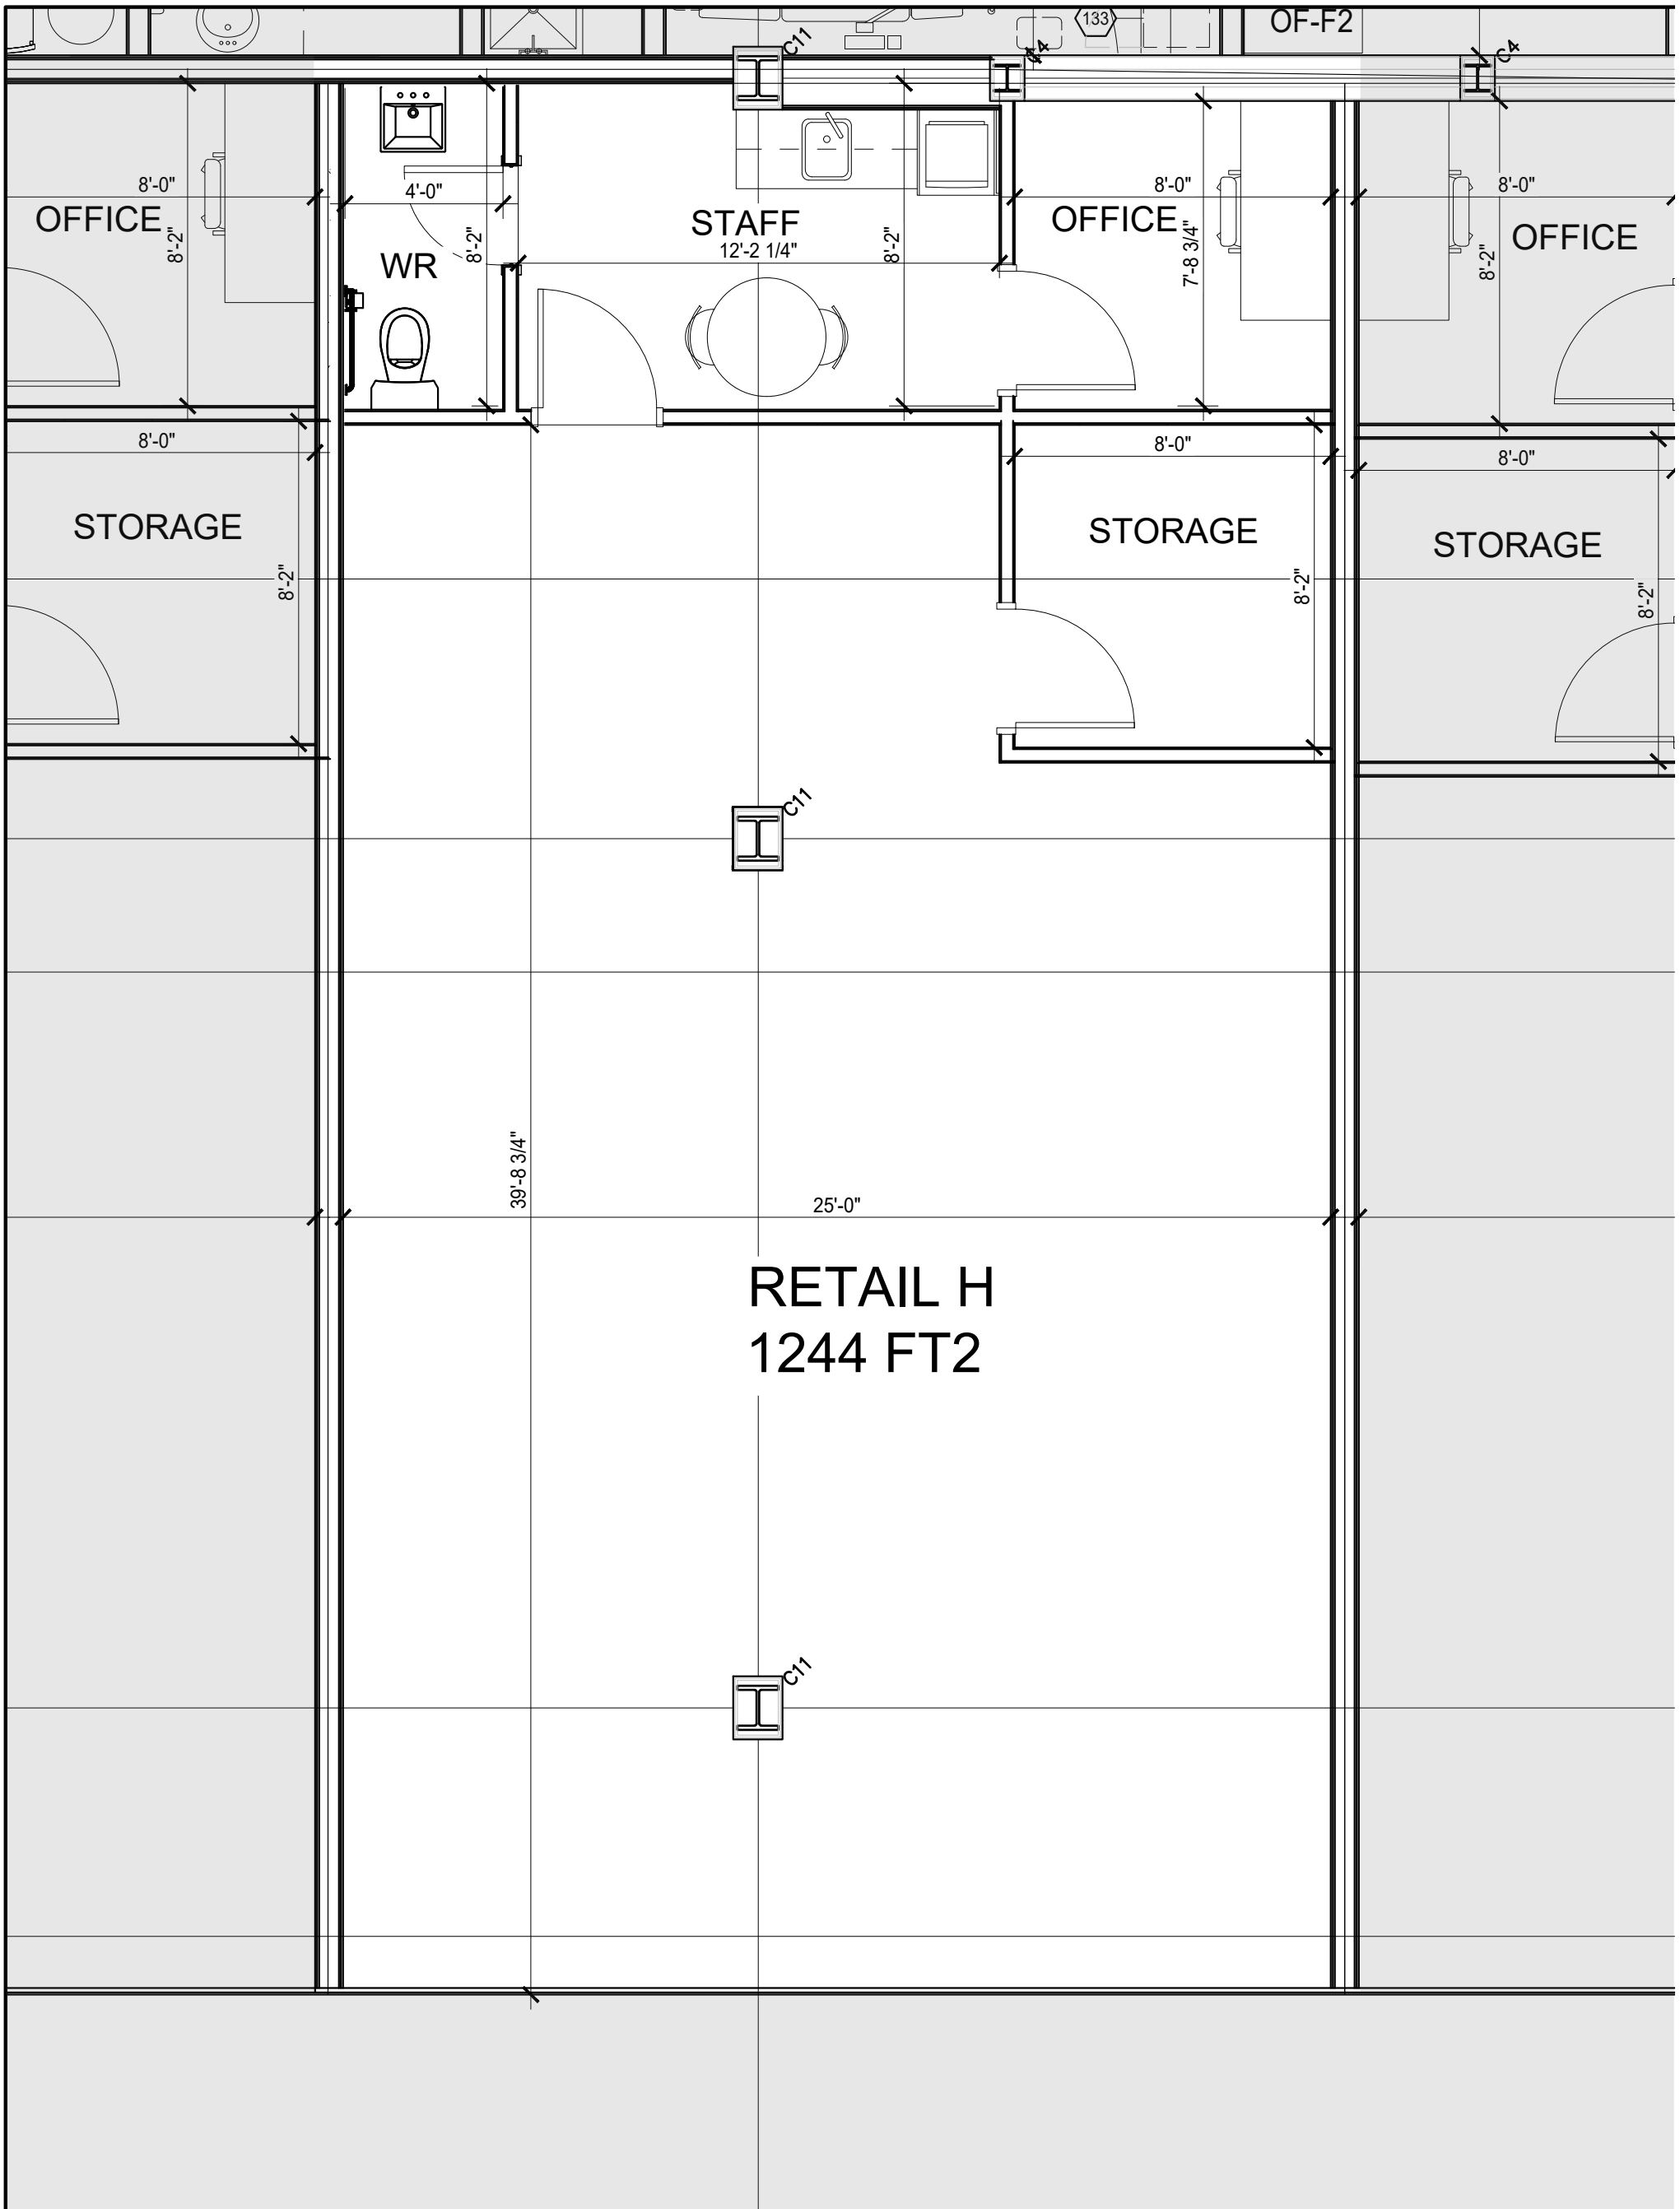

RETAIL G
 SCALE: 1/4" = 1'-0"

RETAIL H
 SCALE: 1/4" = 1'-0"

RETAIL I
 SCALE: 1/4" = 1'-0"

BRIDGE CLUB - RETAIL J
SCALE: 1/8" = 1'-0"

RETAIL K
 SCALE: 1/4" = 1'-0"

RETAIL M
 SCALE: 1/8" = 1'-0"