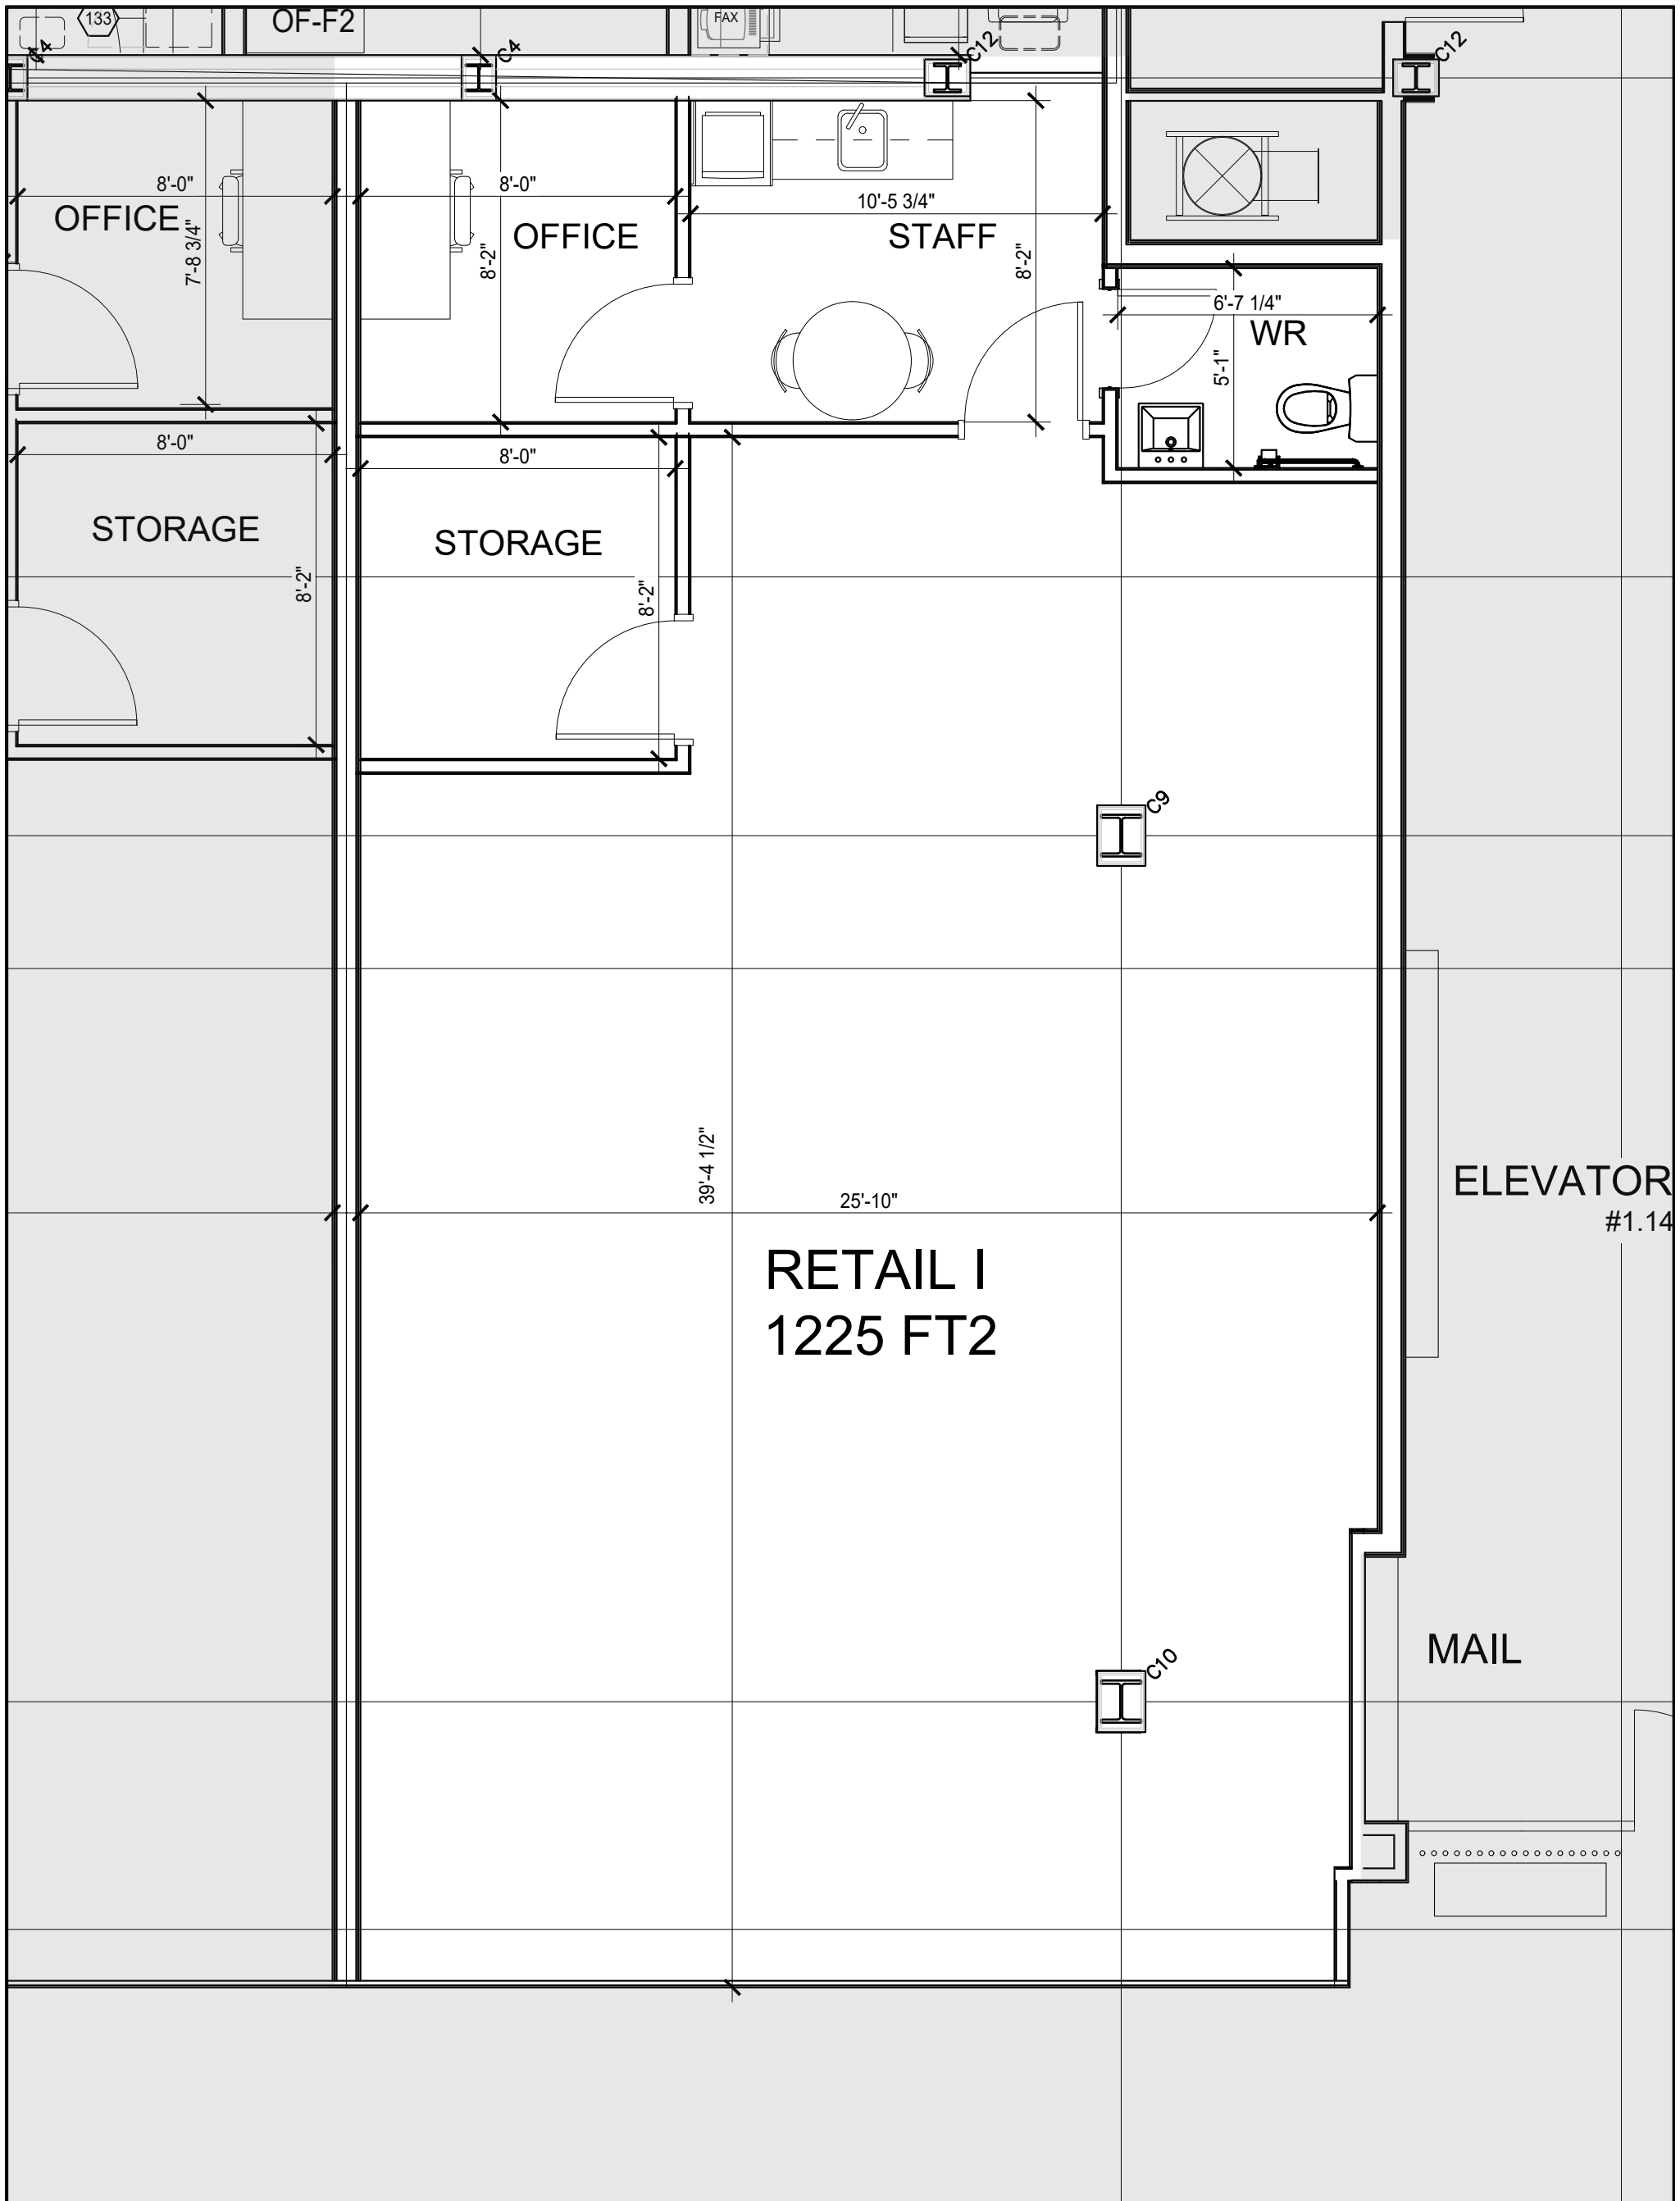

RETAIL G
 SCALE: 1/4" = 1'-0"

RETAIL H
 SCALE: 1/4" = 1'-0"

RETAIL I
 SCALE: 1/4" = 1'-0"

BRIDGE CLUB - RETAIL J
SCALE: 1/8" = 1'-0"

RETAIL K
 SCALE: 1/4" = 1'-0"

RETAIL M
 SCALE: 1/8" = 1'-0"