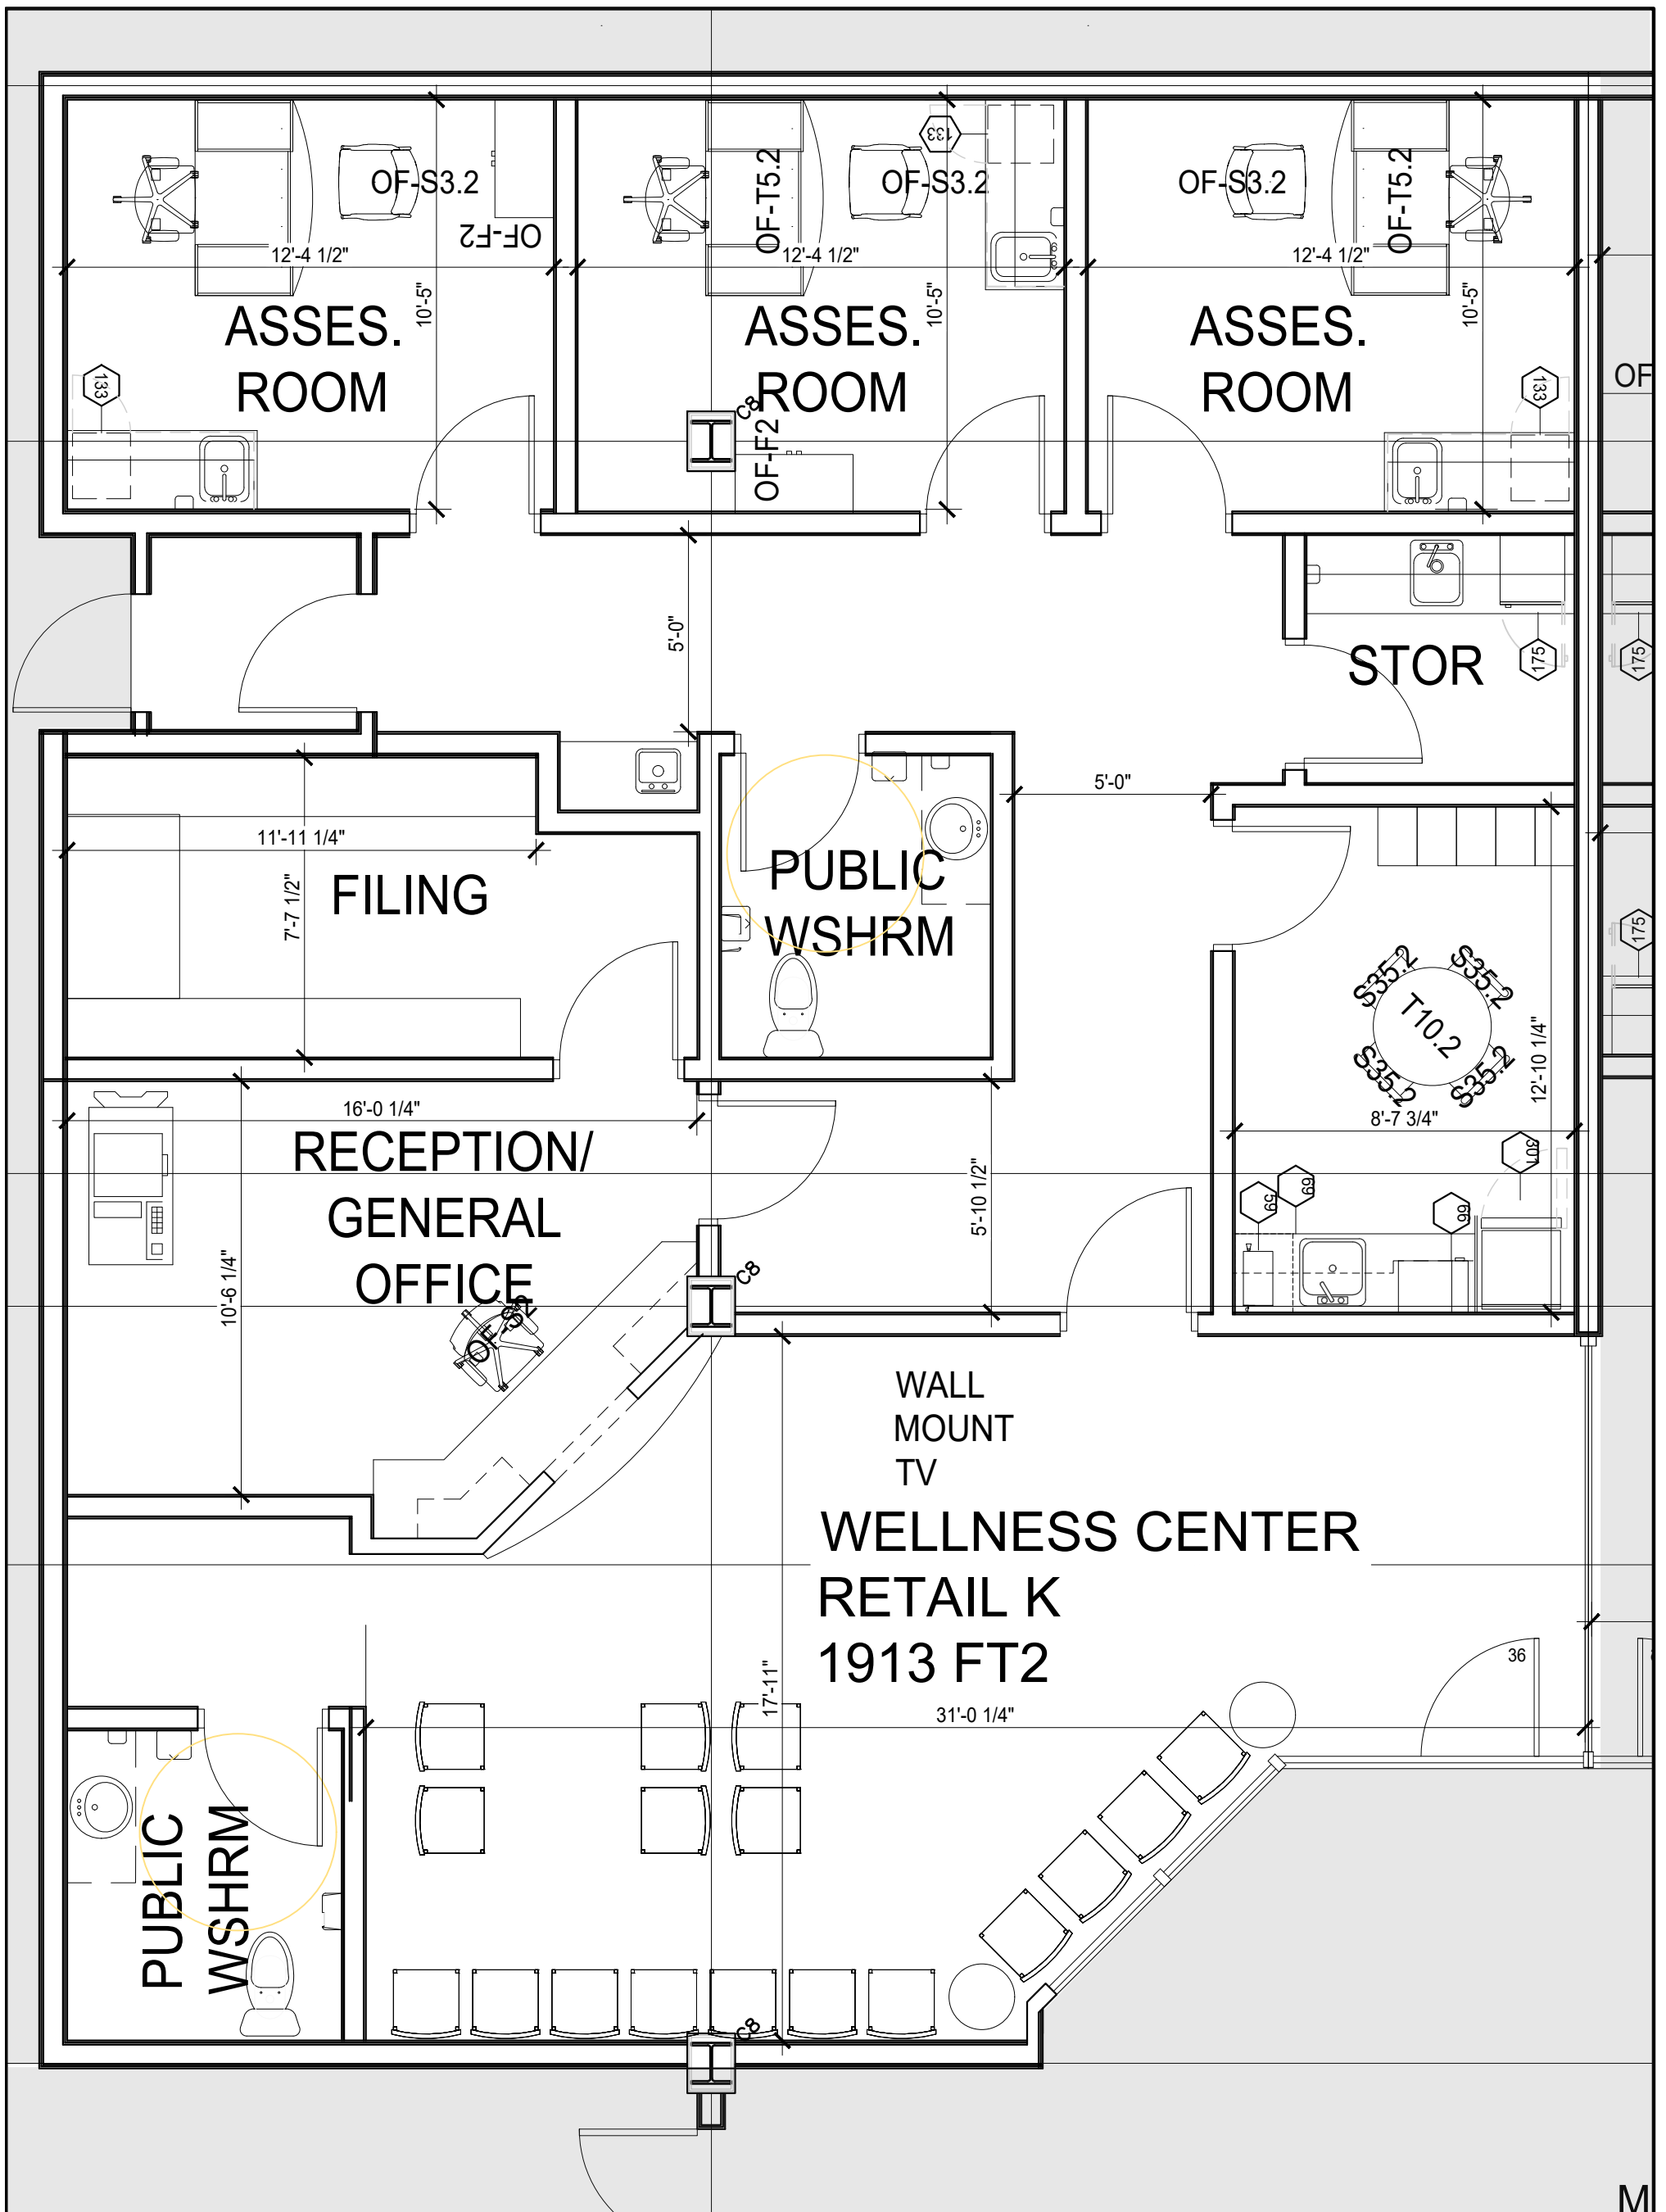

RETAIL G
 SCALE: 1/4" = 1'-0"

RETAIL H
 SCALE: 1/4" = 1'-0"

RETAIL I
 SCALE: 1/4" = 1'-0"

BRIDGE CLUB - RETAIL J
SCALE: 1/8" = 1'-0"

RETAIL K
 SCALE: 1/4" = 1'-0"

RETAIL M
 SCALE: 1/8" = 1'-0"