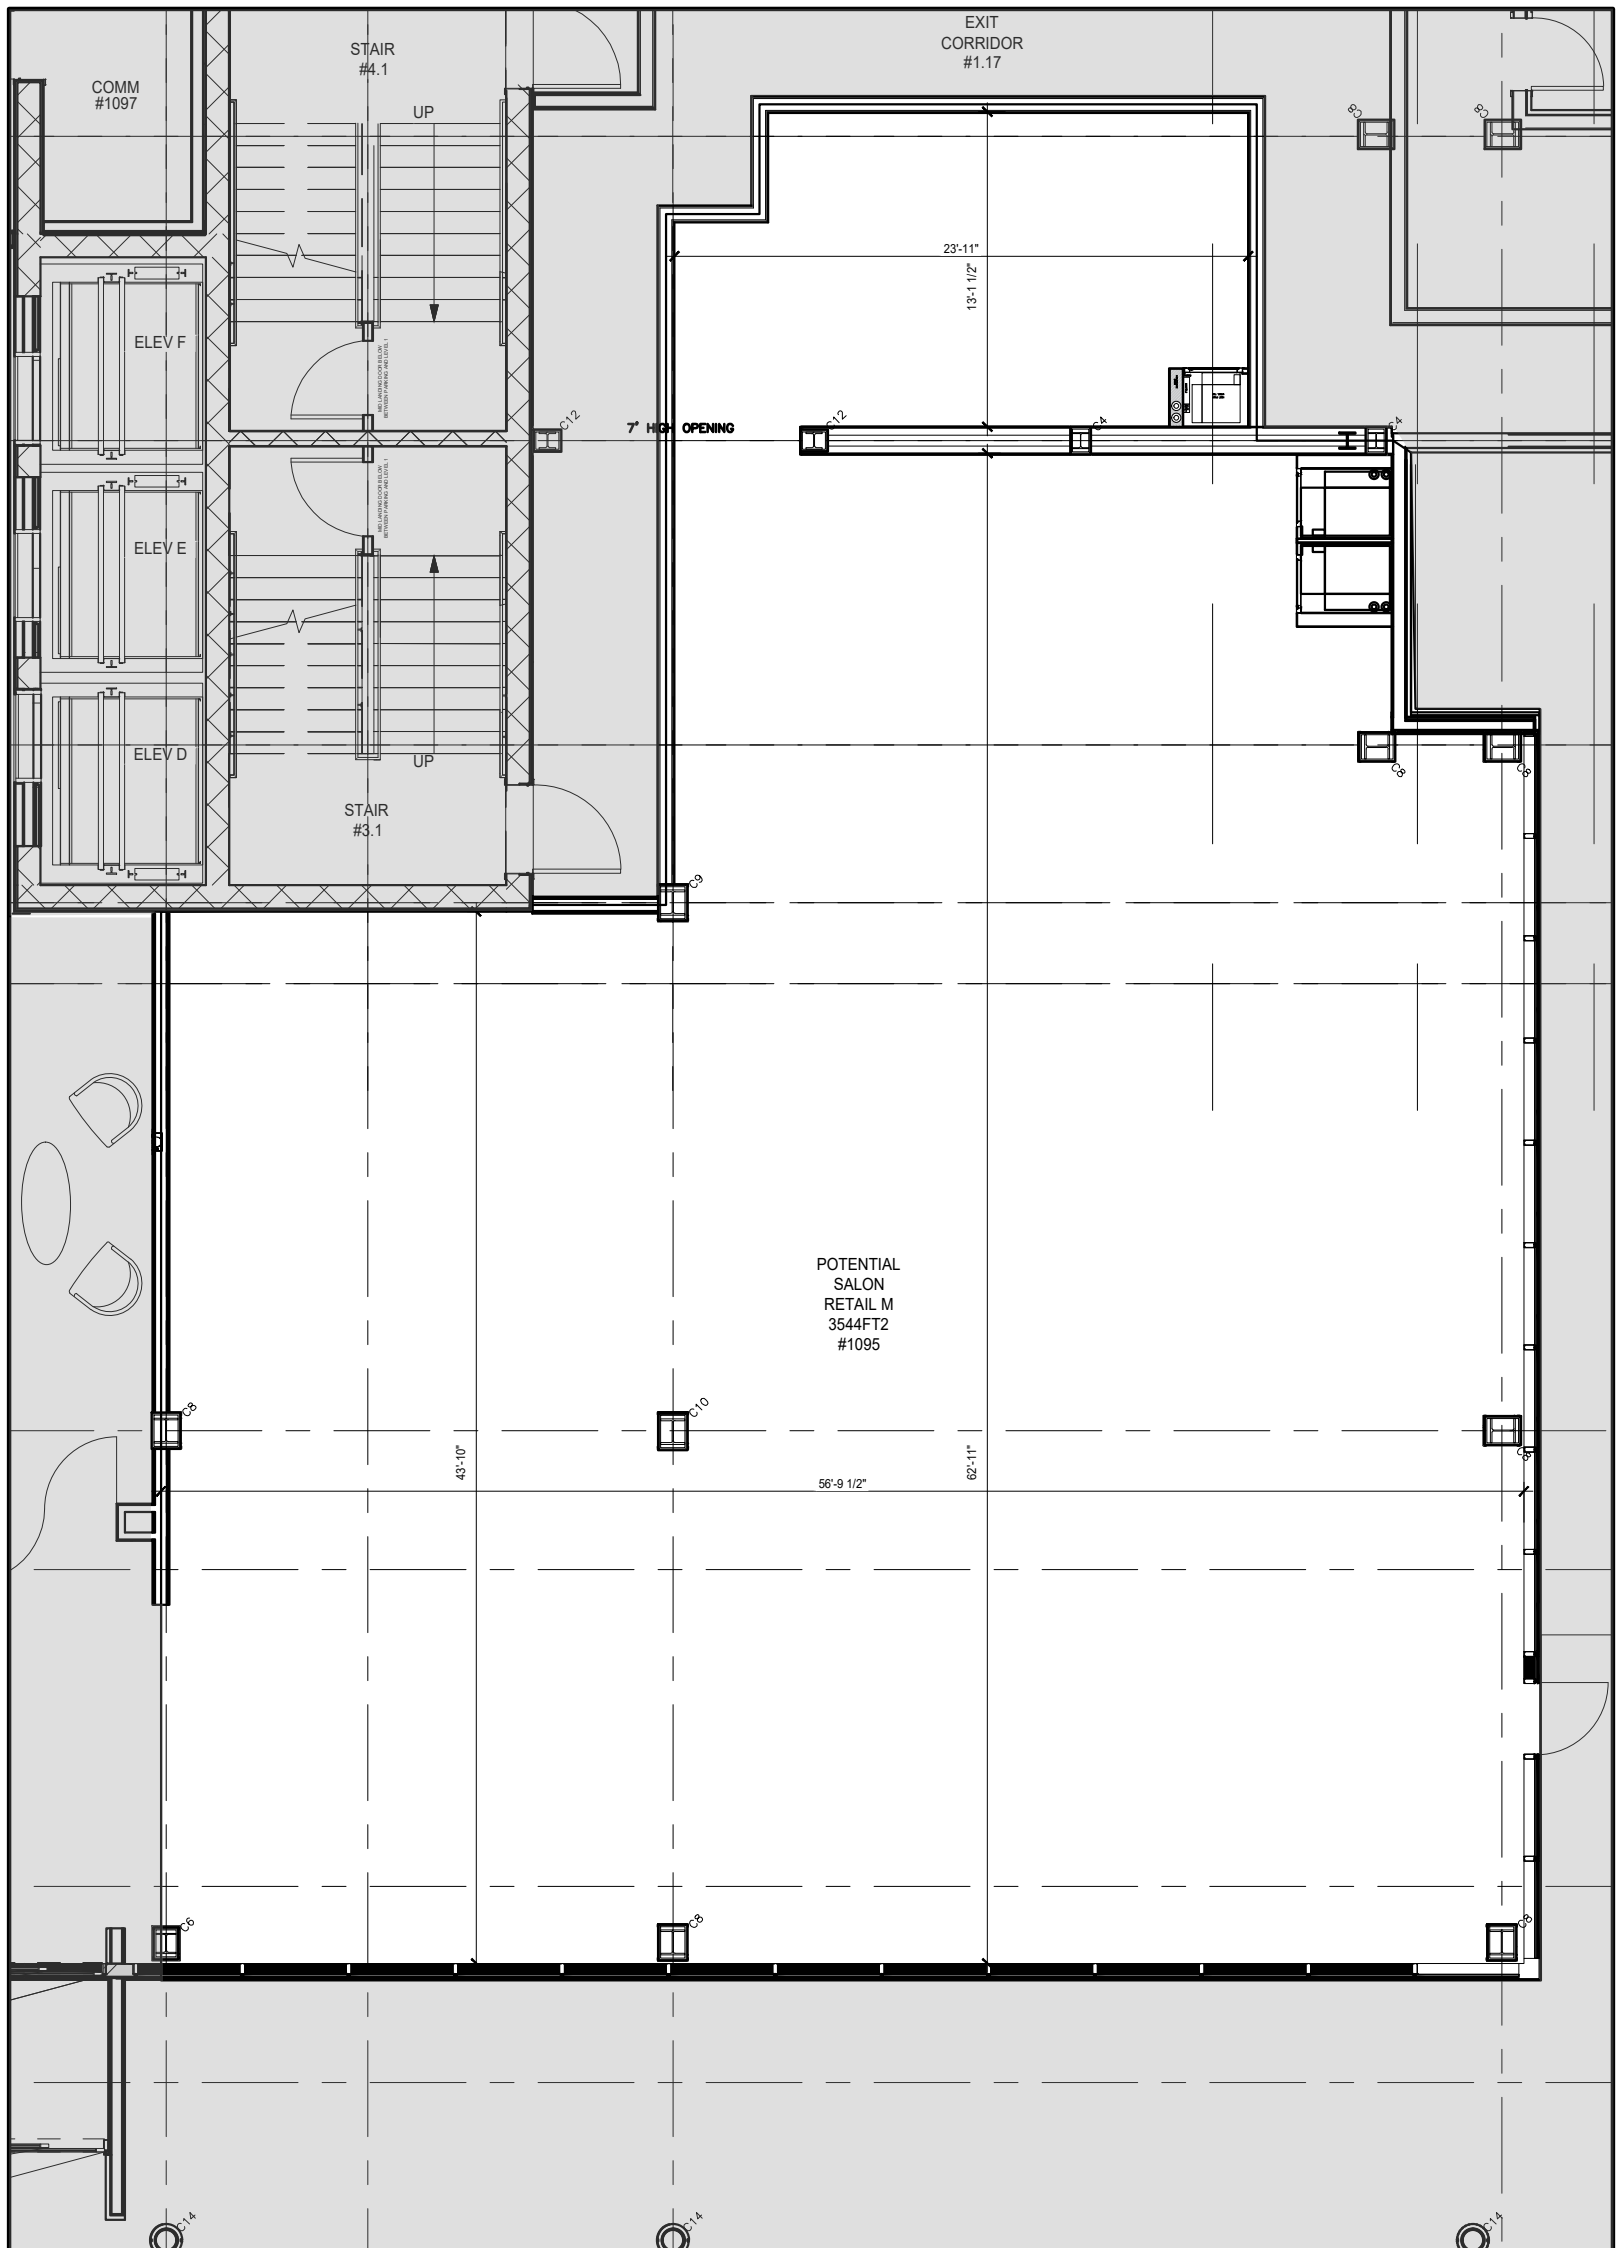

RETAIL G
 SCALE: 1/4" = 1'-0"

RETAIL H
 SCALE: 1/4" = 1'-0"

RETAIL I
 SCALE: 1/4" = 1'-0"

BRIDGE CLUB - RETAIL J
SCALE: 1/8" = 1'-0"

RETAIL K
 SCALE: 1/4" = 1'-0"

RETAIL M
 SCALE: 1/8" = 1'-0"