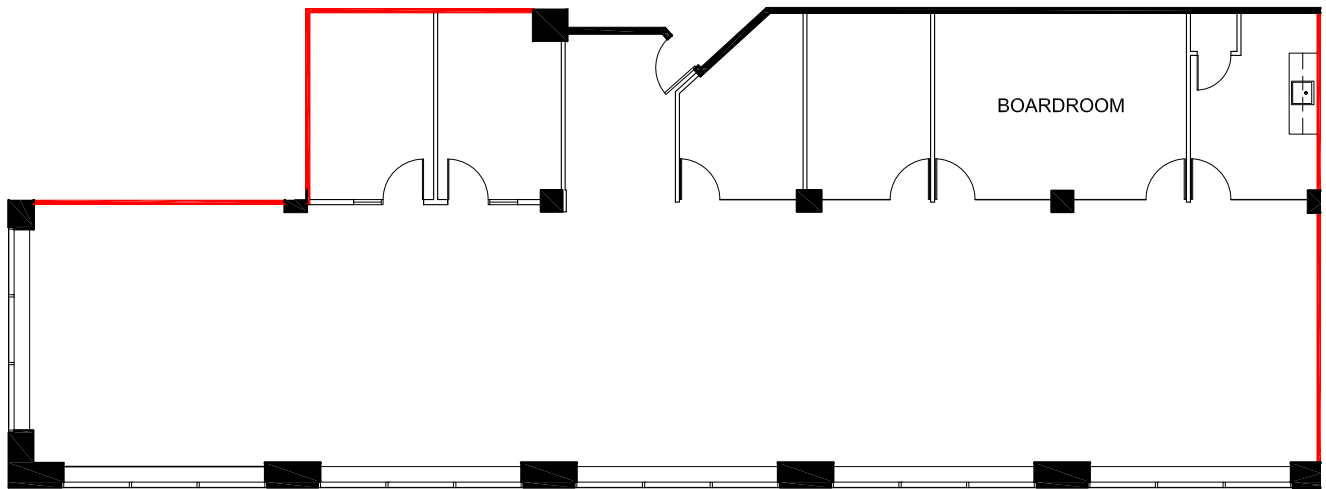

KEY PLAN

— DEMISING WALL

## SUITE 250

RENTABLE AREA = 3,510 SF

ABOVE INFORMATION ESTABLISHED ACCORDING  
TO ANSI / BOMA Z65.1 1996

September 17, 2021

© 2021 Space Database Inc. All Rights Reserved

40 University Avenue  
Toronto, Ontario  
Suite 250