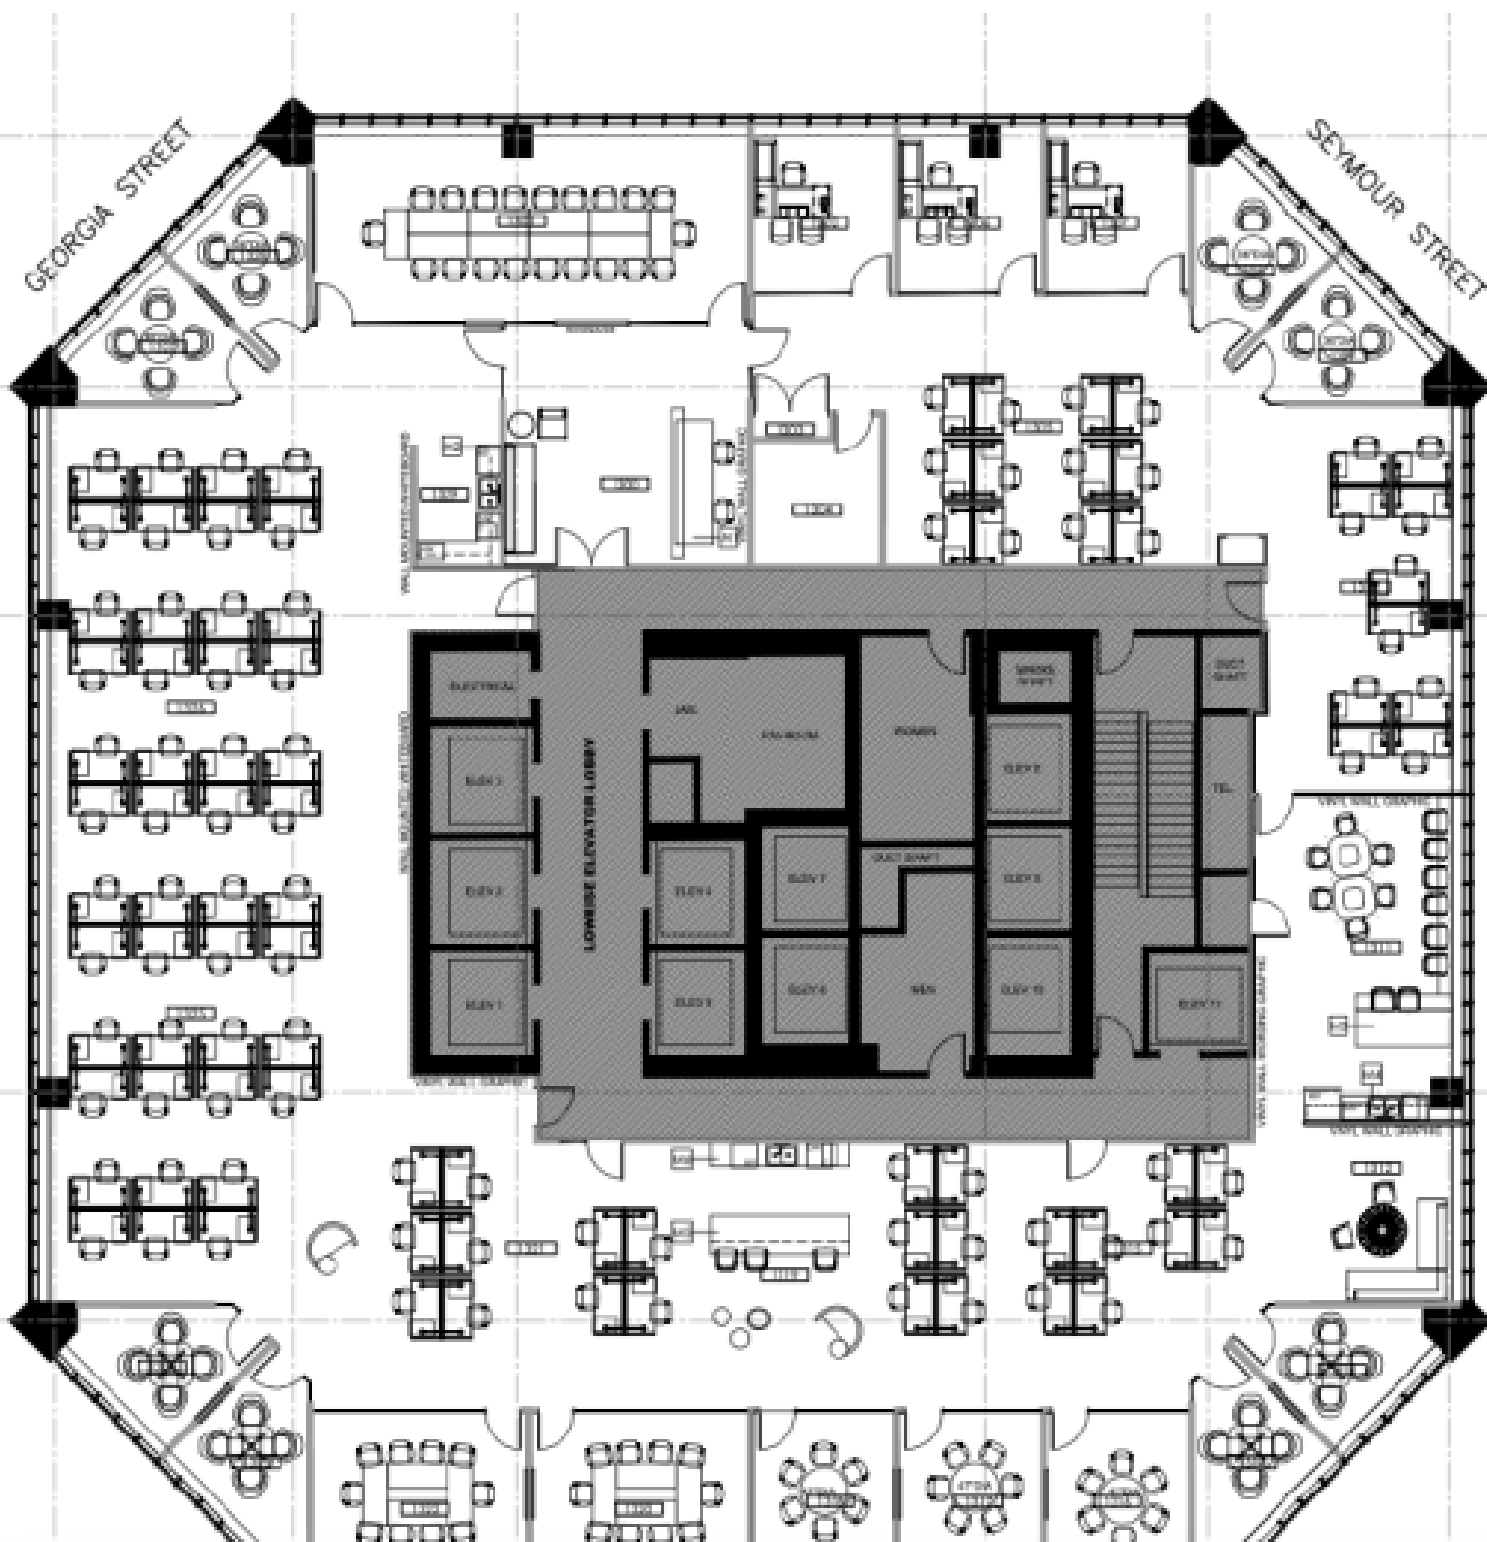

650 West Georgia Vancouver, B.C.

Suite 1300 - 11,858 sq.ft

All the information contained herein is subject to change or withdrawal without prior notice.
GWL Realty Advisors Inc.