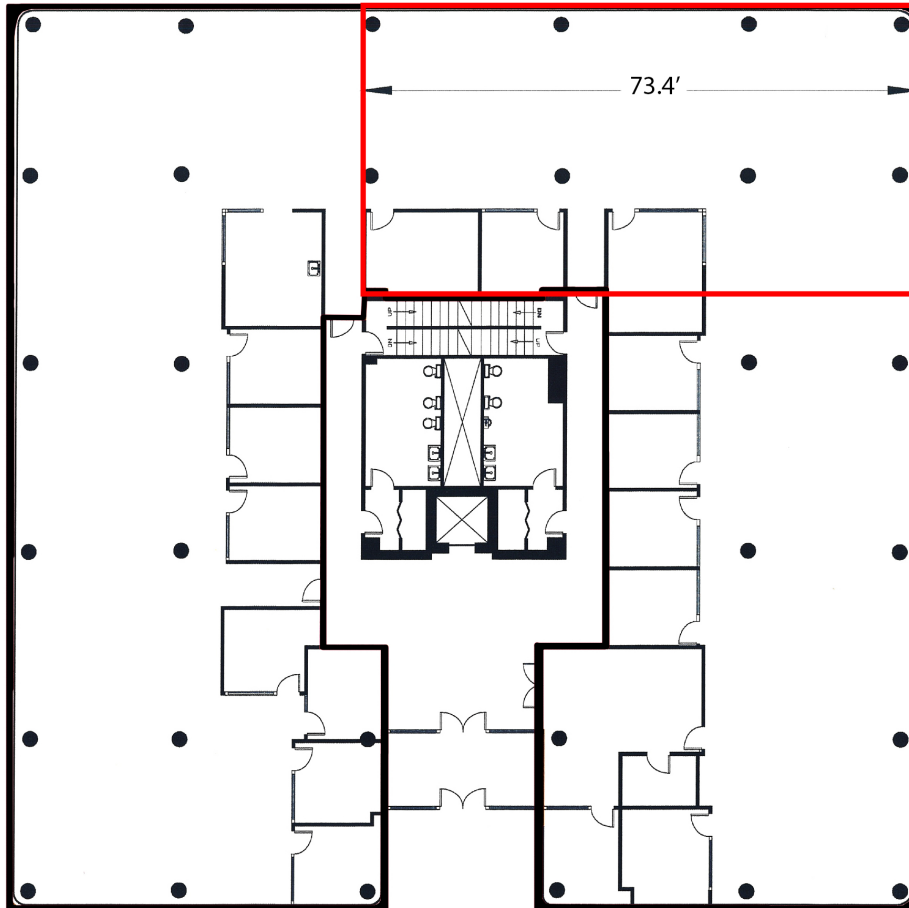

3 Spectacle Lake Drive

DARTMOUTH, NS

Suite GR03

3,000 SF

Jonathan Hartlen, SIOR

Director, Leasing & Brokerage
Managing Associate Broker
T 902 482 9201 | M 902 209 9619
jhartlen@compassbroker.com

Darlene Bennett