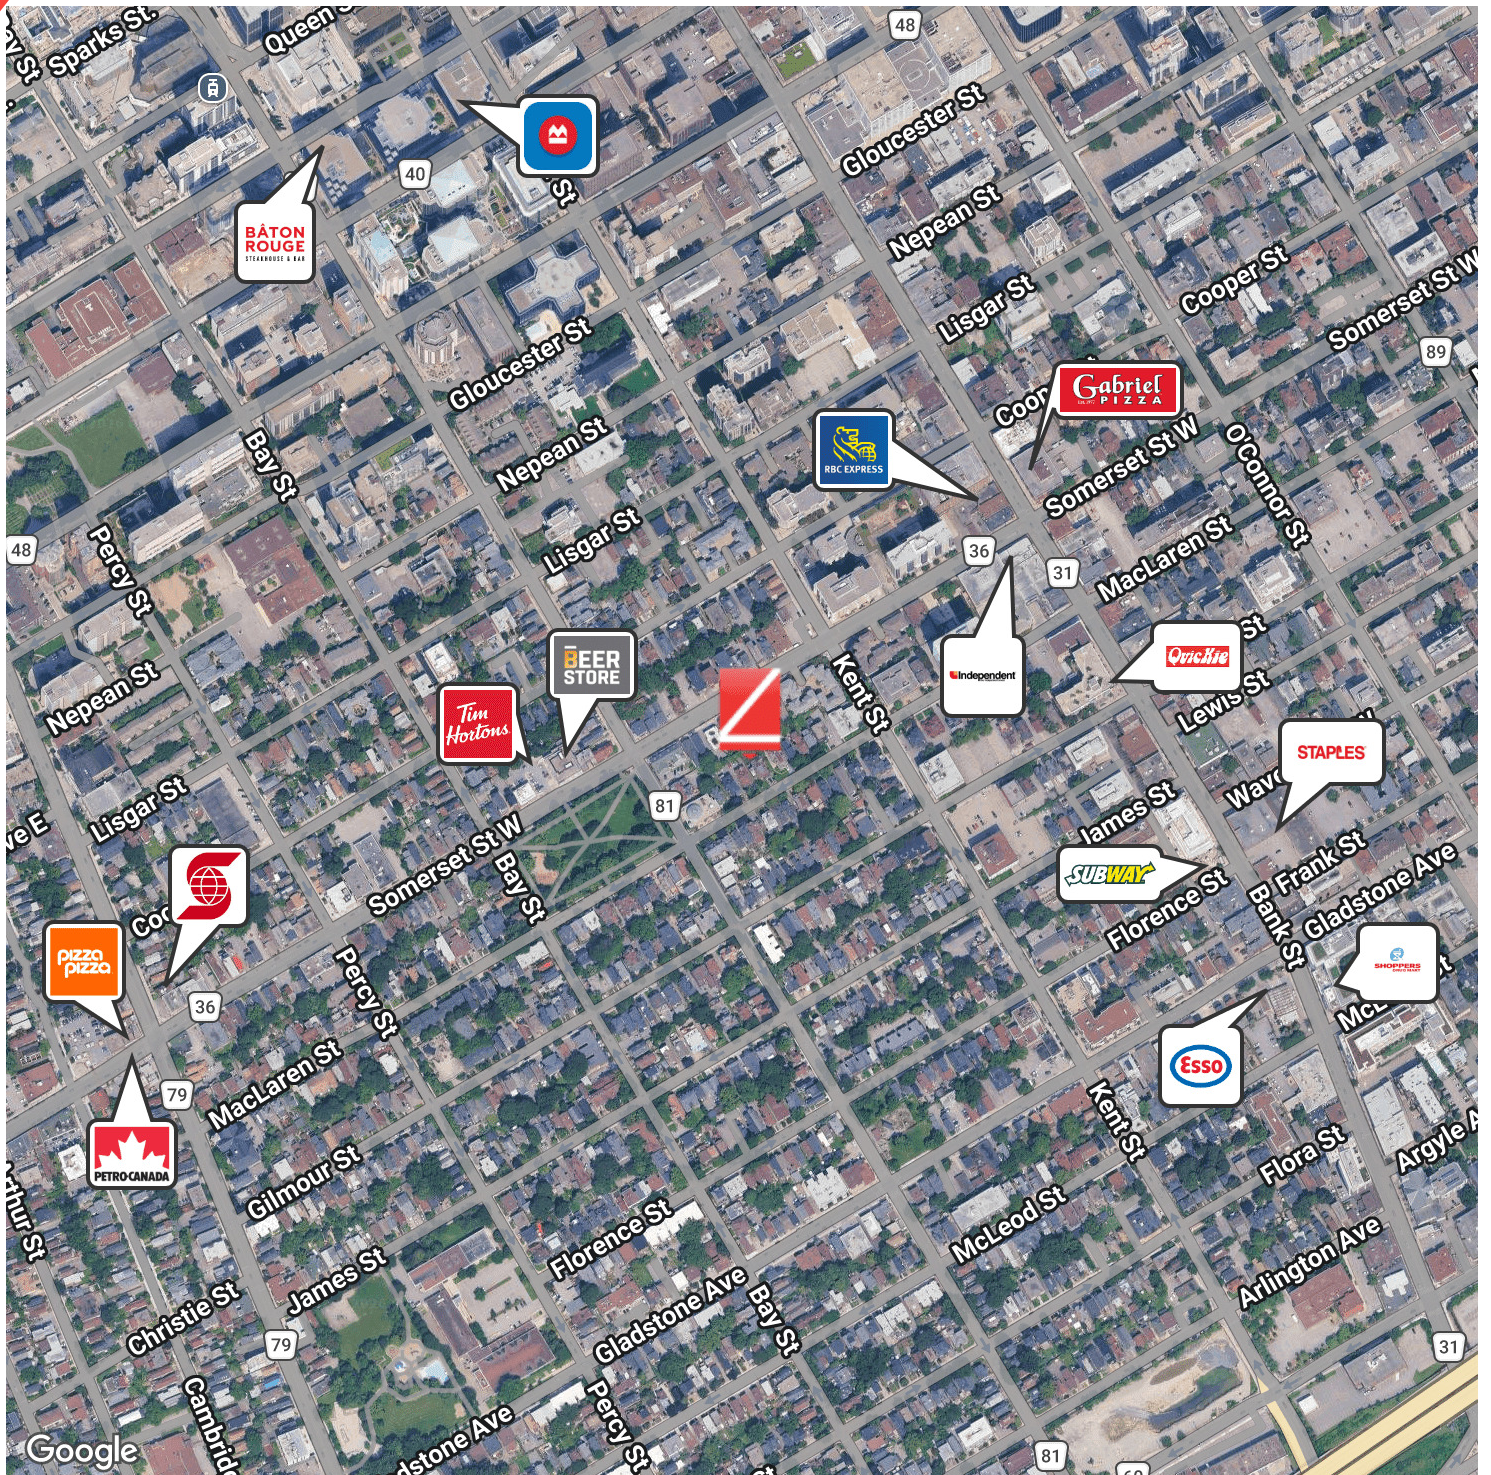

470 SOMERSET STREET WEST OTTAWA, ON K1R 5J8

Retailer Map

JOHN ZINATI

+1(613)880.4106

john@zinatirealty.com

92 CENTREPOINTE DRIVE • OTTAWA, ON K2G 6B1 • 613.853.4106 • ZINATIREALTY.COM

ZINATI
REALTY
COMMERCIAL BROKERAGE