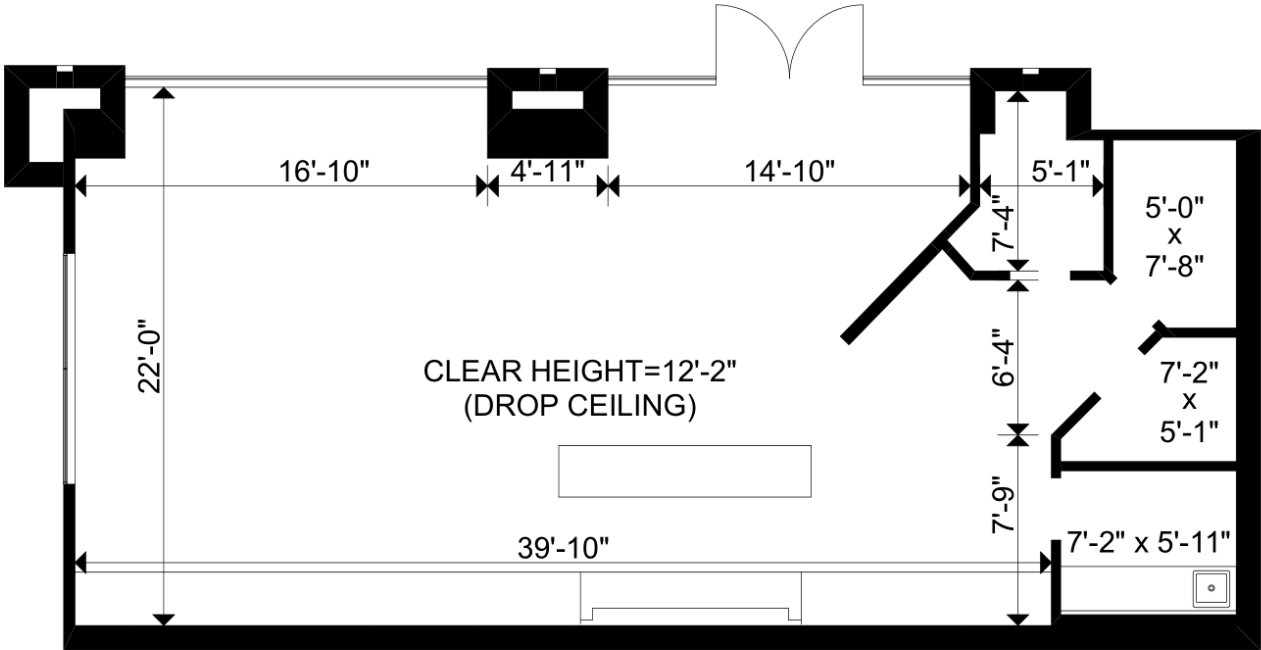

Suite 132

Available Immediately
Suitable for Office or Retail

AREA – 1,024 SF

0
Private
Offices

0
Meeting
Rooms

1
Kitchen

0
Private Washrooms