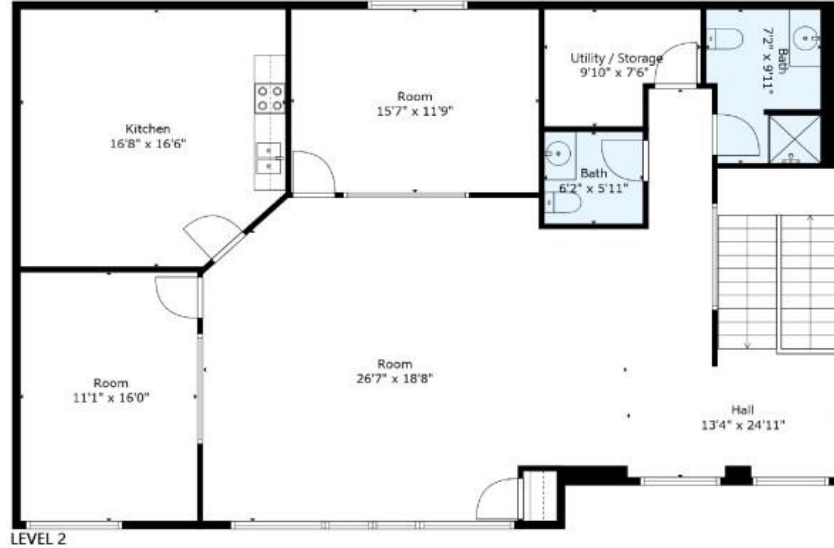

117 – 6951 72 Street, Delta BC

Fully Improved Office Space

Office Size: 3,350 SF

Separate HVAC System

Large Windows

Ample of Parking

5 Bathrooms & 2 Kitchenettes

For Lease

Base Rent: \$ 19.00 per SF

Additional Rent: \$ 6.50 per SF

Gross Rent: \$ 25.50 per SF

Unit # # 117
Main Floor Size 1,600 SF
Second Floor Size 1,750 SF
Total Size 3,350 SF

E&O Insured. Sizes and dimensions are approximate, actual may vary. This floorplan is not suitable for architectural/construction. Total SQFT calculated to gross unit area. All details, sizes & placements should be considered as approximate within +/- 3% tolerance.