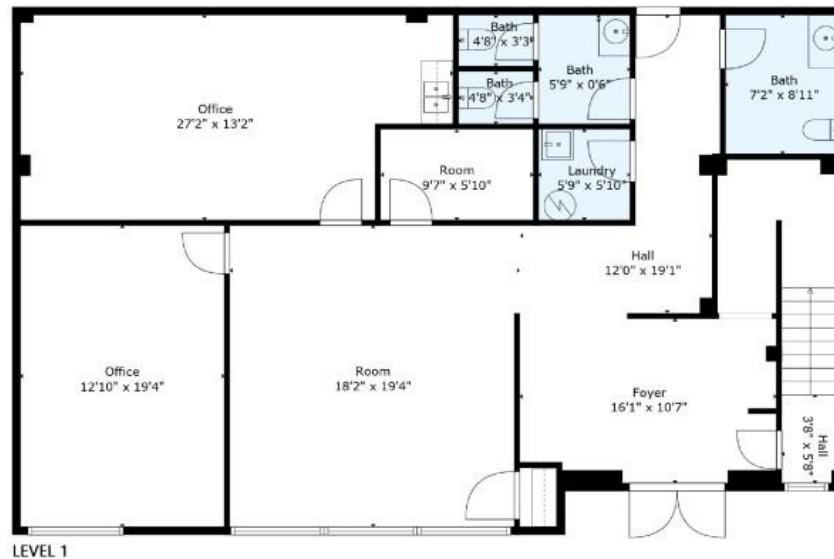

117 – 6951 72 Street, Delta BC

Fully Improved Office Space

Office Size: 3,350 SF

Separate HVAC System

Large Windows

Ample of Parking

5 Bathrooms & 2 Kitchenettes

For Lease

Base Rent: \$ 19.00 per SF

Additional Rent: \$ 6.50 per SF

Gross Rent: \$ 25.50 per SF

Unit # # 117
Main Floor Size 1,600 SF
Second Floor Size 1,750 SF
Total Size 3,350 SF

E&O Insured. Sizes and dimensions are approximate, actual may vary. This floorplan is not suitable for architectural/construction. Total SQFT calculated to gross unit area. All details, sizes & placements should be considered as approximate within +/- 3% tolerance.