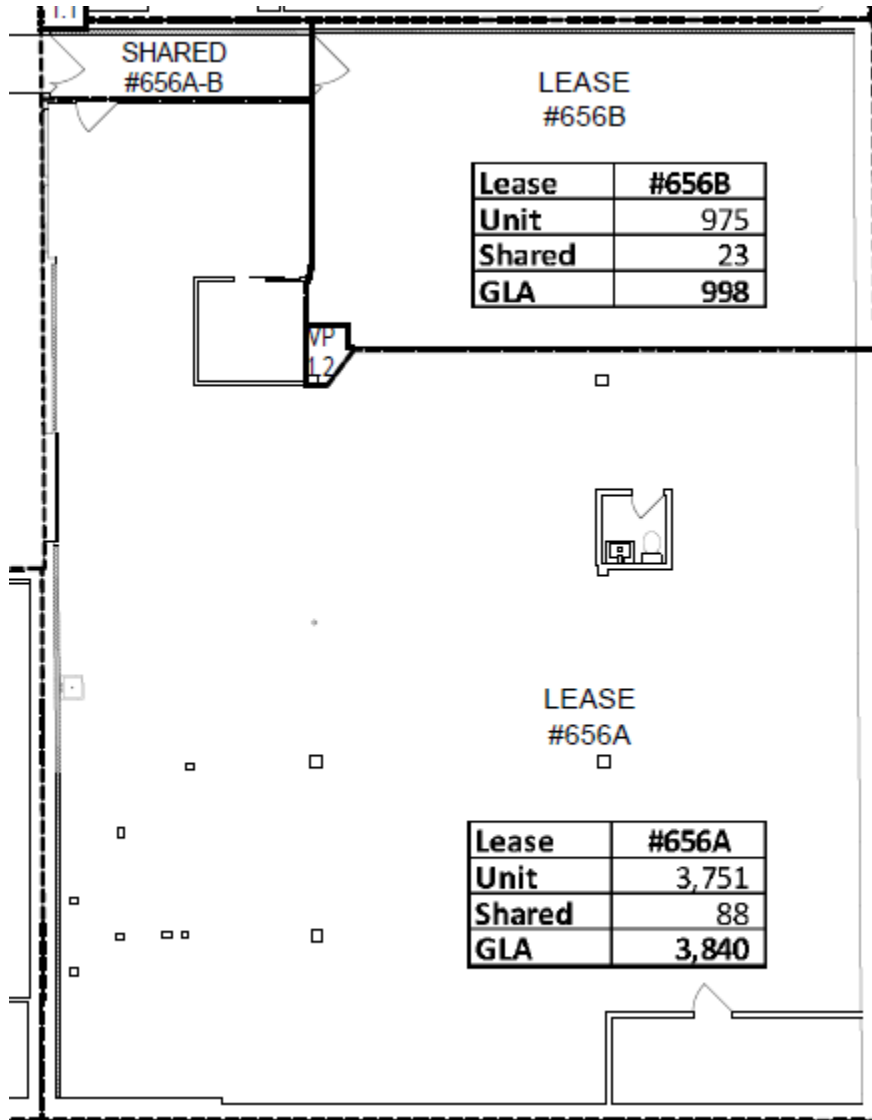

656A DISCOVERY STREET

Unit 3,751 Square Feet

Shared 88 Square Feet

Combined 3,840 Square Feet

DOUGLAS STREET ABOVE

DISCOVERY STREET ABOVE