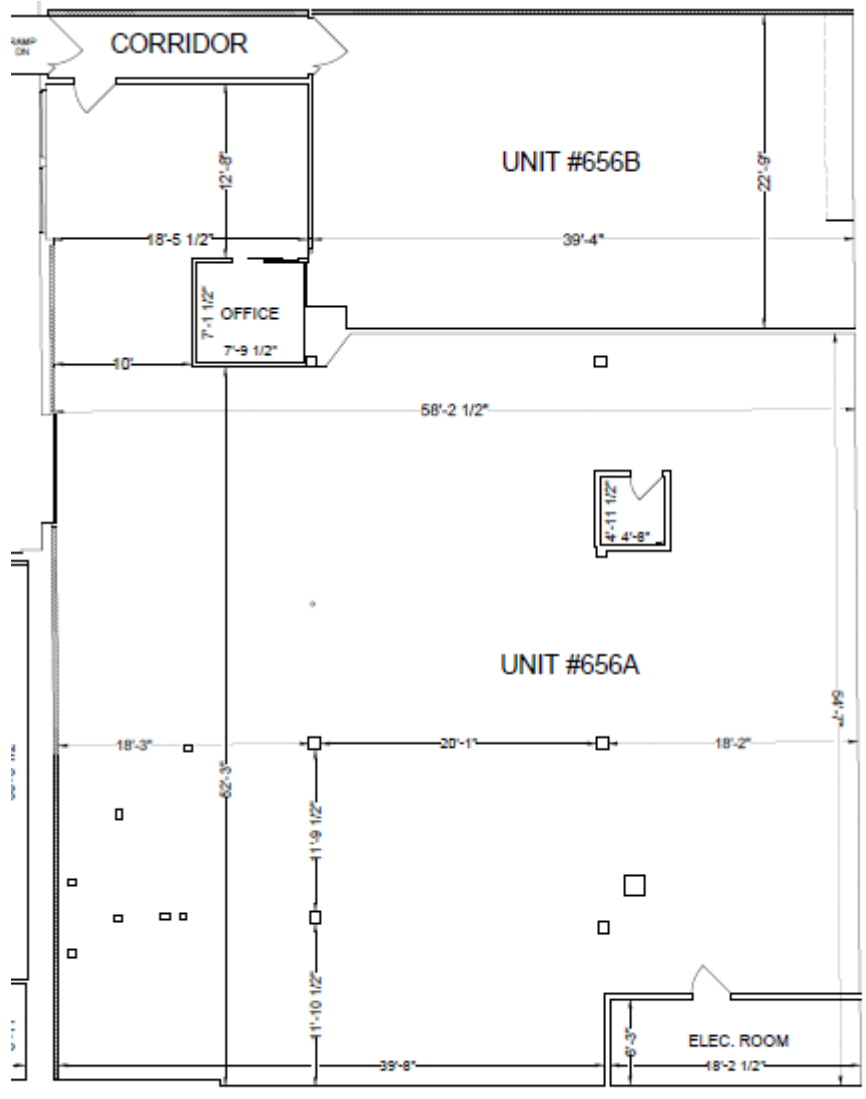

656A DISCOVERY STREET

Unit 3,751 Square Feet

Shared 88 Square Feet

Combined 3,840 Square Feet

DOUGLAS STREET ABOVE

DISCOVERY STREET ABOVE