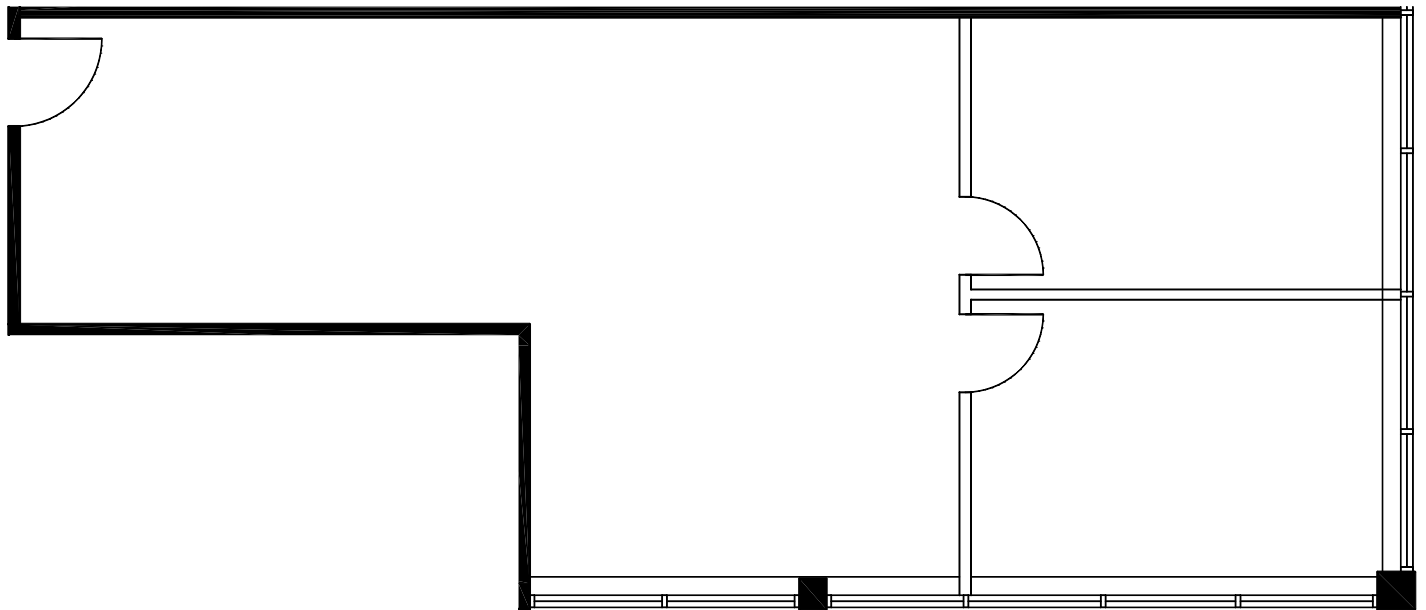

SUITE 209

KEY PLAN

0 5 15 FT.

© 2014 Space Database Inc. All Rights Reserved
