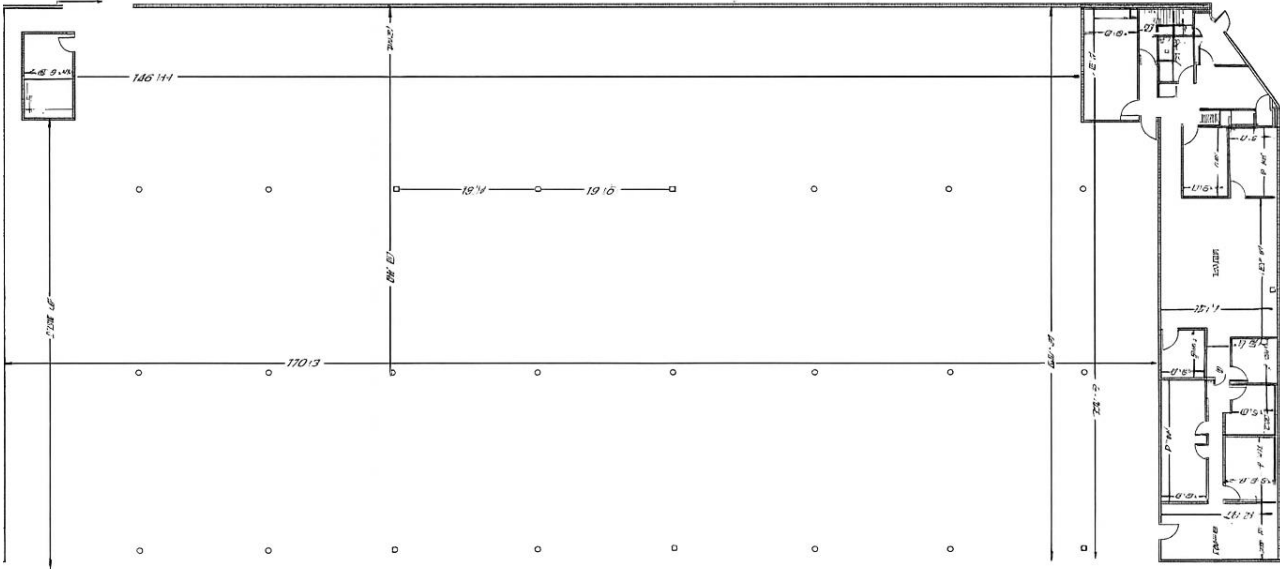

Floor Plan

Available Size:	Rates:	Total Additional Rent:	Availability:
69,000 SF	\$1.00 PSF	\$4.43 PSF	Immediate
Clear Height:	Loading Doors:	Zoning:	Power:
24'	6 TL	M2 / M2S	800 A