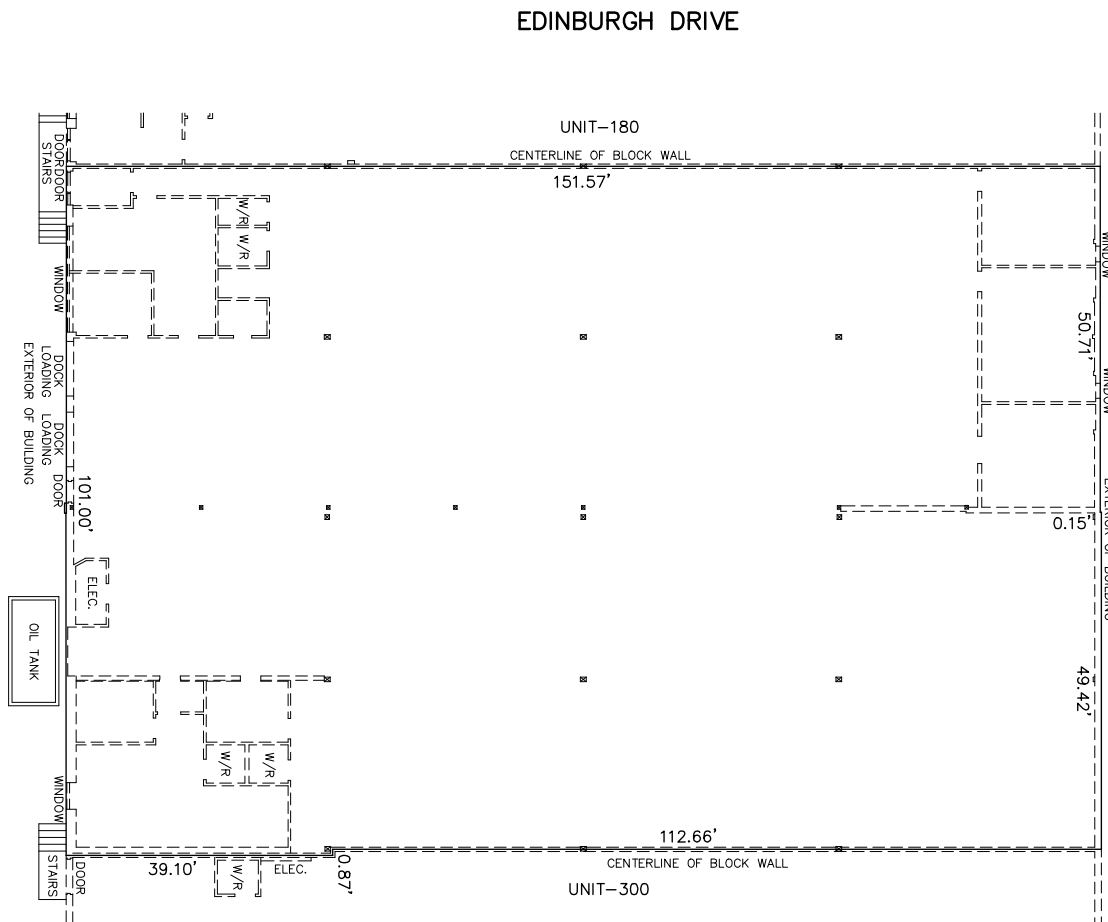

# 222 Edinburgh Drive

MONCTON, NB

Unit 200

15,284 SF