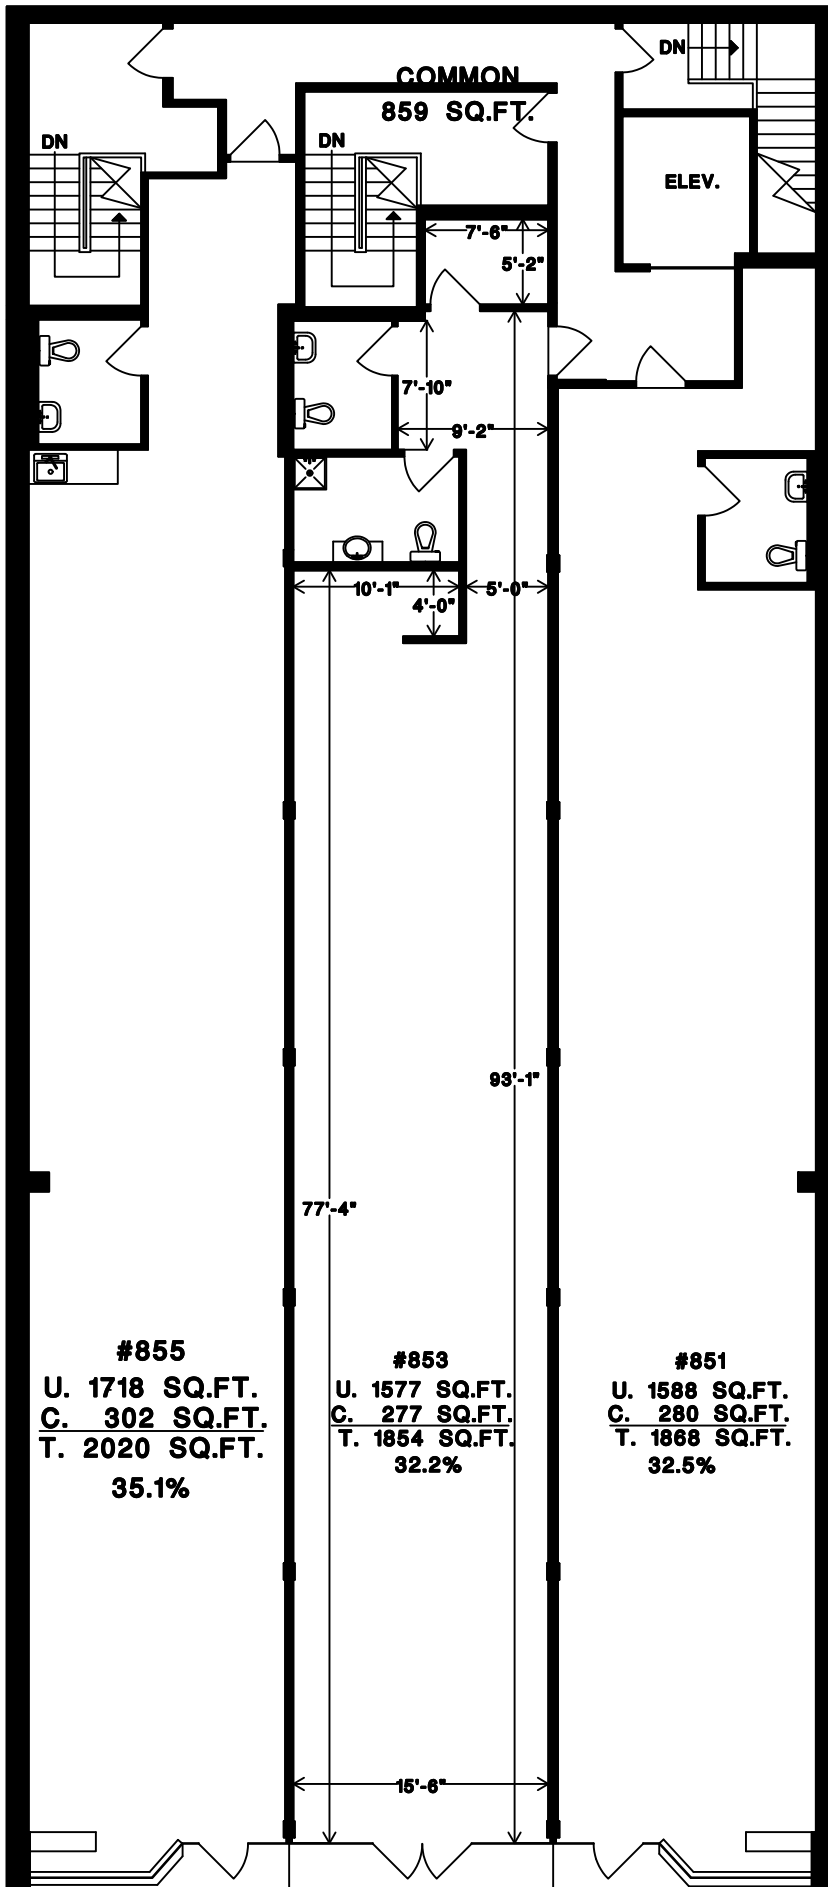

EXISTING PROPERTY AT:

851C-853- 855 W. BROADWAY,
VANCOUVER, B.C.

GROSS MEASURED AREA 5742 SQ.FT.