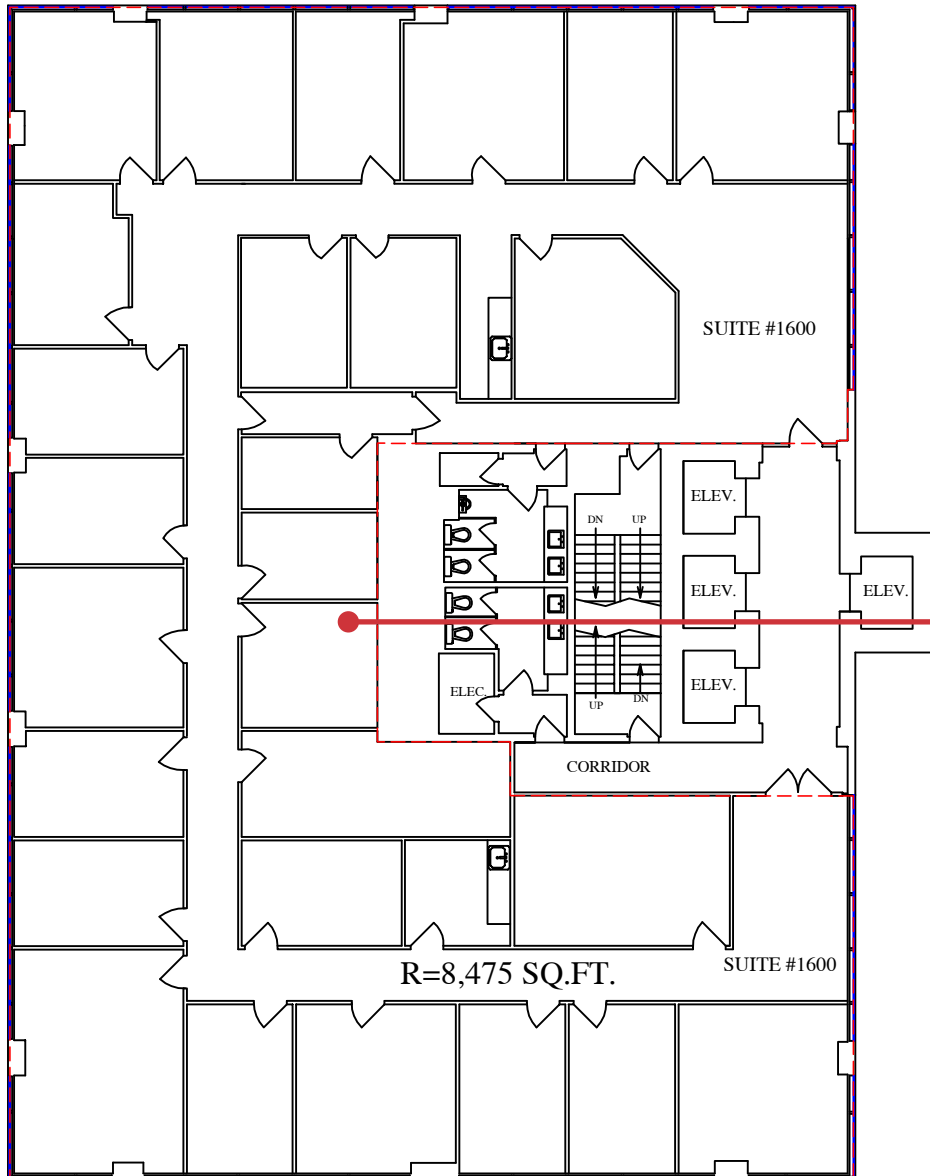

16TH FLOOR

R=8,475 SQ.FT.

SUITE #1600

Suite 1600
8,475 SF
full floor